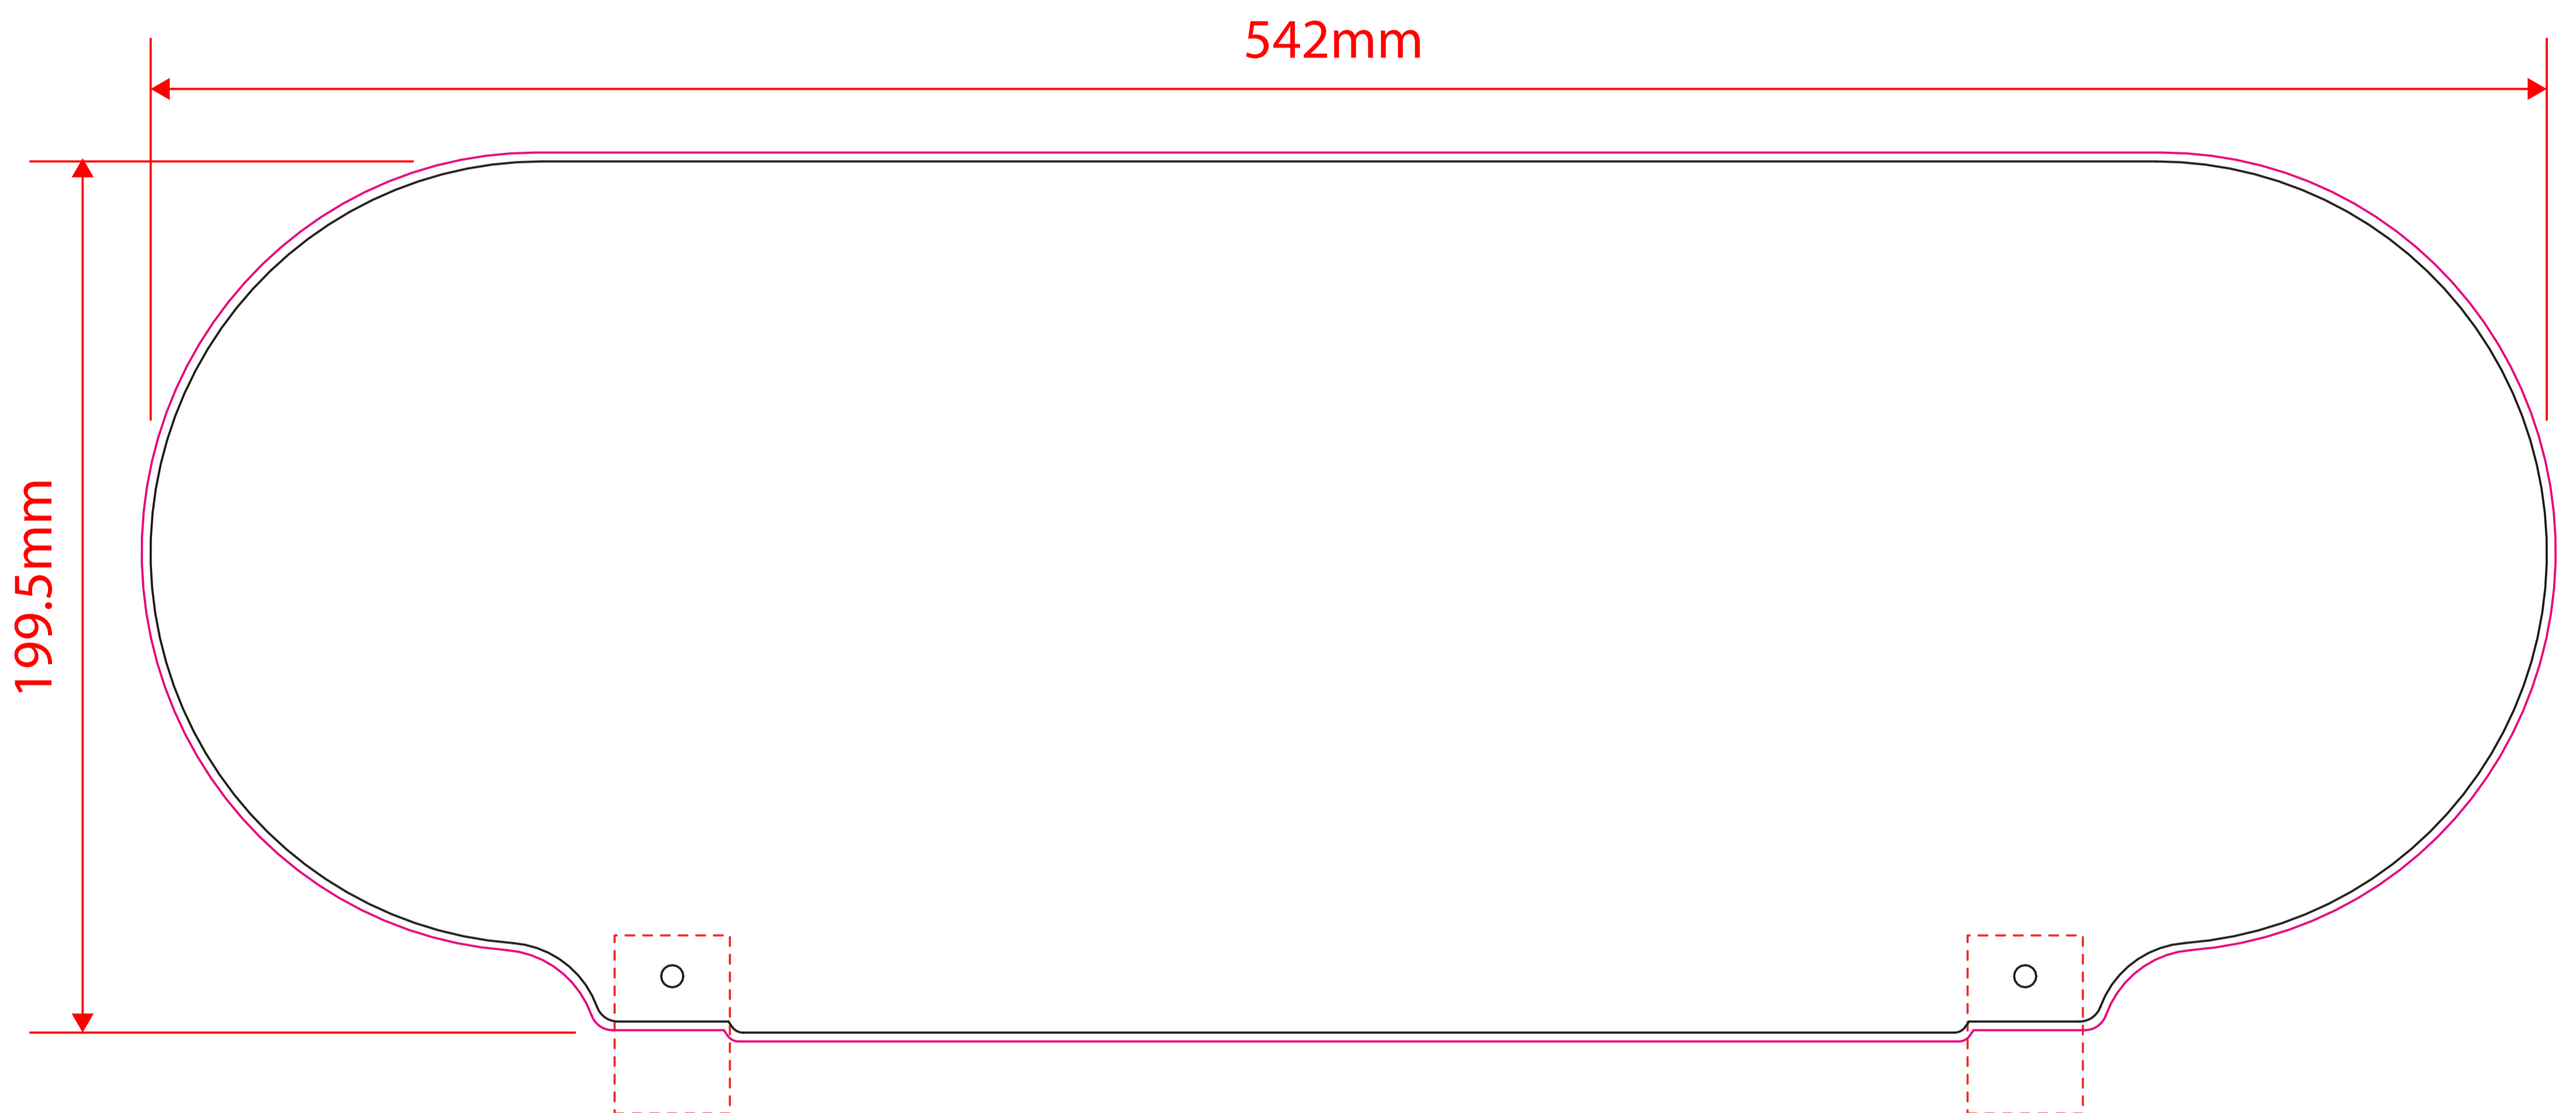

Artwork guidelines - PLEASE READ

- Must be supplied in **CMYK**.
- **Embed** all images.
- All fonts must be converted to **outlines**.
- Resolution must be **300dpi**.
- Supply artwork as high resolution **PDF** or **Illustrator** file.
- Specify **Pantone** colours for **screen print**.
- Convert all spot colours to process **CMYK** for **digital print**. (Pantone matching cannot be guaranteed)
- Set artwork at **100%** scale.

Swinger 2 Tactical Header Artwork Template

**Template guidelines - PLEASE READ**

— The **Black** keyline = Finished cut size of the product before assembly.

— The **Pink** keyline = Your background must extend to this line.

----- The **Red** dashed keyline = Indicates where the clips are positioned, keep important information out of this area.