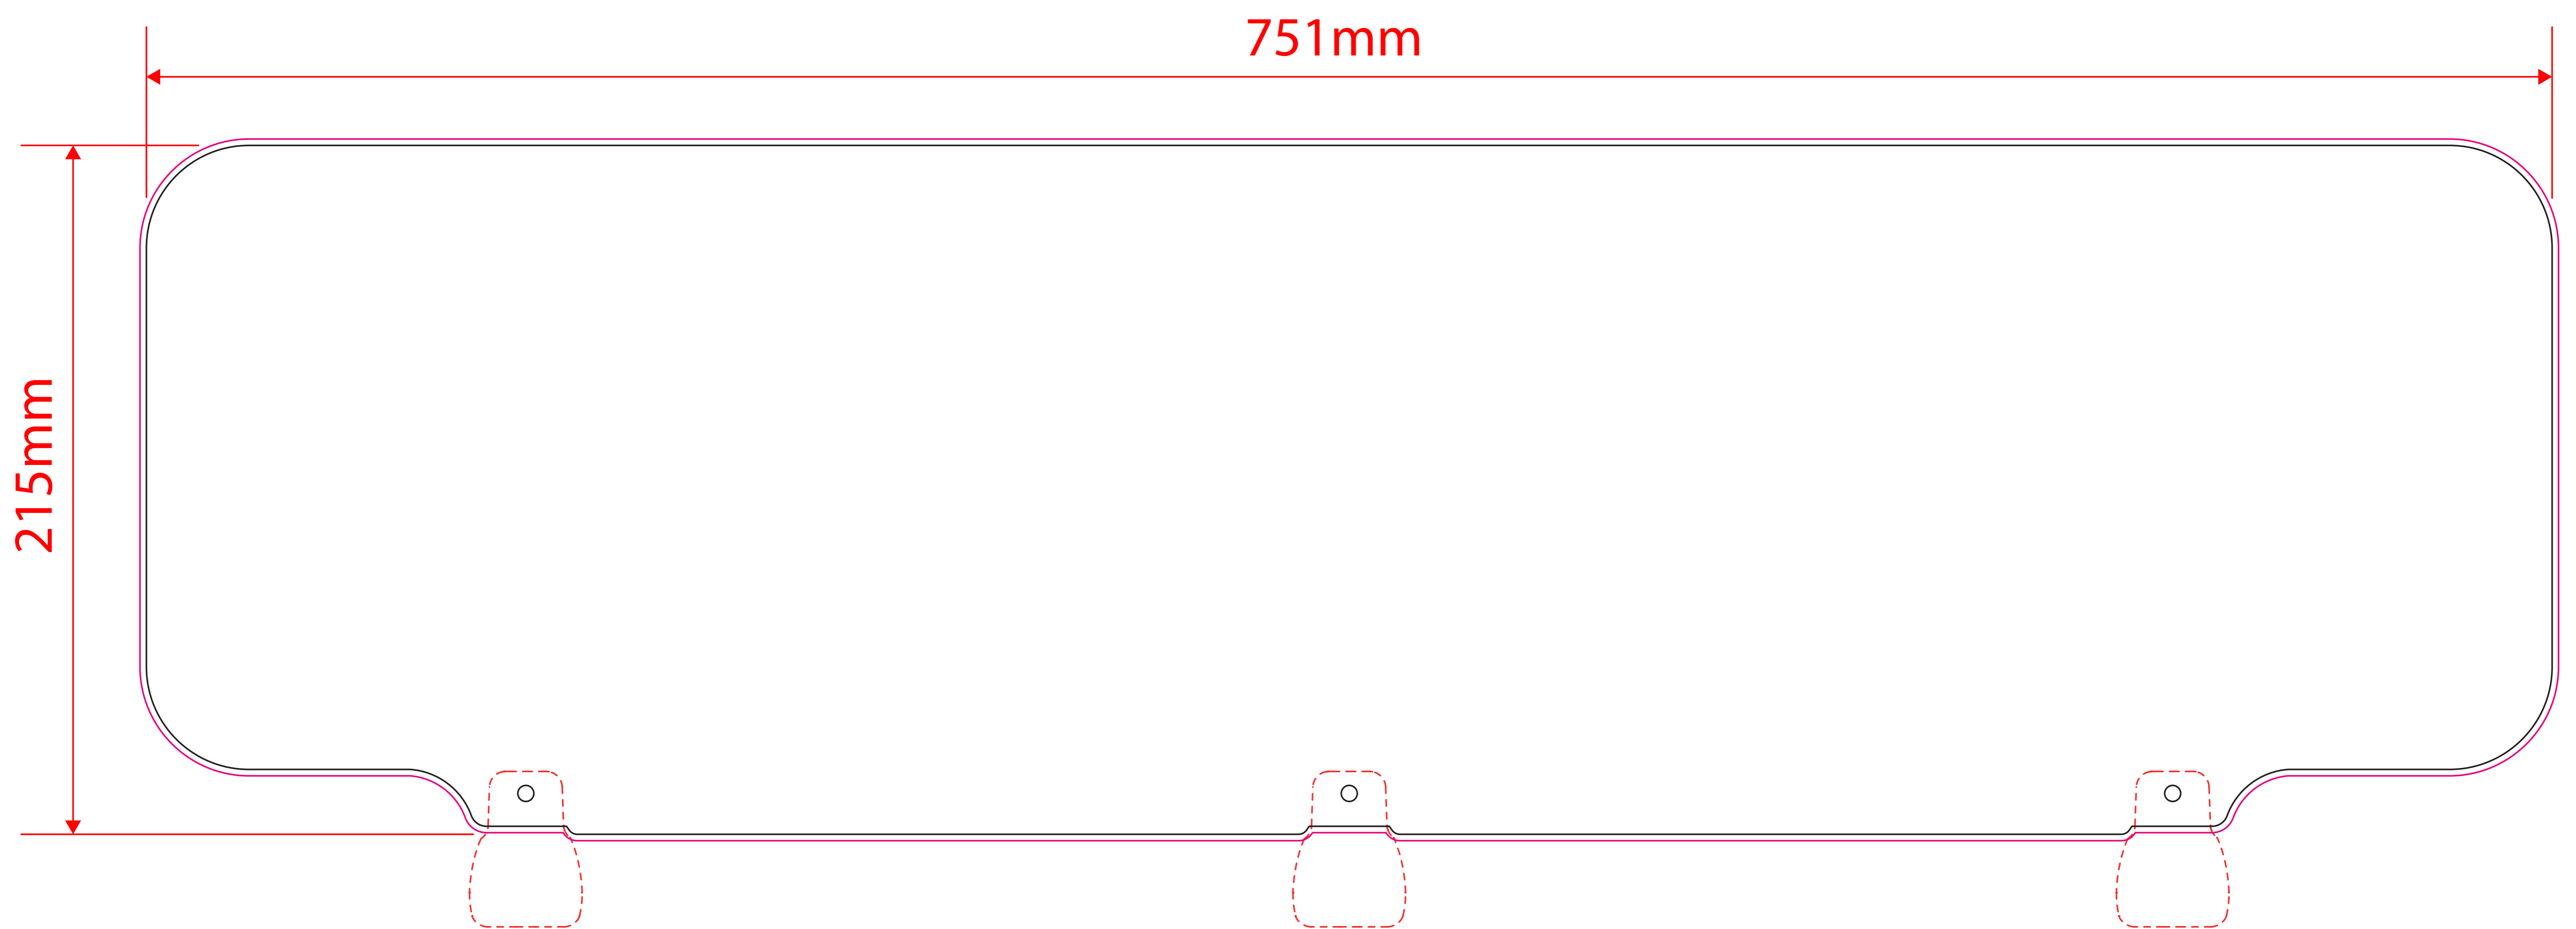

Artwork guidelines - PLEASE READ

- Must be supplied in **CMYK**.
- **Embed** all images.
- All fonts must be converted to **outlines**.
- Resolution must be **300dpi**.
- Supply artwork as high resolution **PDF** or **Illustrator** file.
- Specify **Pantone** colours for **screen print**.
- Convert all spot colours to process **CMYK** for **digital print**. (Pantone matching cannot be guaranteed)
- Set artwork at **100%** scale.

Sightmaster 3 30x40" Tactical Header Artwork Template

**Template guidelines - PLEASE READ**

— The **Black** keyline = Finished cut size of the product before assembly.

— The **Pink** keyline = Your background must extend to this line.

----- The **Red** dashed keyline = Indicates where the clips are positioned, keep important information out of this area.