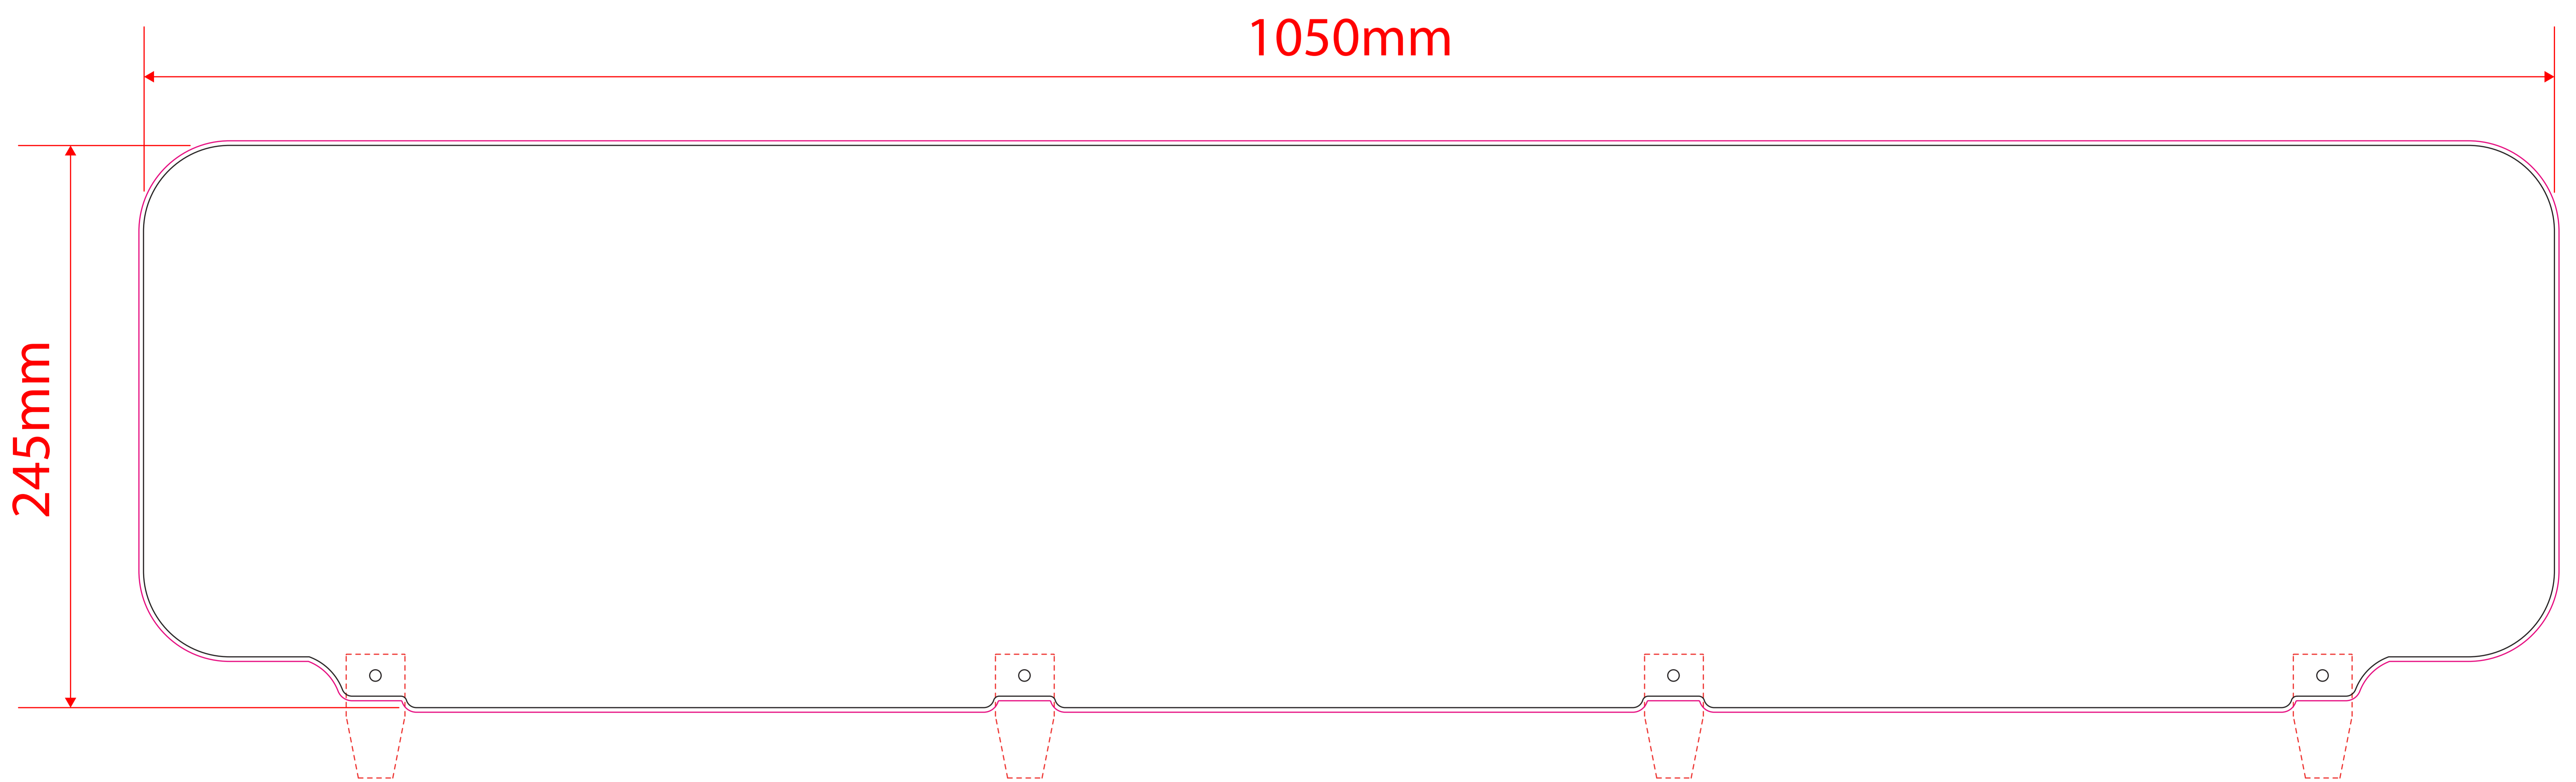

Artwork guidelines - PLEASE READ

- Must be supplied in **CMYK**.
- **Embed** all images.
- All fonts must be converted to **outlines**.
- Resolution must be **300dpi**.
- Supply artwork as high resolution **PDF** or **Illustrator** file.
- Specify **Pantone** colours for **screen print**.
- Convert all spot colours to process **CMYK** for **digital print**. (Pantone matching cannot be guaranteed)
- Set artwork at **100%** scale.

Sentinel 40x60" Tactical Header Artwork Template

**Template guidelines - PLEASE READ**

— The **Black** keyline = Finished cut size of the product before assembly.

— The **Pink** keyline = Your background must extend to this line.

----- The **Red** dashed keyline = Indicates where the clips are positioned, keep important information out of this area.