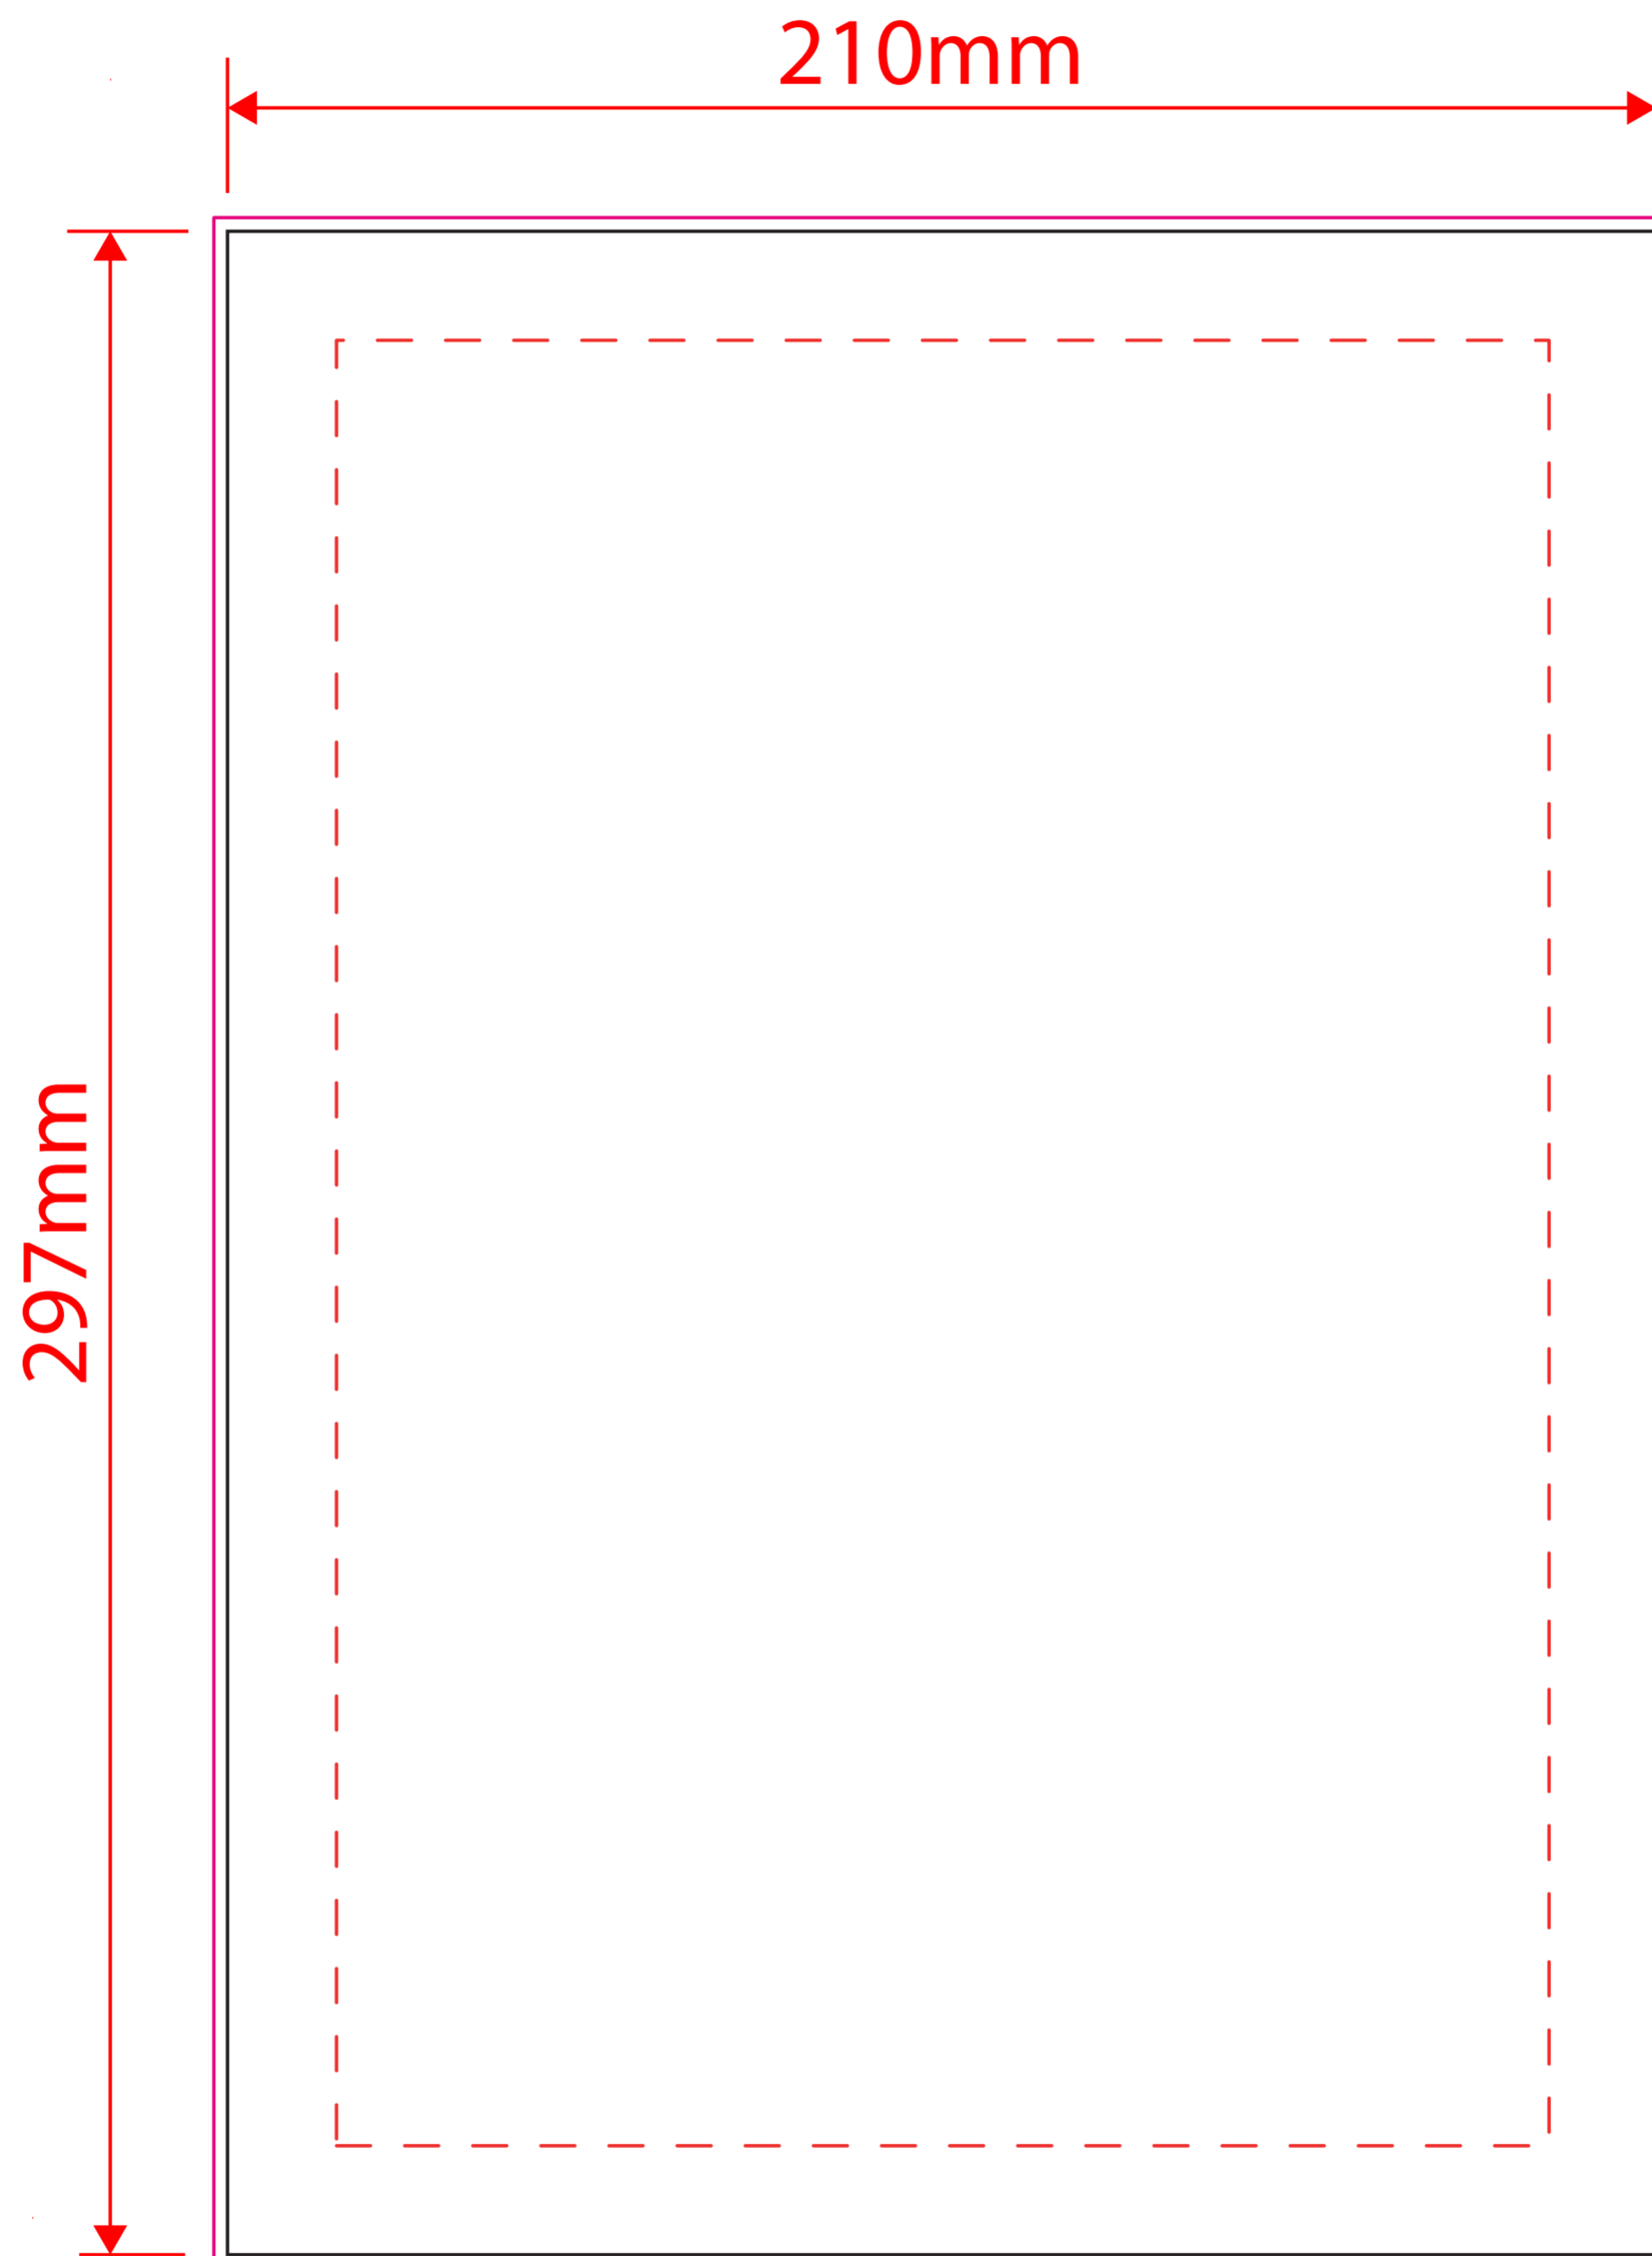

Artwork guidelines - PLEASE READ

- Must be supplied in **CMYK**.
- **Embed** all images.
- All fonts must be converted to **outlines**.
- Resolution must be **300dpi**.
- Supply artwork as high resolution **PDF** or **Illustrator file**.
- Specify **Pantone** colours for **screen print**.
- Convert all spot colours to process **CMYK** for **digital print**. (Pantone matching cannot be guaranteed)
- Set artwork at **100%** scale.

A4 Poster Artwork Template

Template guidelines - PLEASE READ

— The **Black** keyline = Finished cut size of the product before assembly.

— The **Pink** keyline = Your background must extend to this line.

- - The **Red** dashed keyline = **Safe Area** - Its advised that you keep all important information within this area.
Delete or hide this keyline after use.