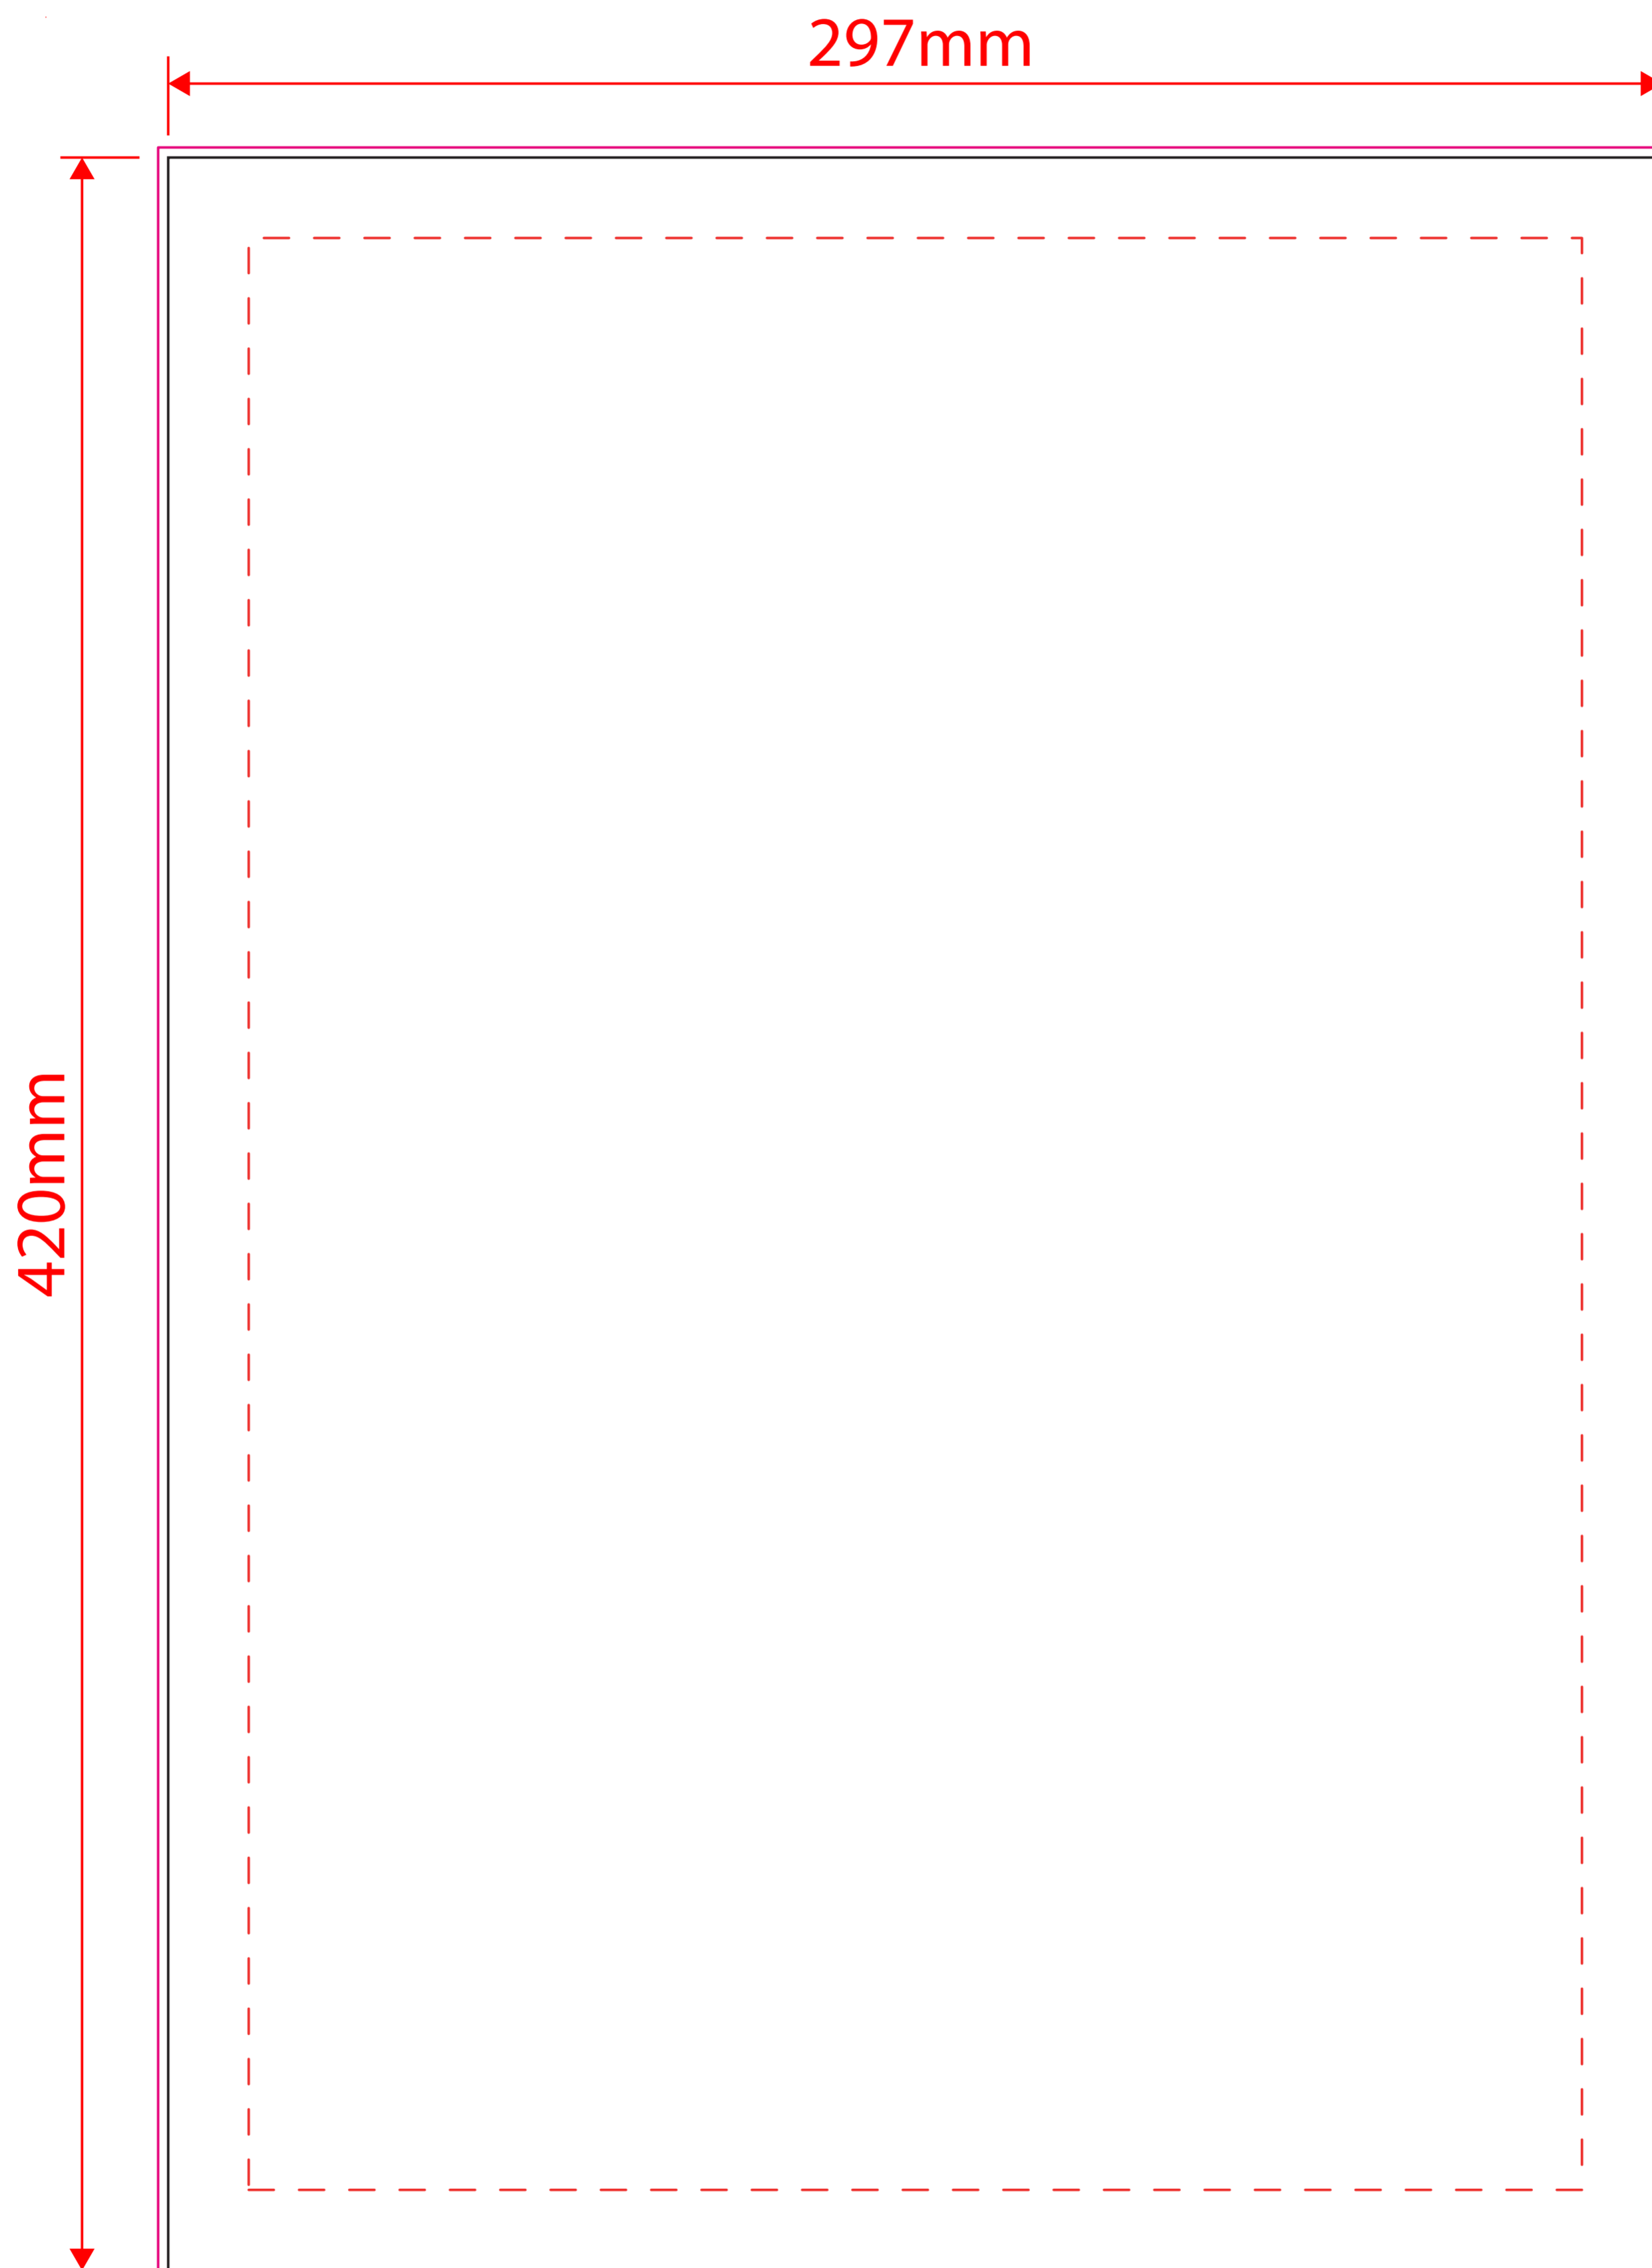

# A3 Poster Artwork Template

## Artwork guidelines - PLEASE READ

- Must be supplied in **CMYK**.
- **Embed** all images.
- All fonts must be converted to **outlines**.
- Resolution must be **300dpi**.
- Supply artwork as high resolution **PDF** or **Illustrator** file.
- Specify **Pantone** colours for **screen print**.
- Convert all spot colours to process **CMYK** for **digital print**. (Pantone matching cannot be guaranteed)
- Set artwork at **100%** scale.

## Template guidelines - PLEASE READ

— The **Black** keyline = Finished cut size of the product before assembly.

— The **Pink** keyline = Your background must extend to this line.

- - The **Red** dashed keyline = **Safe Area** - Its advised that you keep all important information within this area.  
**Delete or hide** this keyline after use.