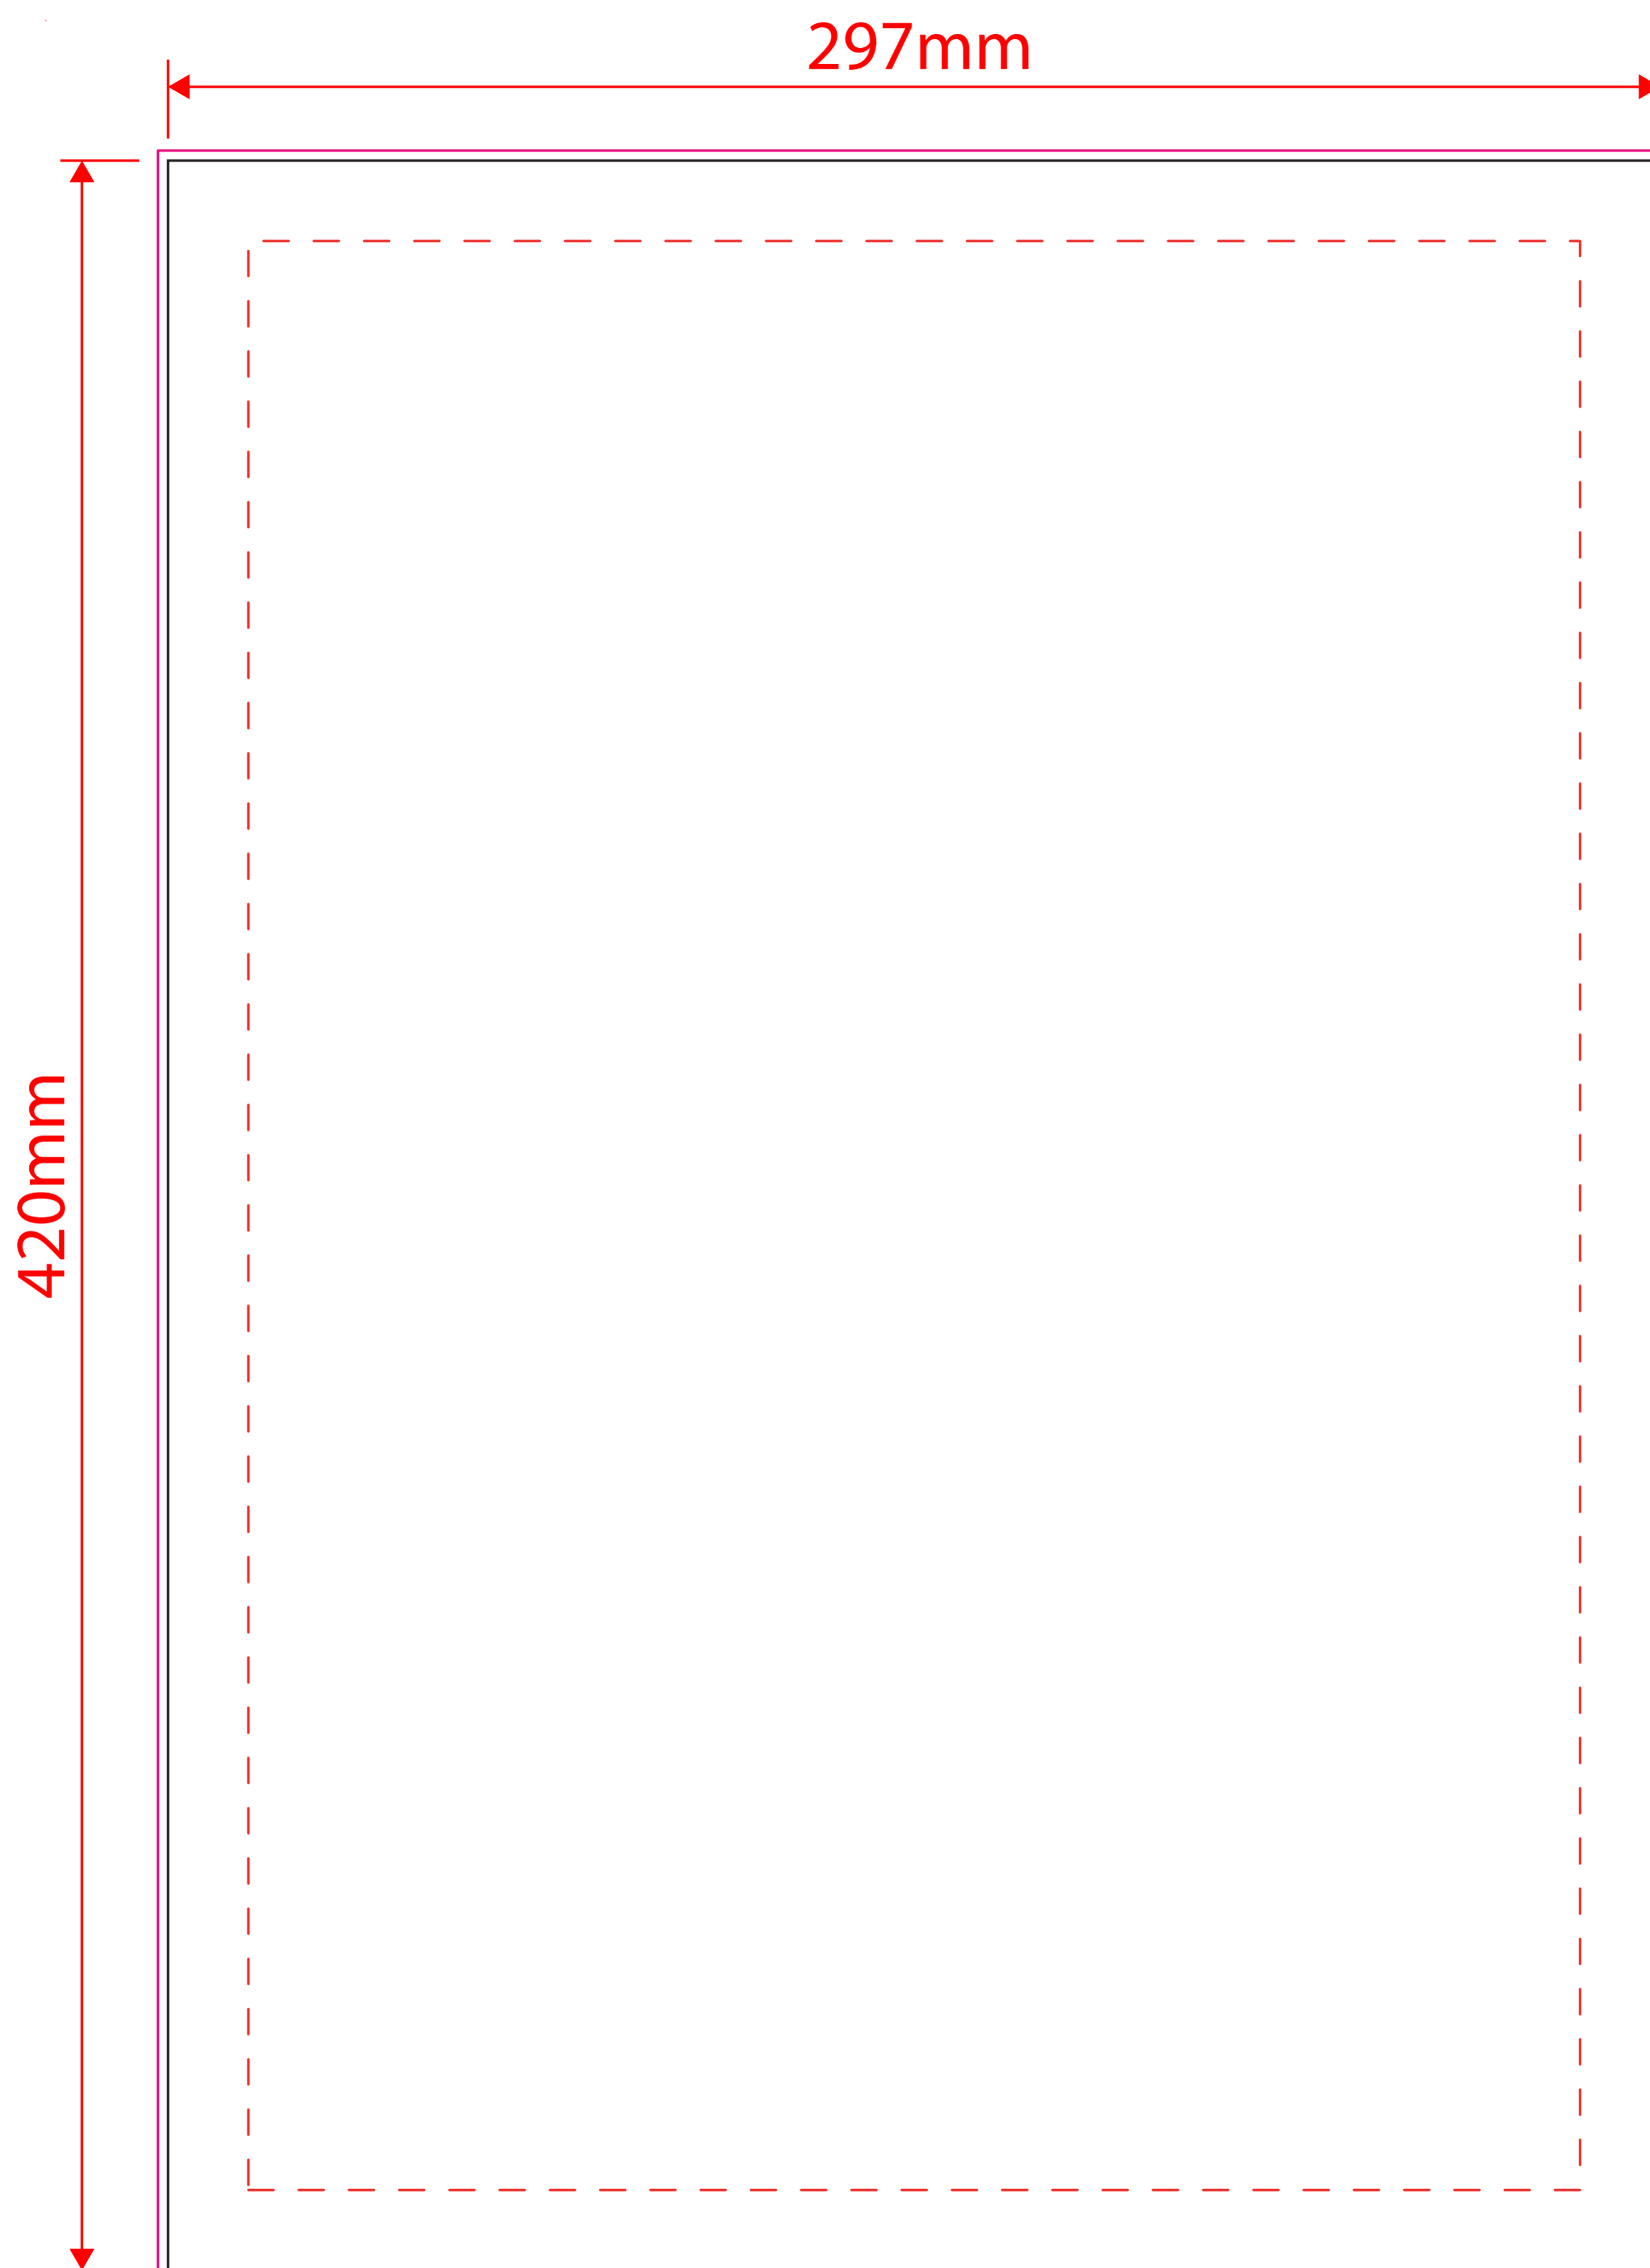

# A3 Poster Artwork Template

## Artwork guidelines - PLEASE READ

- Must be supplied in **CMYK**.
- **Embed** all images.
- All fonts must be converted to **outlines**.
- Resolution must be **300dpi**.
- Supply artwork as high resolution **PDF** or **Illustrator** file.
- Specify **Pantone** colours for **screen print**.
- Convert all spot colours to process **CMYK** for **digital print**. (Pantone matching cannot be guaranteed)
- Set artwork at **100%** scale.

## Template guidelines - PLEASE READ

— The **Black** keyline = Finished cut size of the product before assembly.

— The **Pink** keyline = Your background must extend to this line.

- - The **Red** dashed keyline = **Safe Area** - Its advised that you keep all important information within this area.  
**Delete or hide** this keyline after use.