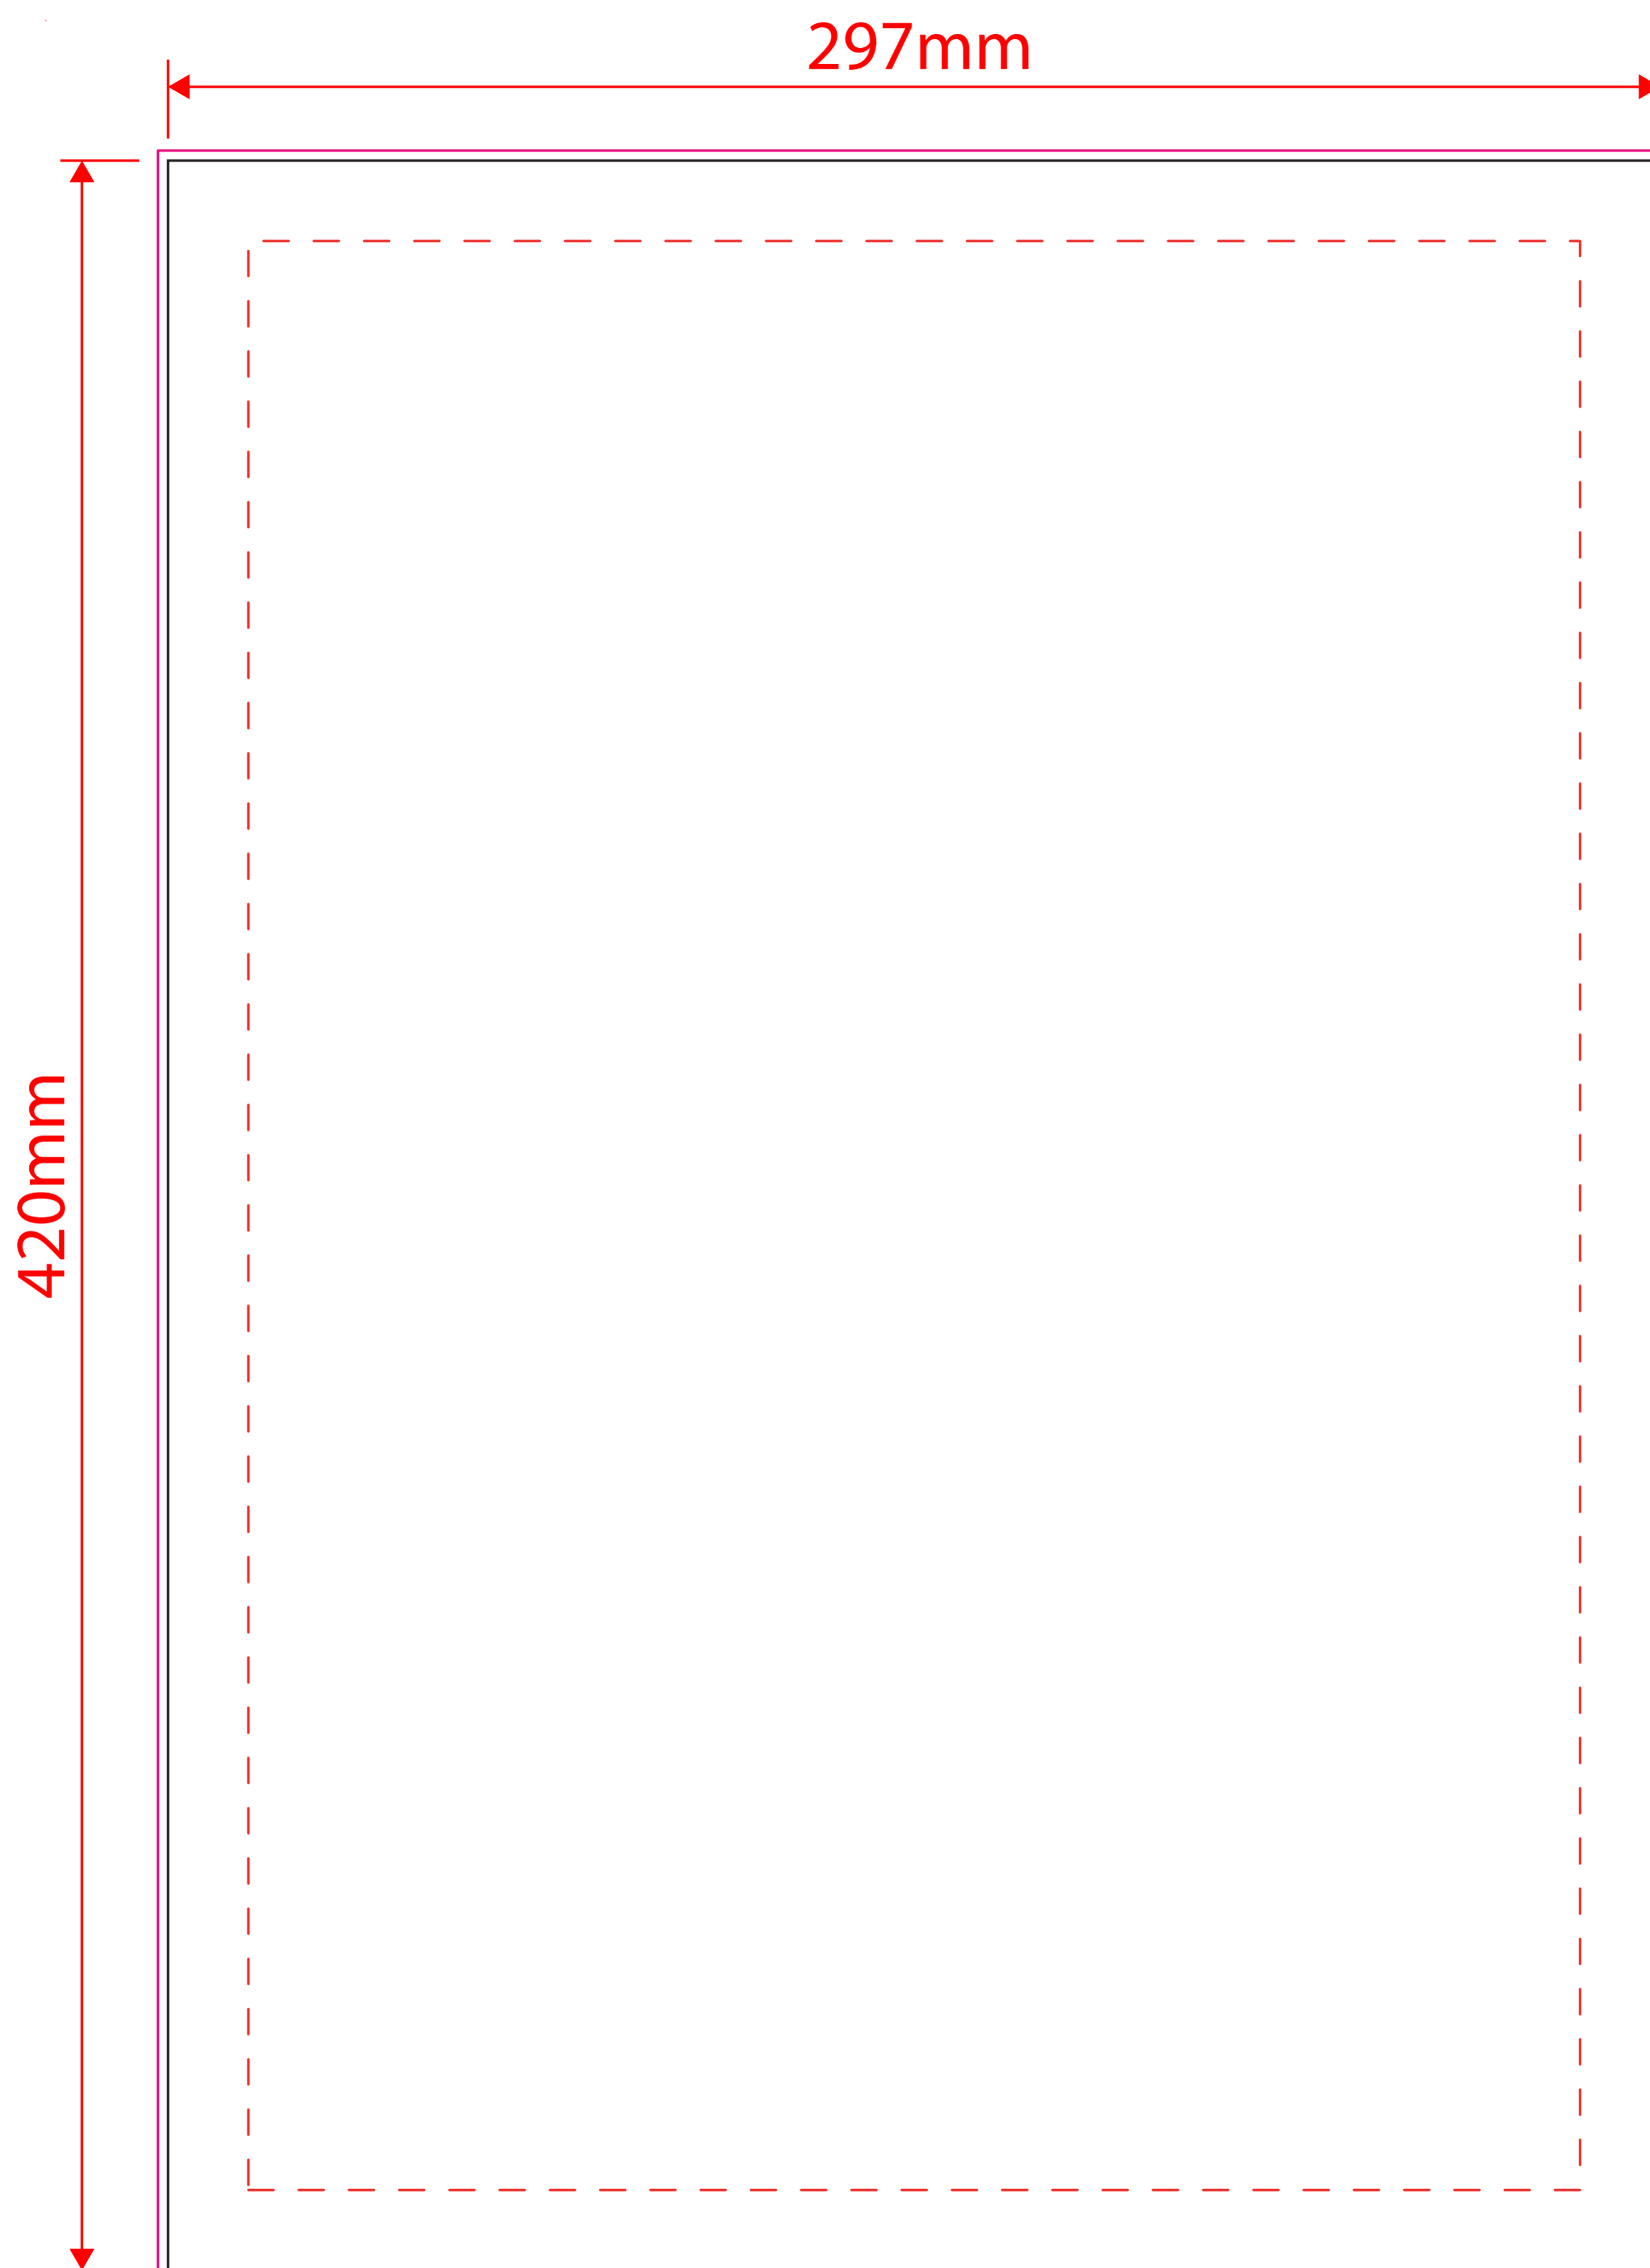

A3 Poster Artwork Template

Artwork guidelines - PLEASE READ

- Must be supplied in **CMYK**.
- **Embed** all images.
- All fonts must be converted to **outlines**.
- Resolution must be **300dpi**.
- Supply artwork as high resolution **PDF** or **Illustrator** file.
- Specify **Pantone** colours for **screen print**.
- Convert all spot colours to process **CMYK** for **digital print**. (Pantone matching cannot be guaranteed)
- Set artwork at **100%** scale.

Template guidelines - PLEASE READ

— The **Black** keyline = Finished cut size of the product before assembly.

— The **Pink** keyline = Your background must extend to this line.

- - The **Red** dashed keyline = **Safe Area** - Its advised that you keep all important information within this area.
Delete or hide this keyline after use.