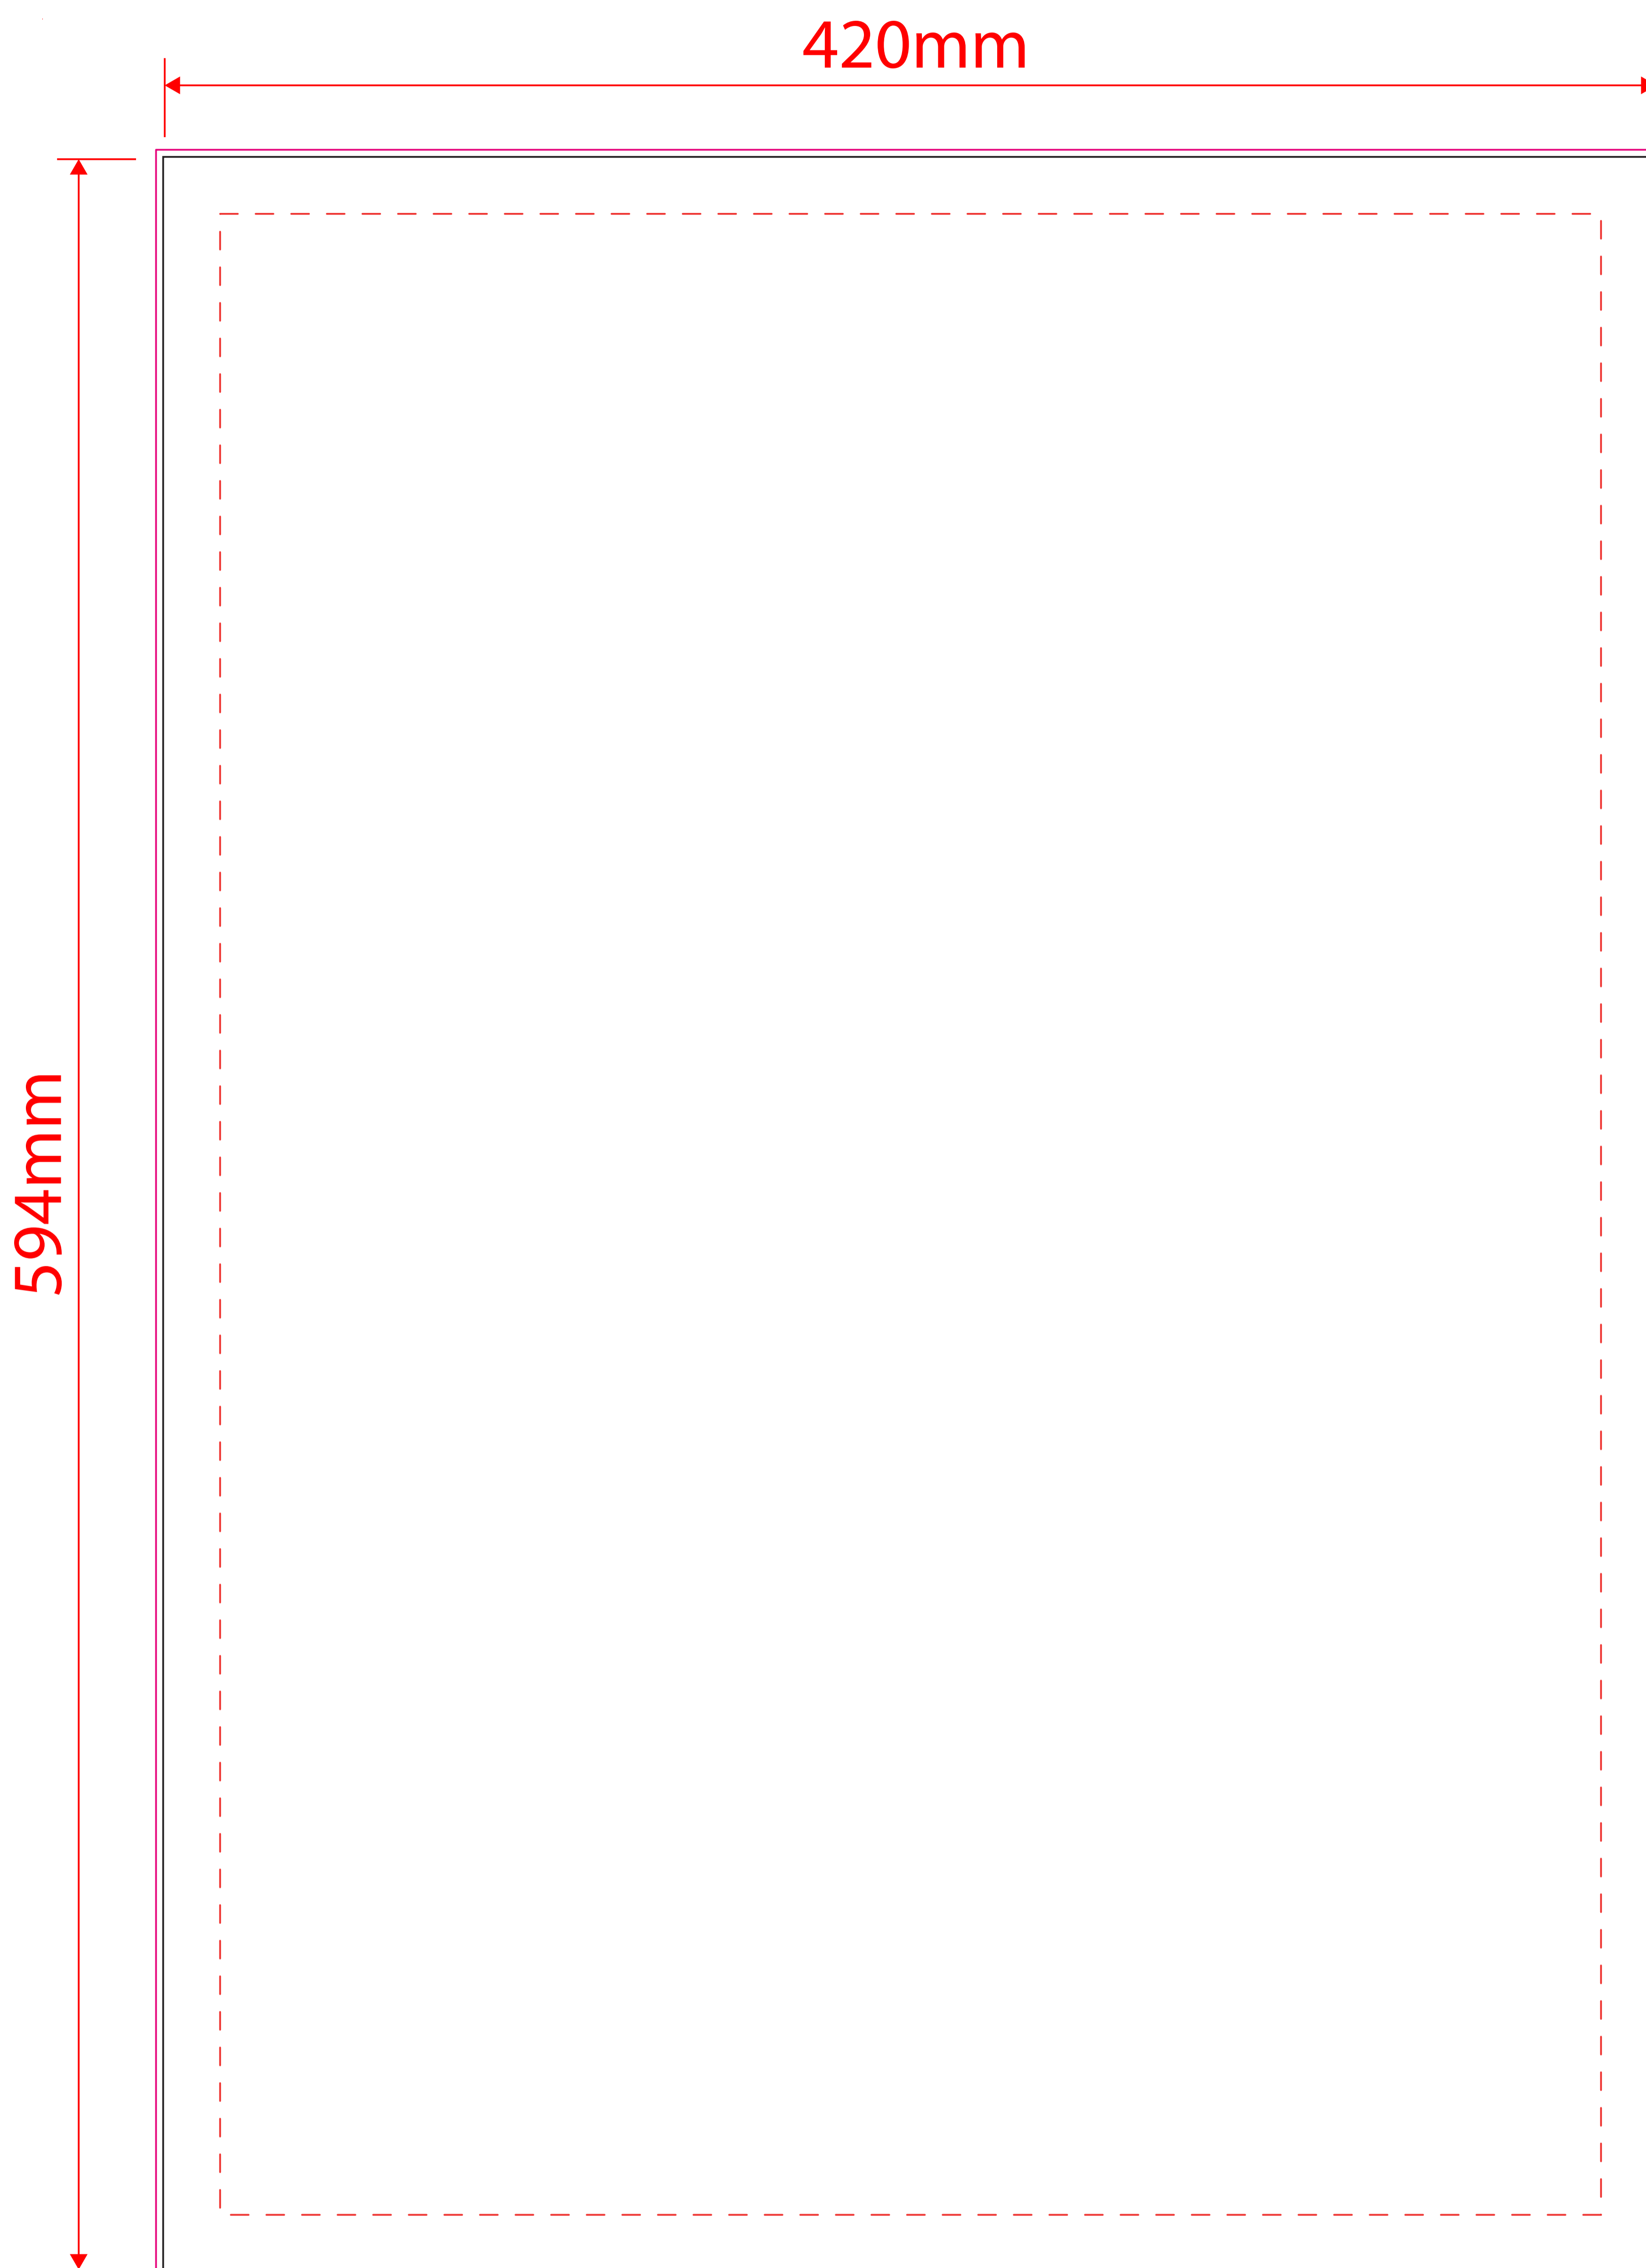

A2 Poster Artwork Template

Artwork guidelines - PLEASE READ

- Must be supplied in **CMYK**.
- **Embed** all images.
- All fonts must be converted to **outlines**.
- Resolution must be **300dpi**.
- Supply artwork as high resolution **PDF** or **Illustrator file**.
- Specify **Pantone** colours for **screen print**.
- Convert all spot colours to process **CMYK** for **digital print**. (Pantone matching cannot be guaranteed)
- Set artwork at **100%** scale.

Template guidelines - PLEASE READ

— The **Black** keyline = Finished cut size of the product before assembly.

— The **Pink** keyline = Your background must extend to this line.

- - - The **Red** dashed keyline = **Safe Area** - Its advised that you keep all important information within this area.
Delete or hide this keyline after use.