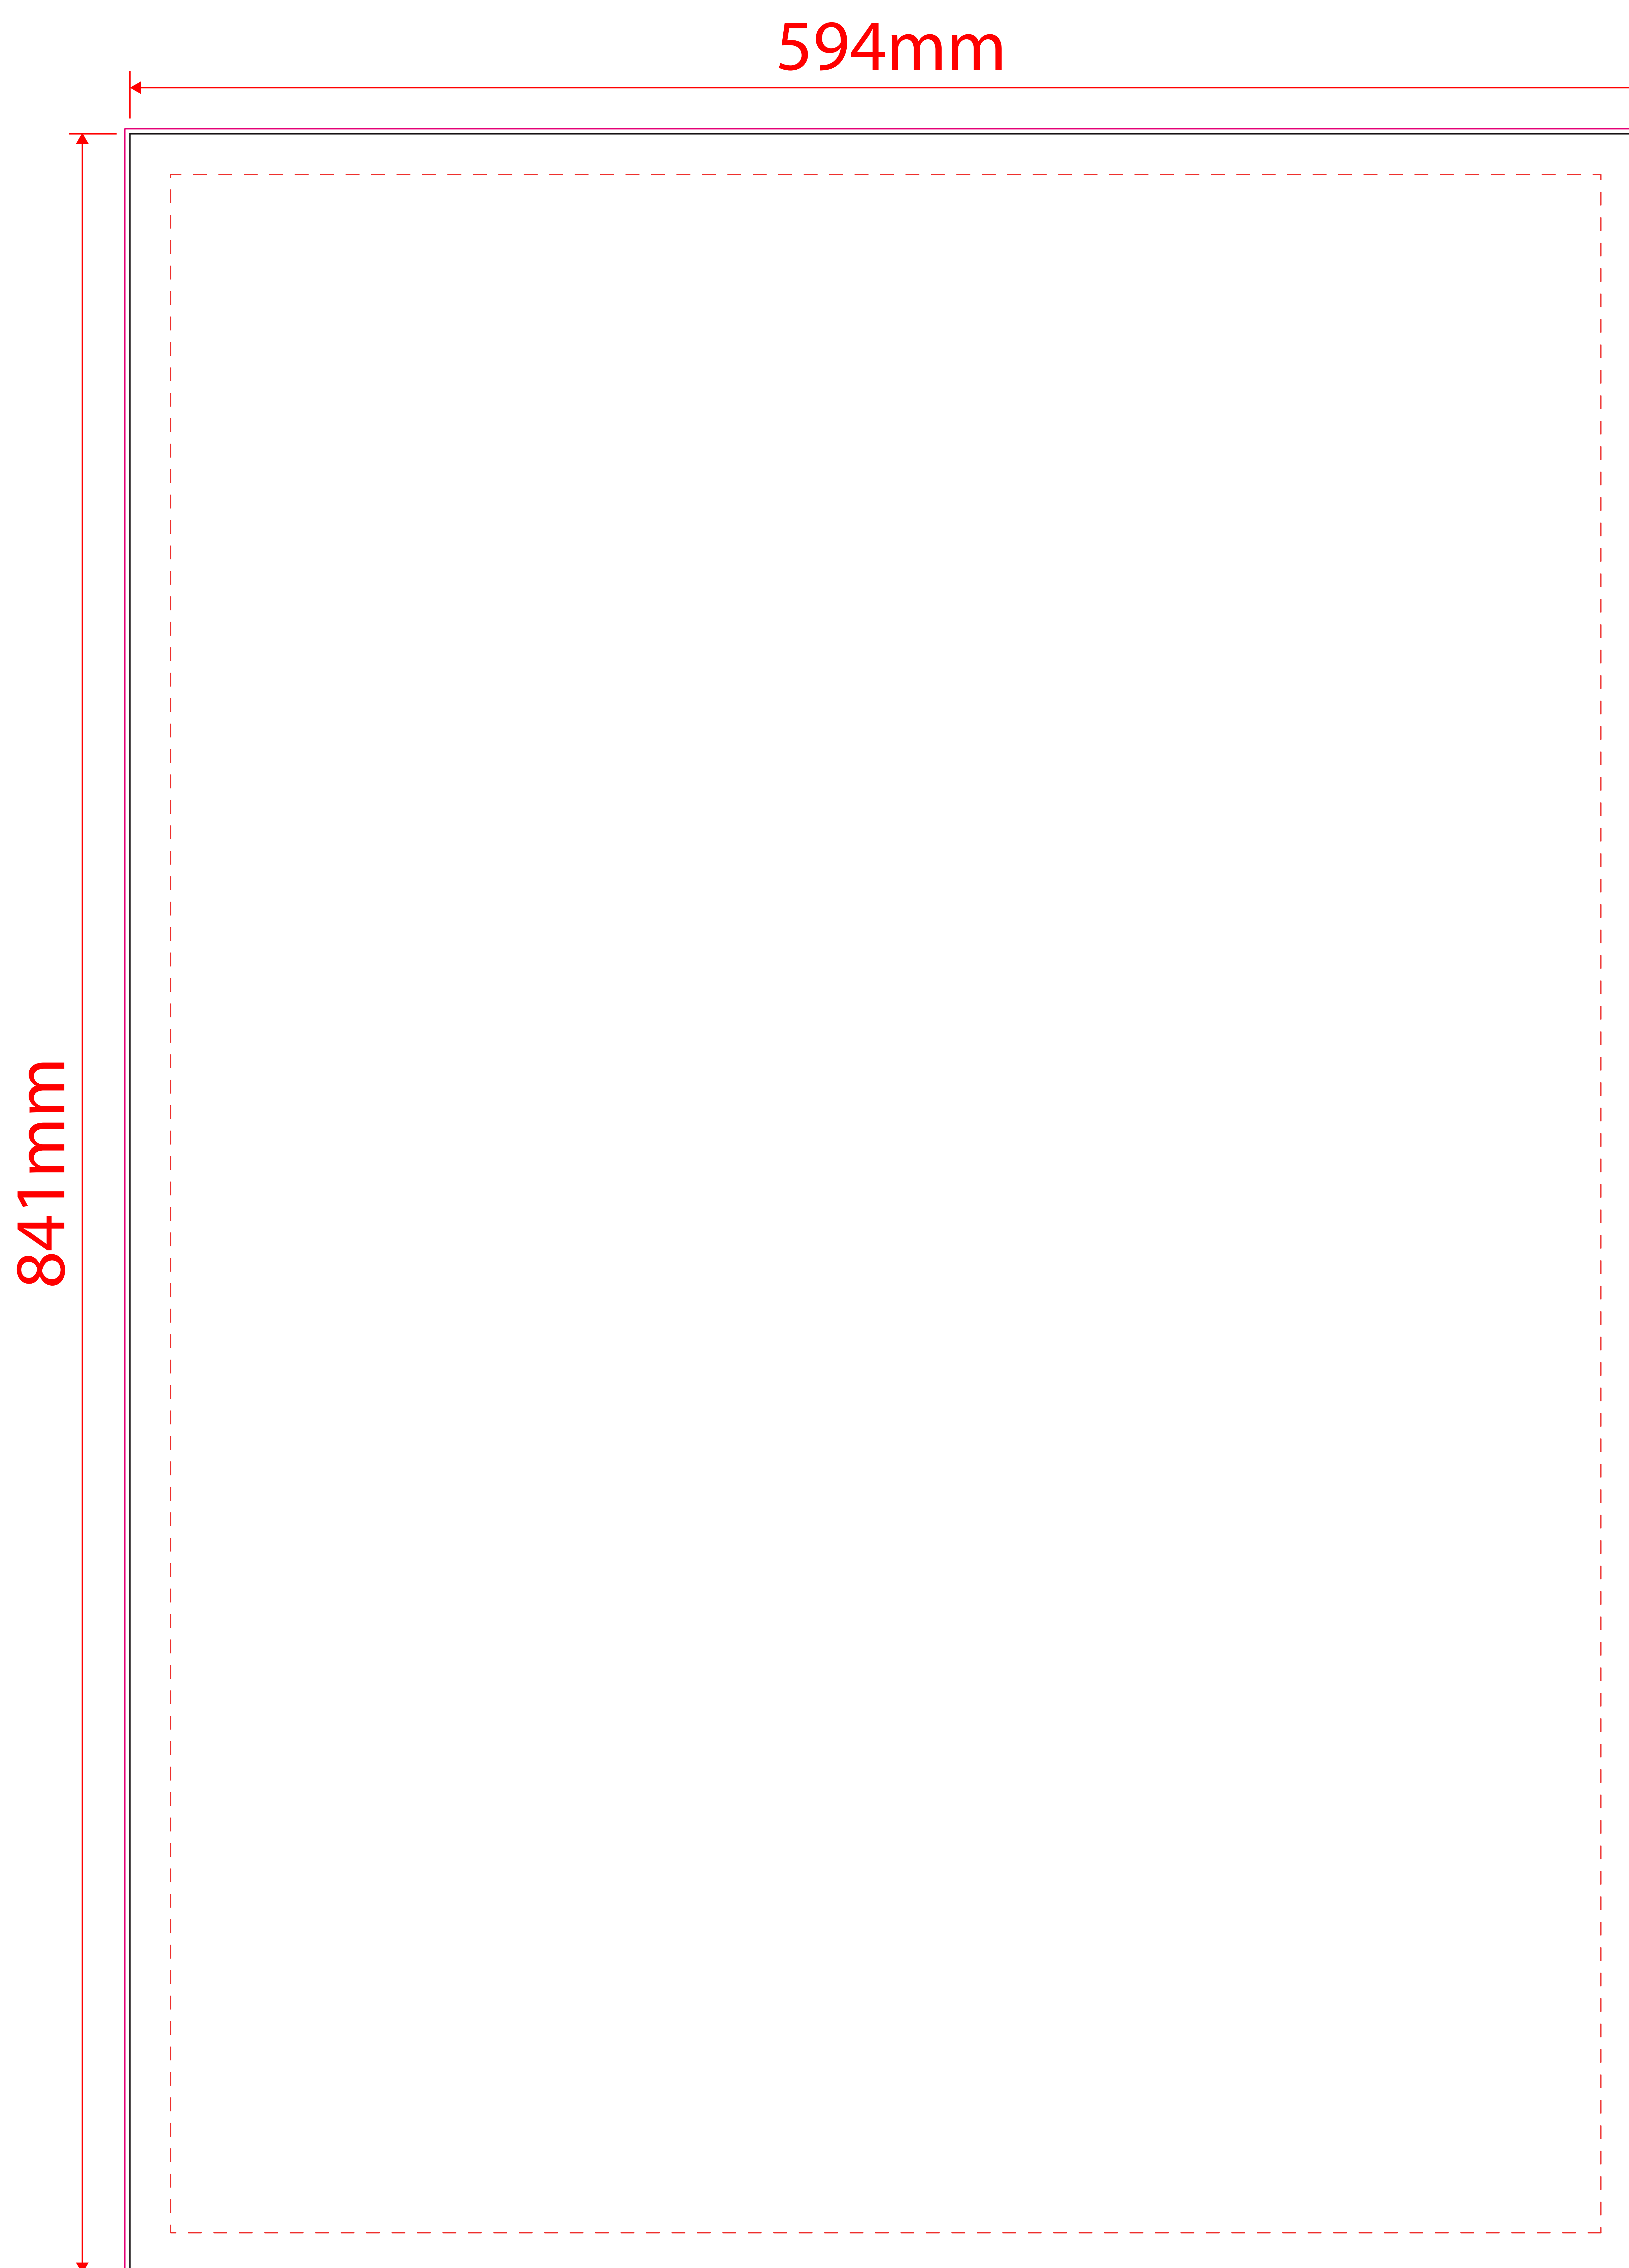

A1 Poster Artwork Template

Artwork guidelines - PLEASE READ

- Must be supplied in **CMYK**.
- **Embed** all images.
- All fonts must be converted to **outlines**.
- Resolution must be **300dpi**.
- Supply artwork as high resolution **PDF** or **Illustrator file**.
- Specify **Pantone** colours for **screen print**.
- Convert all spot colours to process **CMYK** for **digital print**. (Pantone matching cannot be guaranteed)
- Set artwork at **100%** scale.

Template guidelines - PLEASE READ

— The **Black** keyline = Finished cut size of the product before assembly.

— The **Pink** keyline = Your background must extend to this line.

- - - The **Red** dashed keyline = **Safe Area** - Its advised that you keep all important information within this area.
Delete or hide this keyline after use.