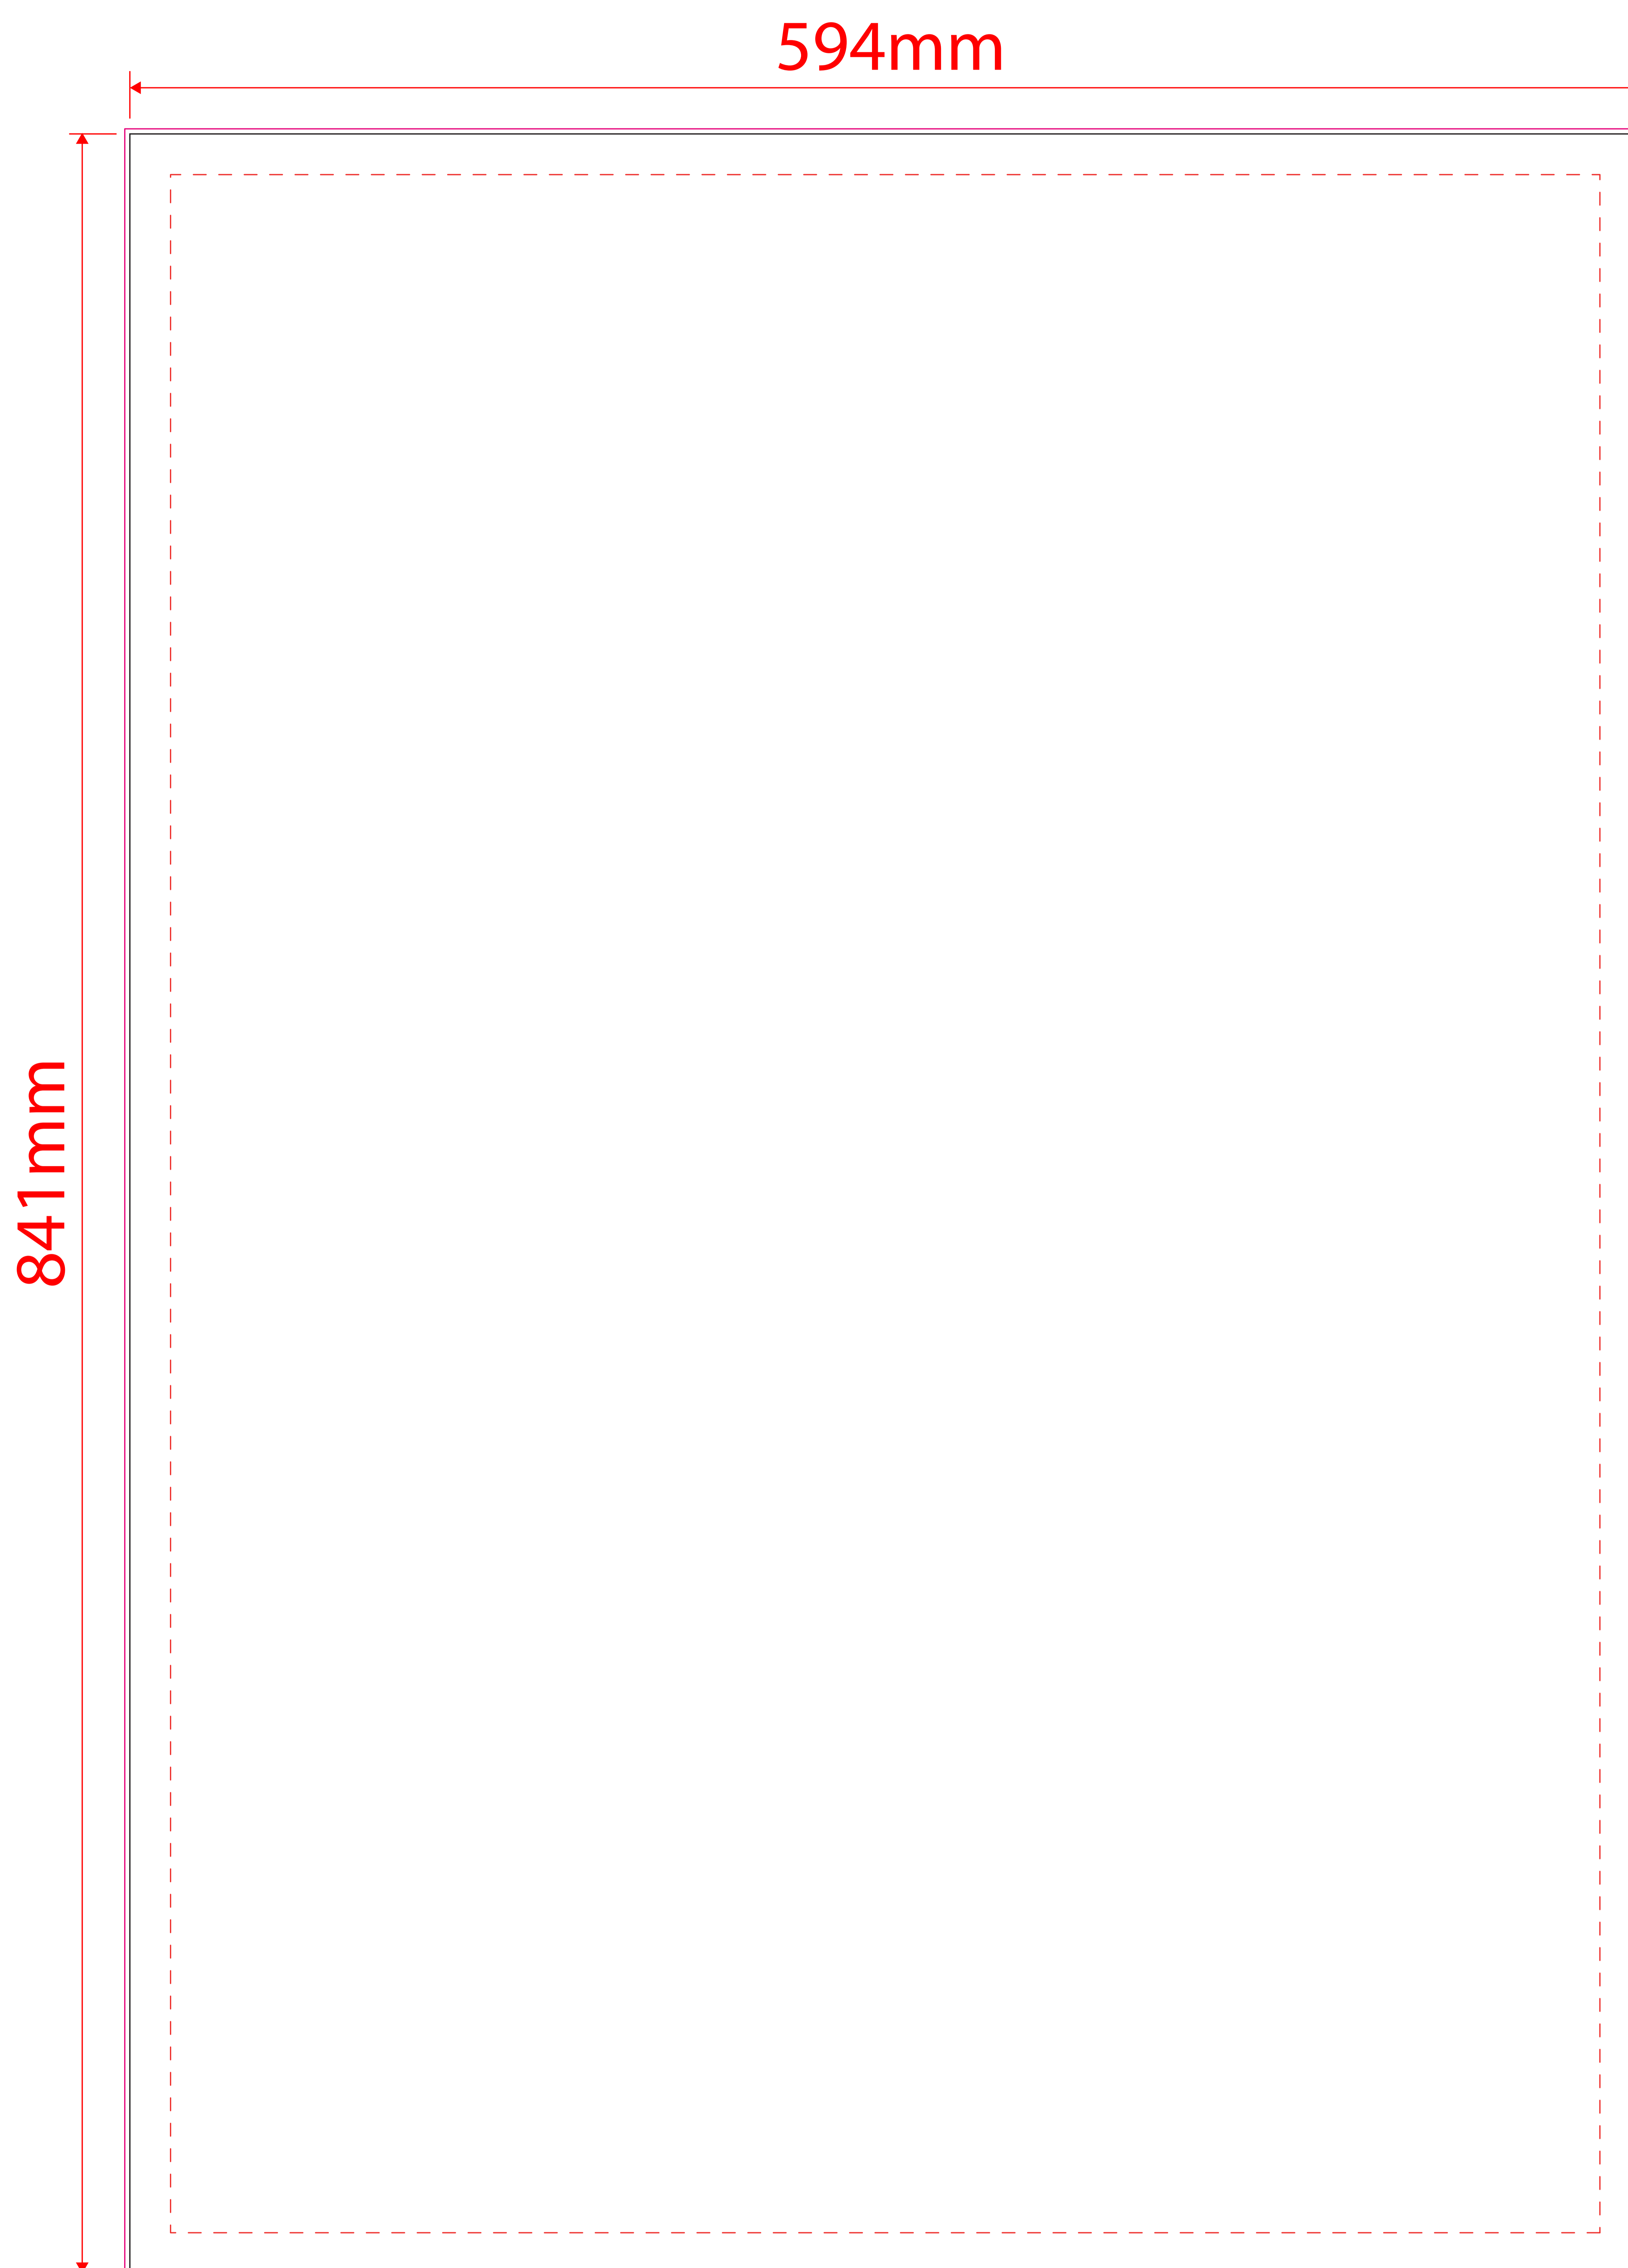

A1 Poster Artwork Template

Artwork guidelines - PLEASE READ

- Must be supplied in **CMYK**.
- **Embed** all images.
- All fonts must be converted to **outlines**.
- Resolution must be **300dpi**.
- Supply artwork as high resolution **PDF** or **Illustrator file**.
- Specify **Pantone** colours for **screen print**.
- Convert all spot colours to process **CMYK** for **digital print**. (Pantone matching cannot be guaranteed)
- Set artwork at **100%** scale.

Template guidelines - PLEASE READ

— The **Black** keyline = Finished cut size of the product before assembly.

— The **Pink** keyline = Your background must extend to this line.

- - - The **Red** dashed keyline = **Safe Area** - Its advised that you keep all important information within this area.
Delete or hide this keyline after use.