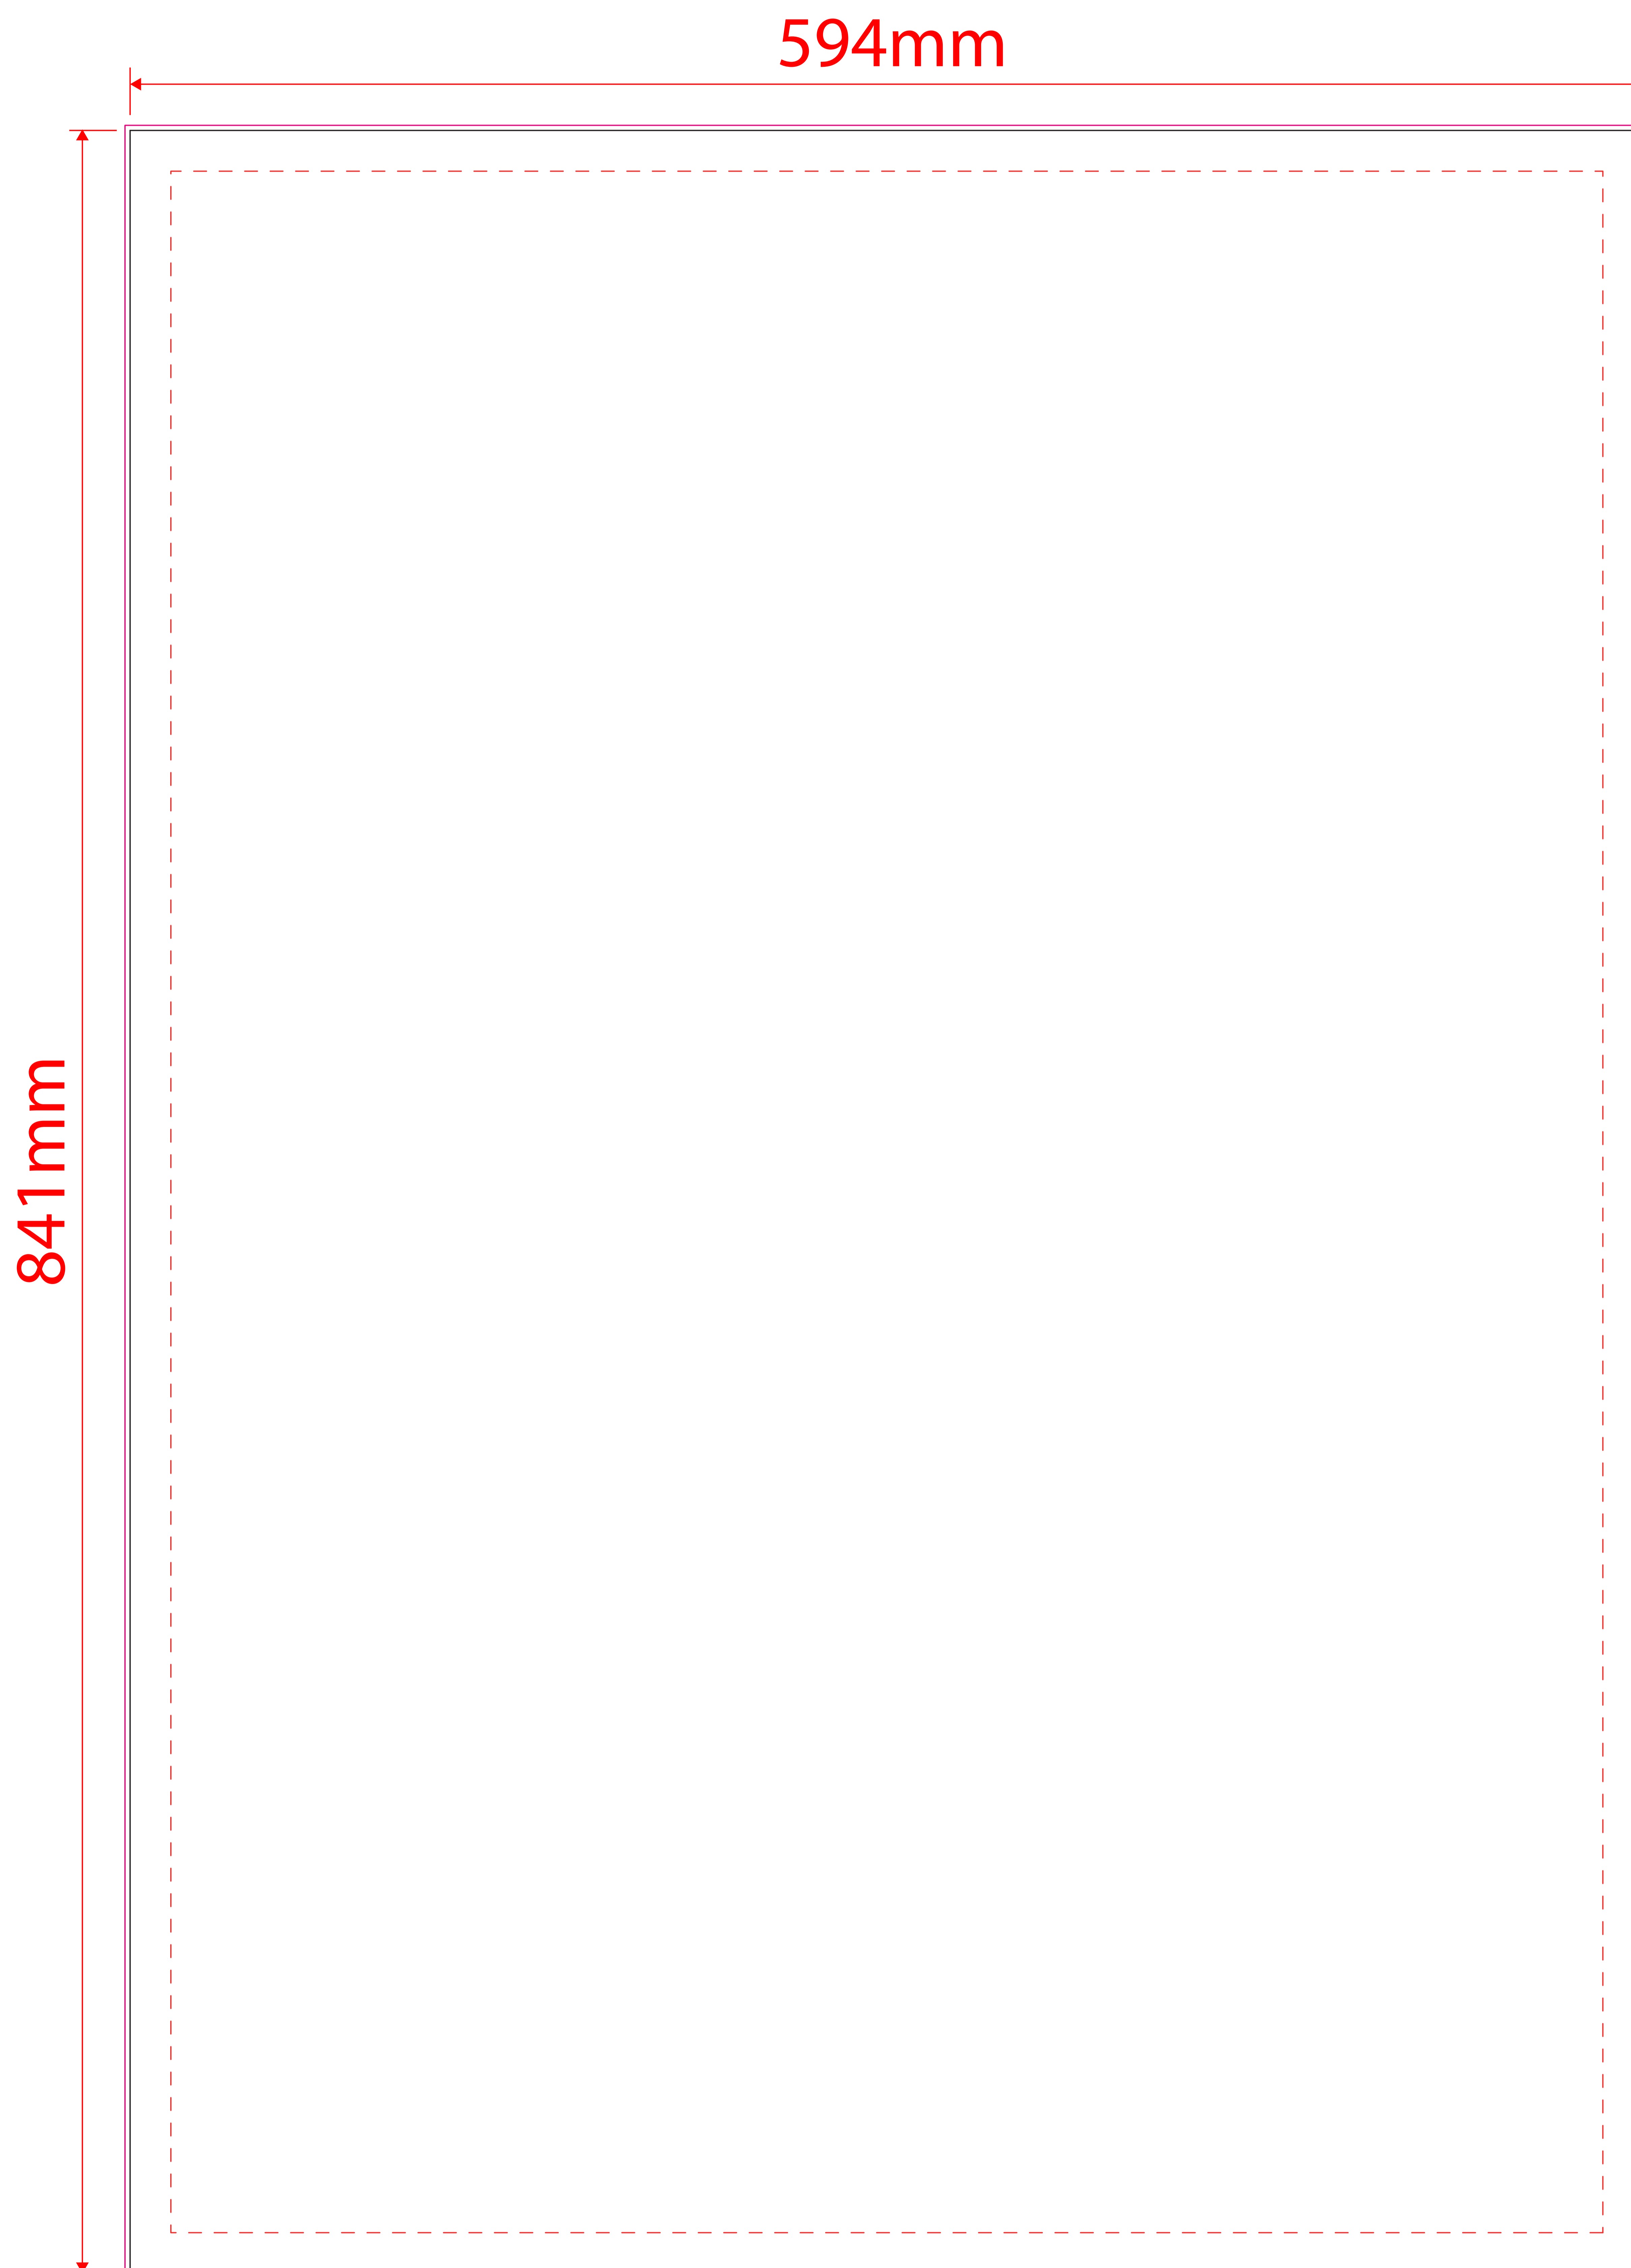

A1 Poster Artwork Template

Artwork guidelines - PLEASE READ

- Must be supplied in **CMYK**.
- **Embed** all images.
- All fonts must be converted to **outlines**.
- Resolution must be **300dpi**.
- Supply artwork as high resolution **PDF** or **Illustrator file**.
- Specify **Pantone** colours for **screen print**.
- Convert all spot colours to process **CMYK** for **digital print**. (Pantone matching cannot be guaranteed)
- Set artwork at **100%** scale.

Template guidelines - PLEASE READ

— The **Black** keyline = Finished cut size of the product before assembly.

— The **Pink** keyline = Your background must extend to this line.

- - - The **Red** dashed keyline = **Safe Area** - Its advised that you keep all important information within this area.
Delete or hide this keyline after use.