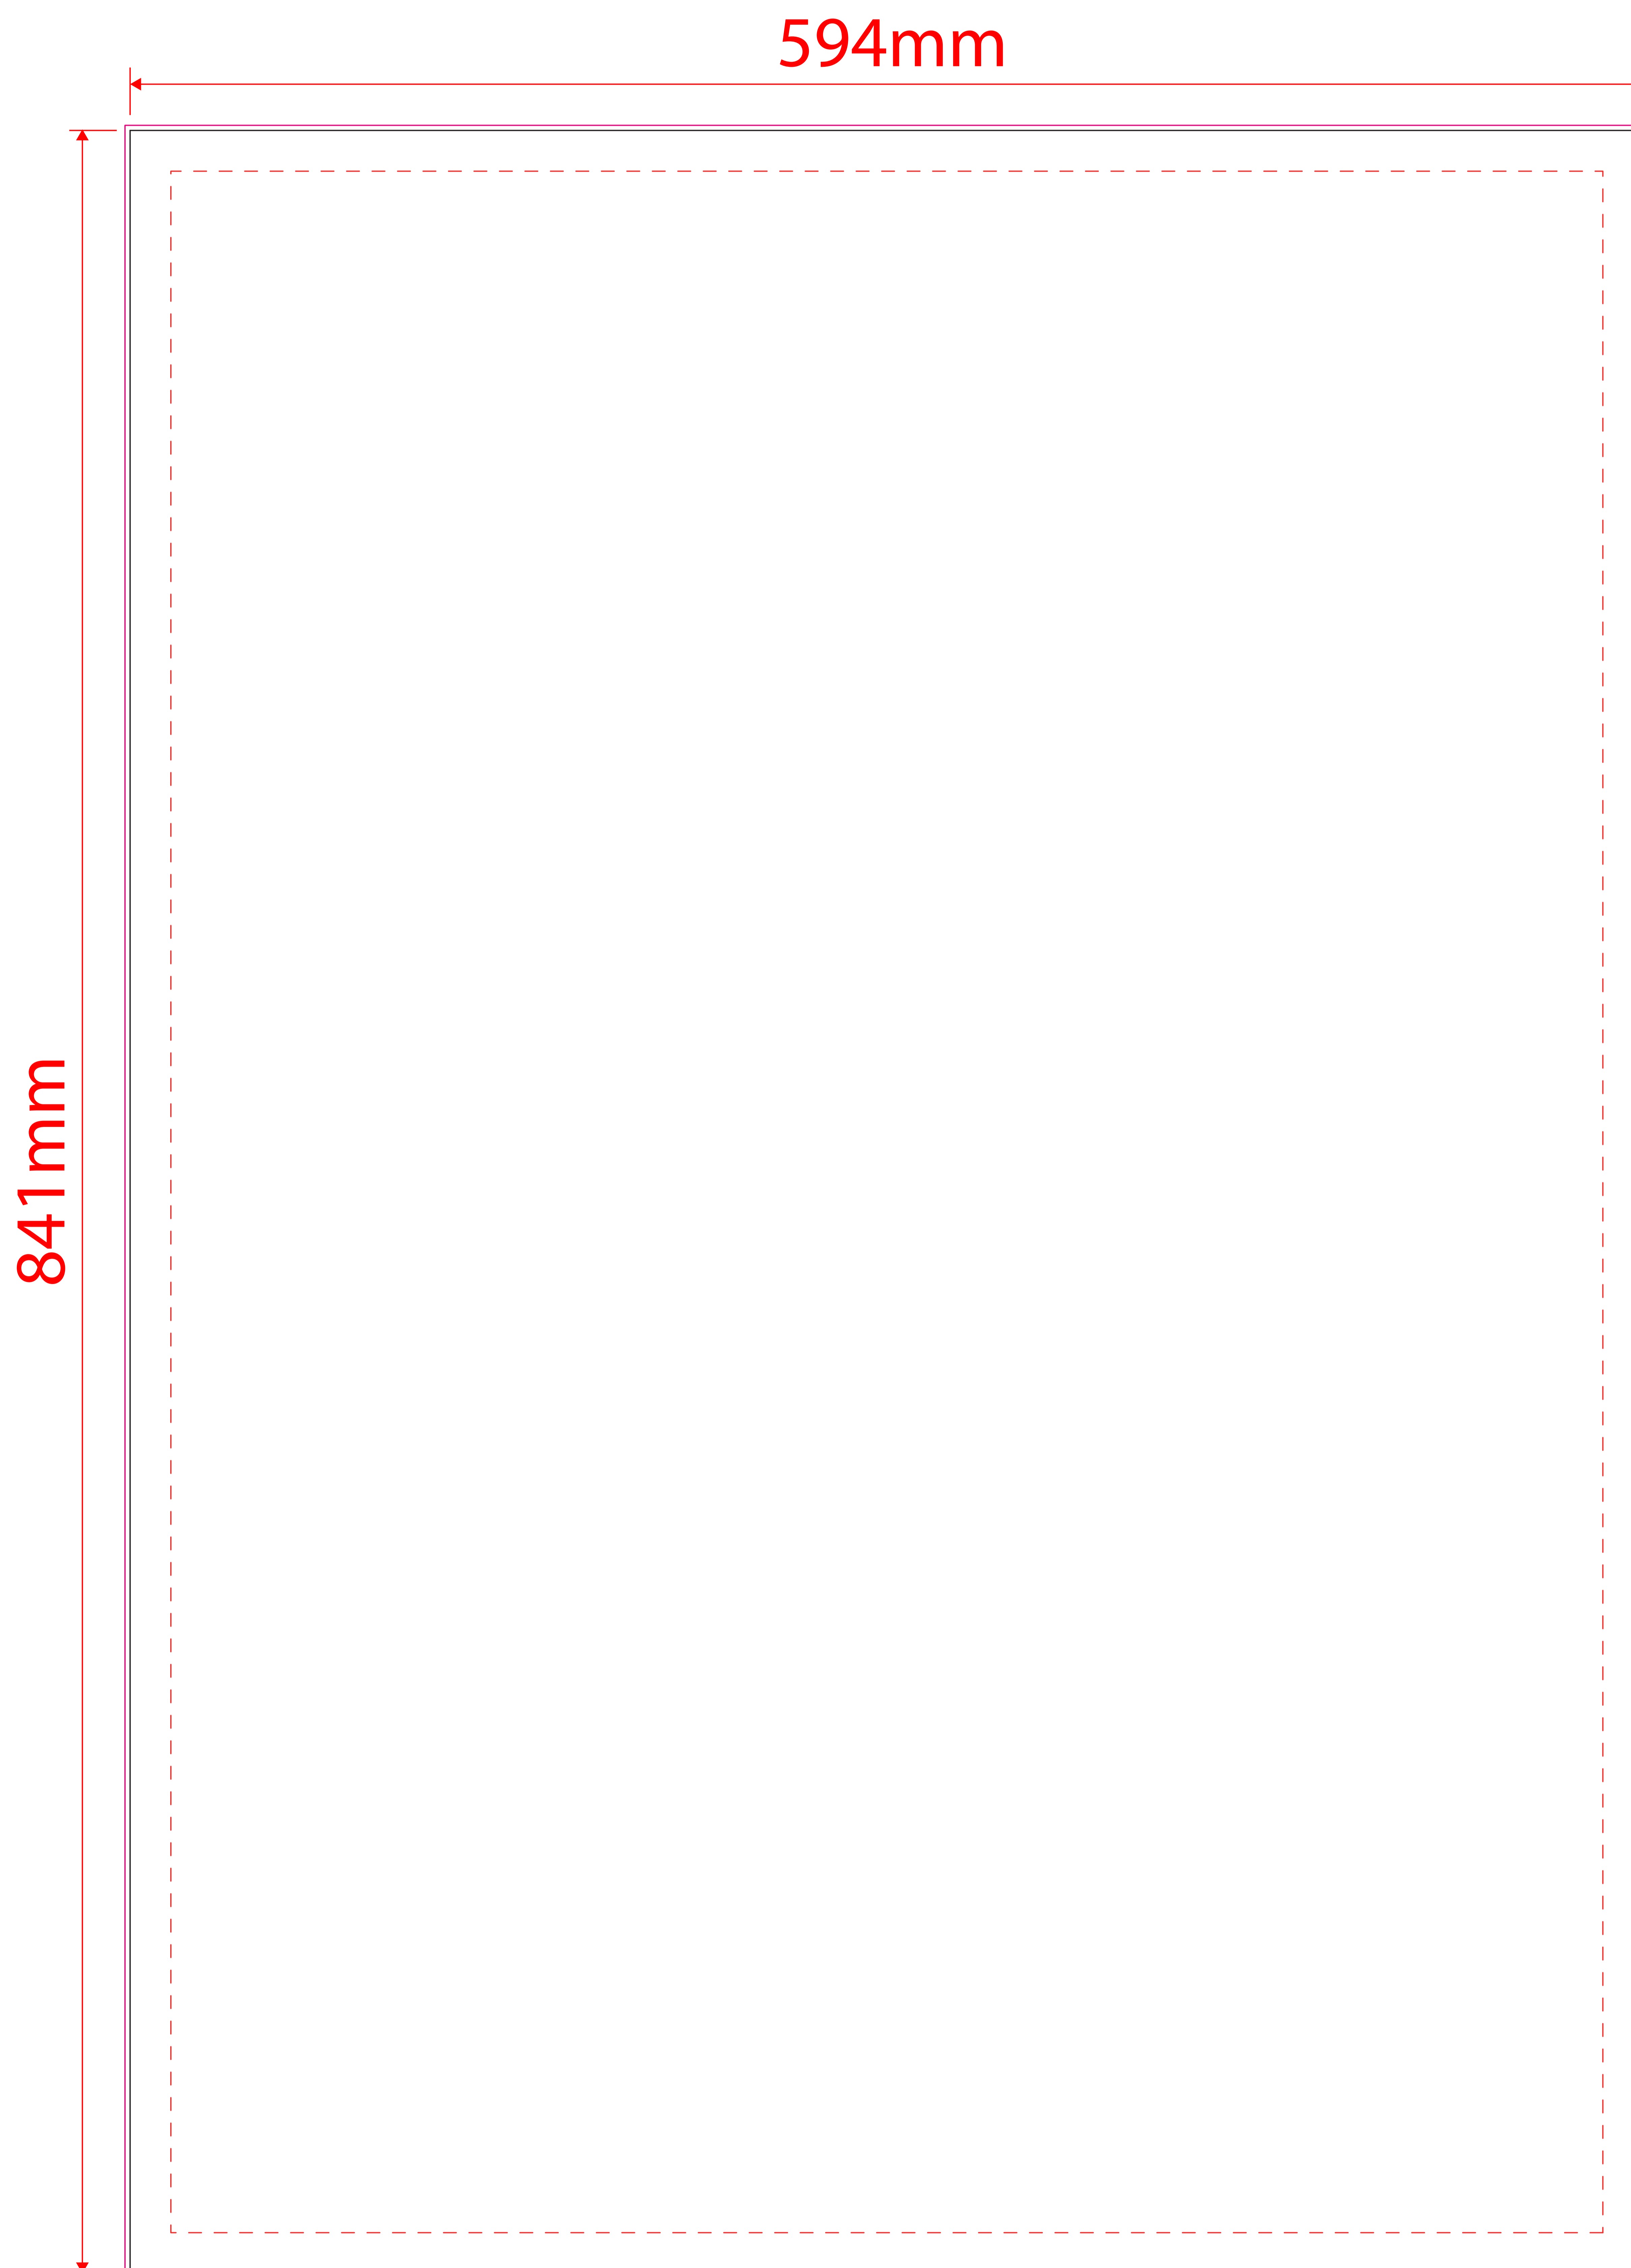

# A1 Poster Artwork Template

## Artwork guidelines - PLEASE READ

- Must be supplied in **CMYK**.
- **Embed** all images.
- All fonts must be converted to **outlines**.
- Resolution must be **300dpi**.
- Supply artwork as high resolution **PDF** or **Illustrator file**.
- Specify **Pantone** colours for **screen print**.
- Convert all spot colours to process **CMYK** for **digital print**. (Pantone matching cannot be guaranteed)
- Set artwork at **100%** scale.

## Template guidelines - PLEASE READ

— The **Black** keyline = Finished cut size of the product before assembly.

— The **Pink** keyline = Your background must extend to this line.

- - - The **Red** dashed keyline = **Safe Area** - Its advised that you keep all important information within this area.  
**Delete or hide this keyline after use.**