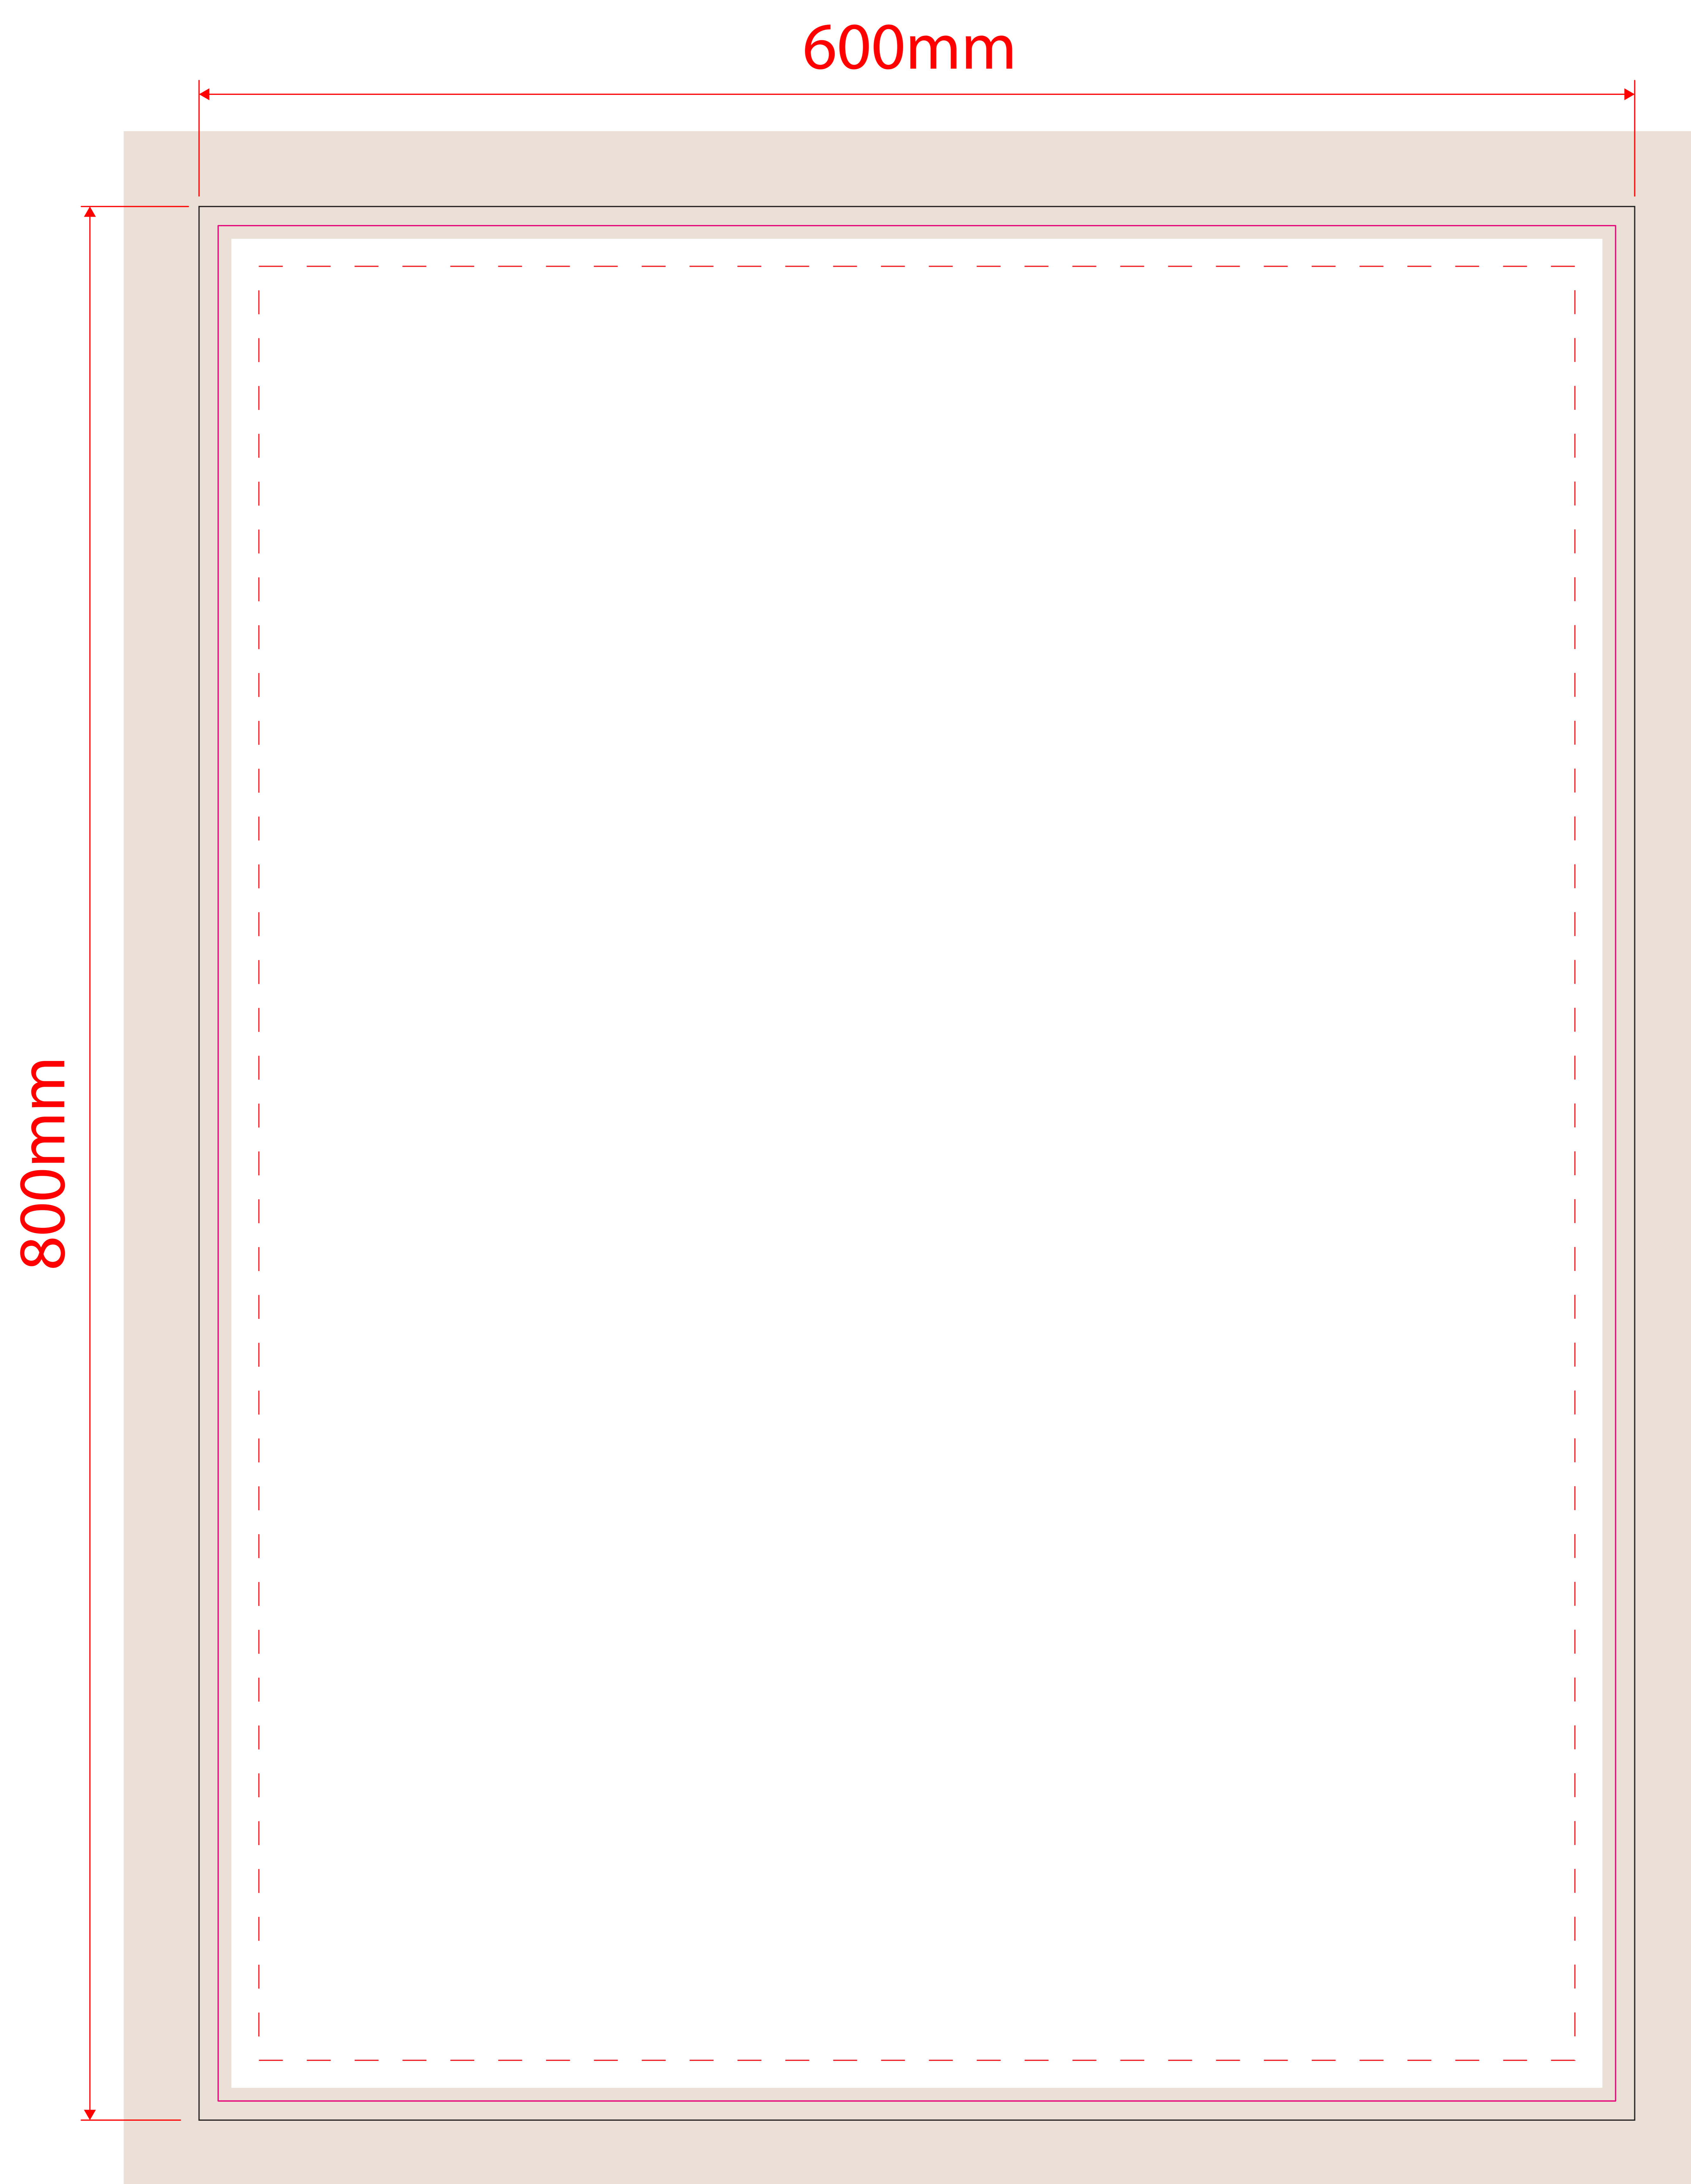

Chalkboards (Framed) Outdoor 663x863mm Artwork Template

Artwork guidelines - PLEASE READ

- Must be supplied in **CMYK**.
- **Embed** all images.
- All fonts must be converted to **outlines**.
- Resolution must be **300dpi**.
- Supply artwork as high resolution **PDF** or **Illustrator** file.
- Convert all spot colours to process **CMYK** for **digital print**. (Pantone matching cannot be guaranteed)
- Set artwork at **100%** scale.

ONLY PLACE ARTWORK WHERE NECESSARY & LEAVE CHALKING AREA FREE FROM ARTWORK.

Template guidelines - PLEASE READ

■ Frame = Size: 663 x 863mm

— The **Black** Keyline = Cut size of the printed panel.

— The **Pink** Keyline = Artwork limit, your background must extend to this line.

--- The **Red** dashed Keyline = **Safe Area** - Its advised that you keep all important information within this area.
Delete or hide this keyline after use.