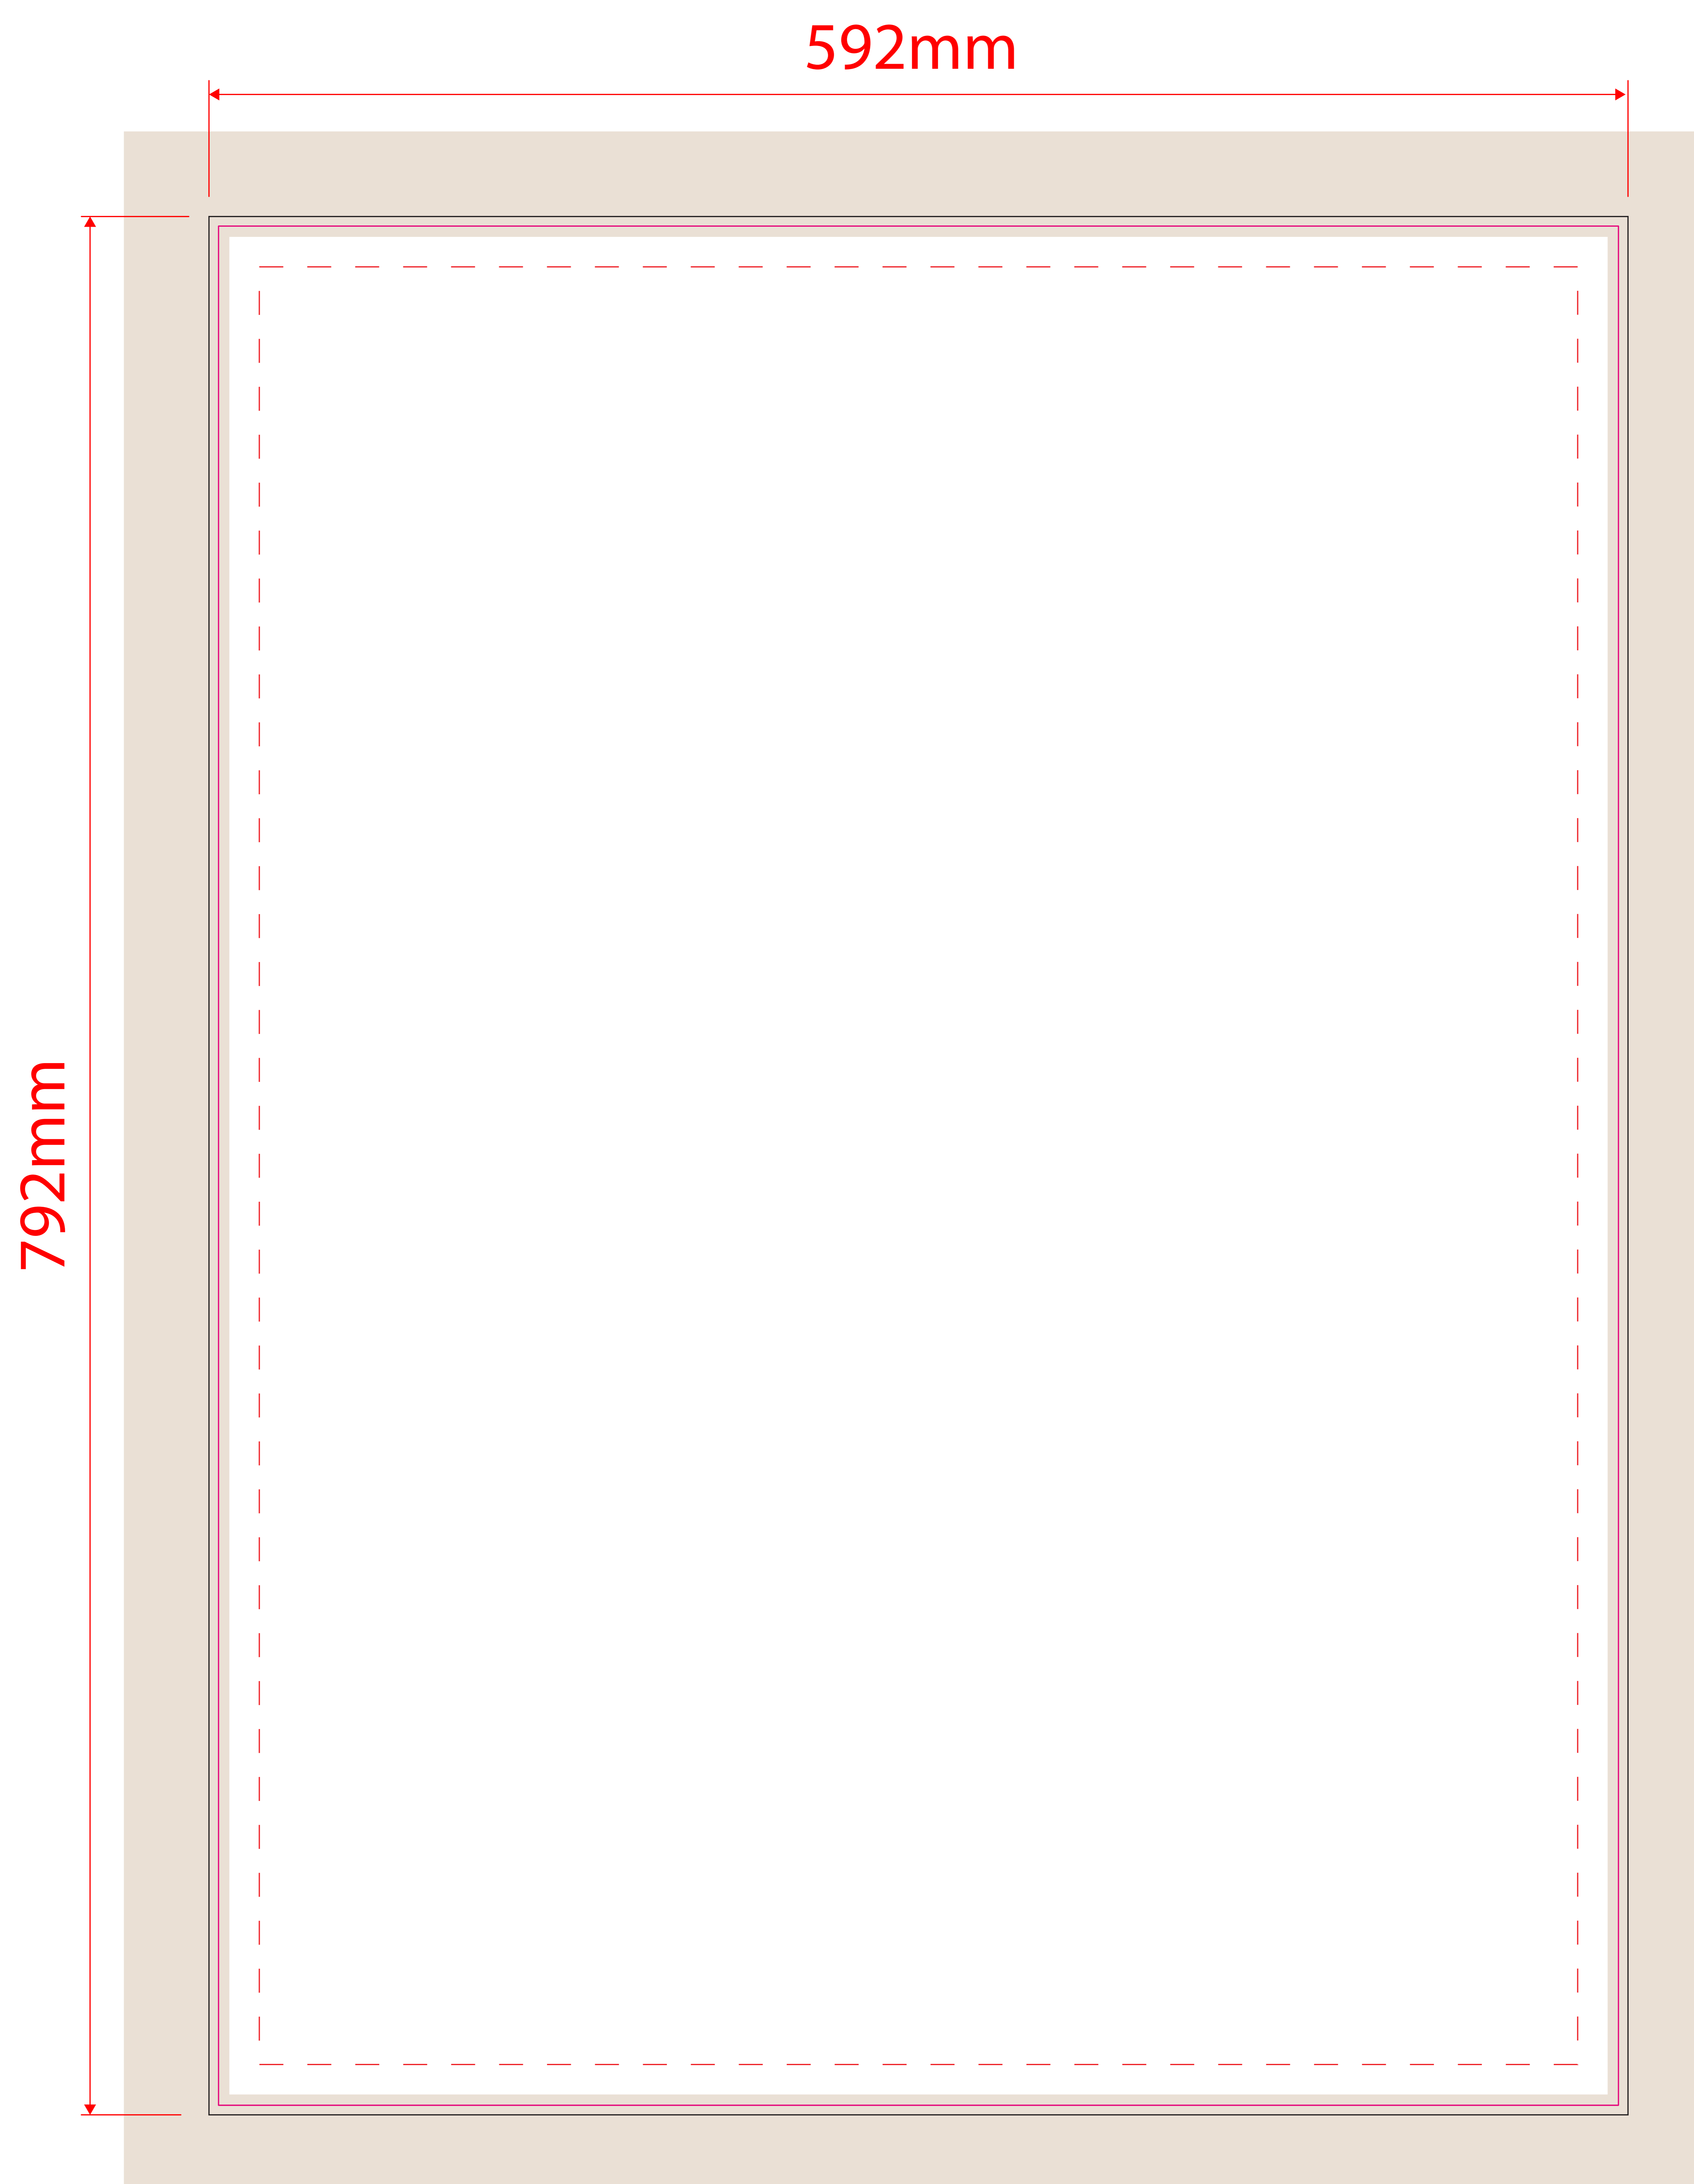

# Chalkboards (Framed) Indoor 663x863mm Artwork Template

## Artwork guidelines - PLEASE READ

- Must be supplied in **CMYK**.
- **Embed** all images.
- All fonts must be converted to **outlines**.
- Resolution must be **300dpi**.
- Supply artwork as high resolution **PDF** or **Illustrator** file.
- Convert all spot colours to process **CMYK** for **digital print**. (Pantone matching cannot be guaranteed)
- Set artwork at **100%** scale.

## Template guidelines - PLEASE READ

■ Frame = Size: 663 x 863mm

— The **Black** Keyline = Cut size of the printed panel.

— The **Pink** Keyline = Artwork limit, your background must extend to this line.

--- The **Red** dashed Keyline = **Safe Area** - Its advised that you keep all important information within this area.  
**Delete or hide** this keyline after use.