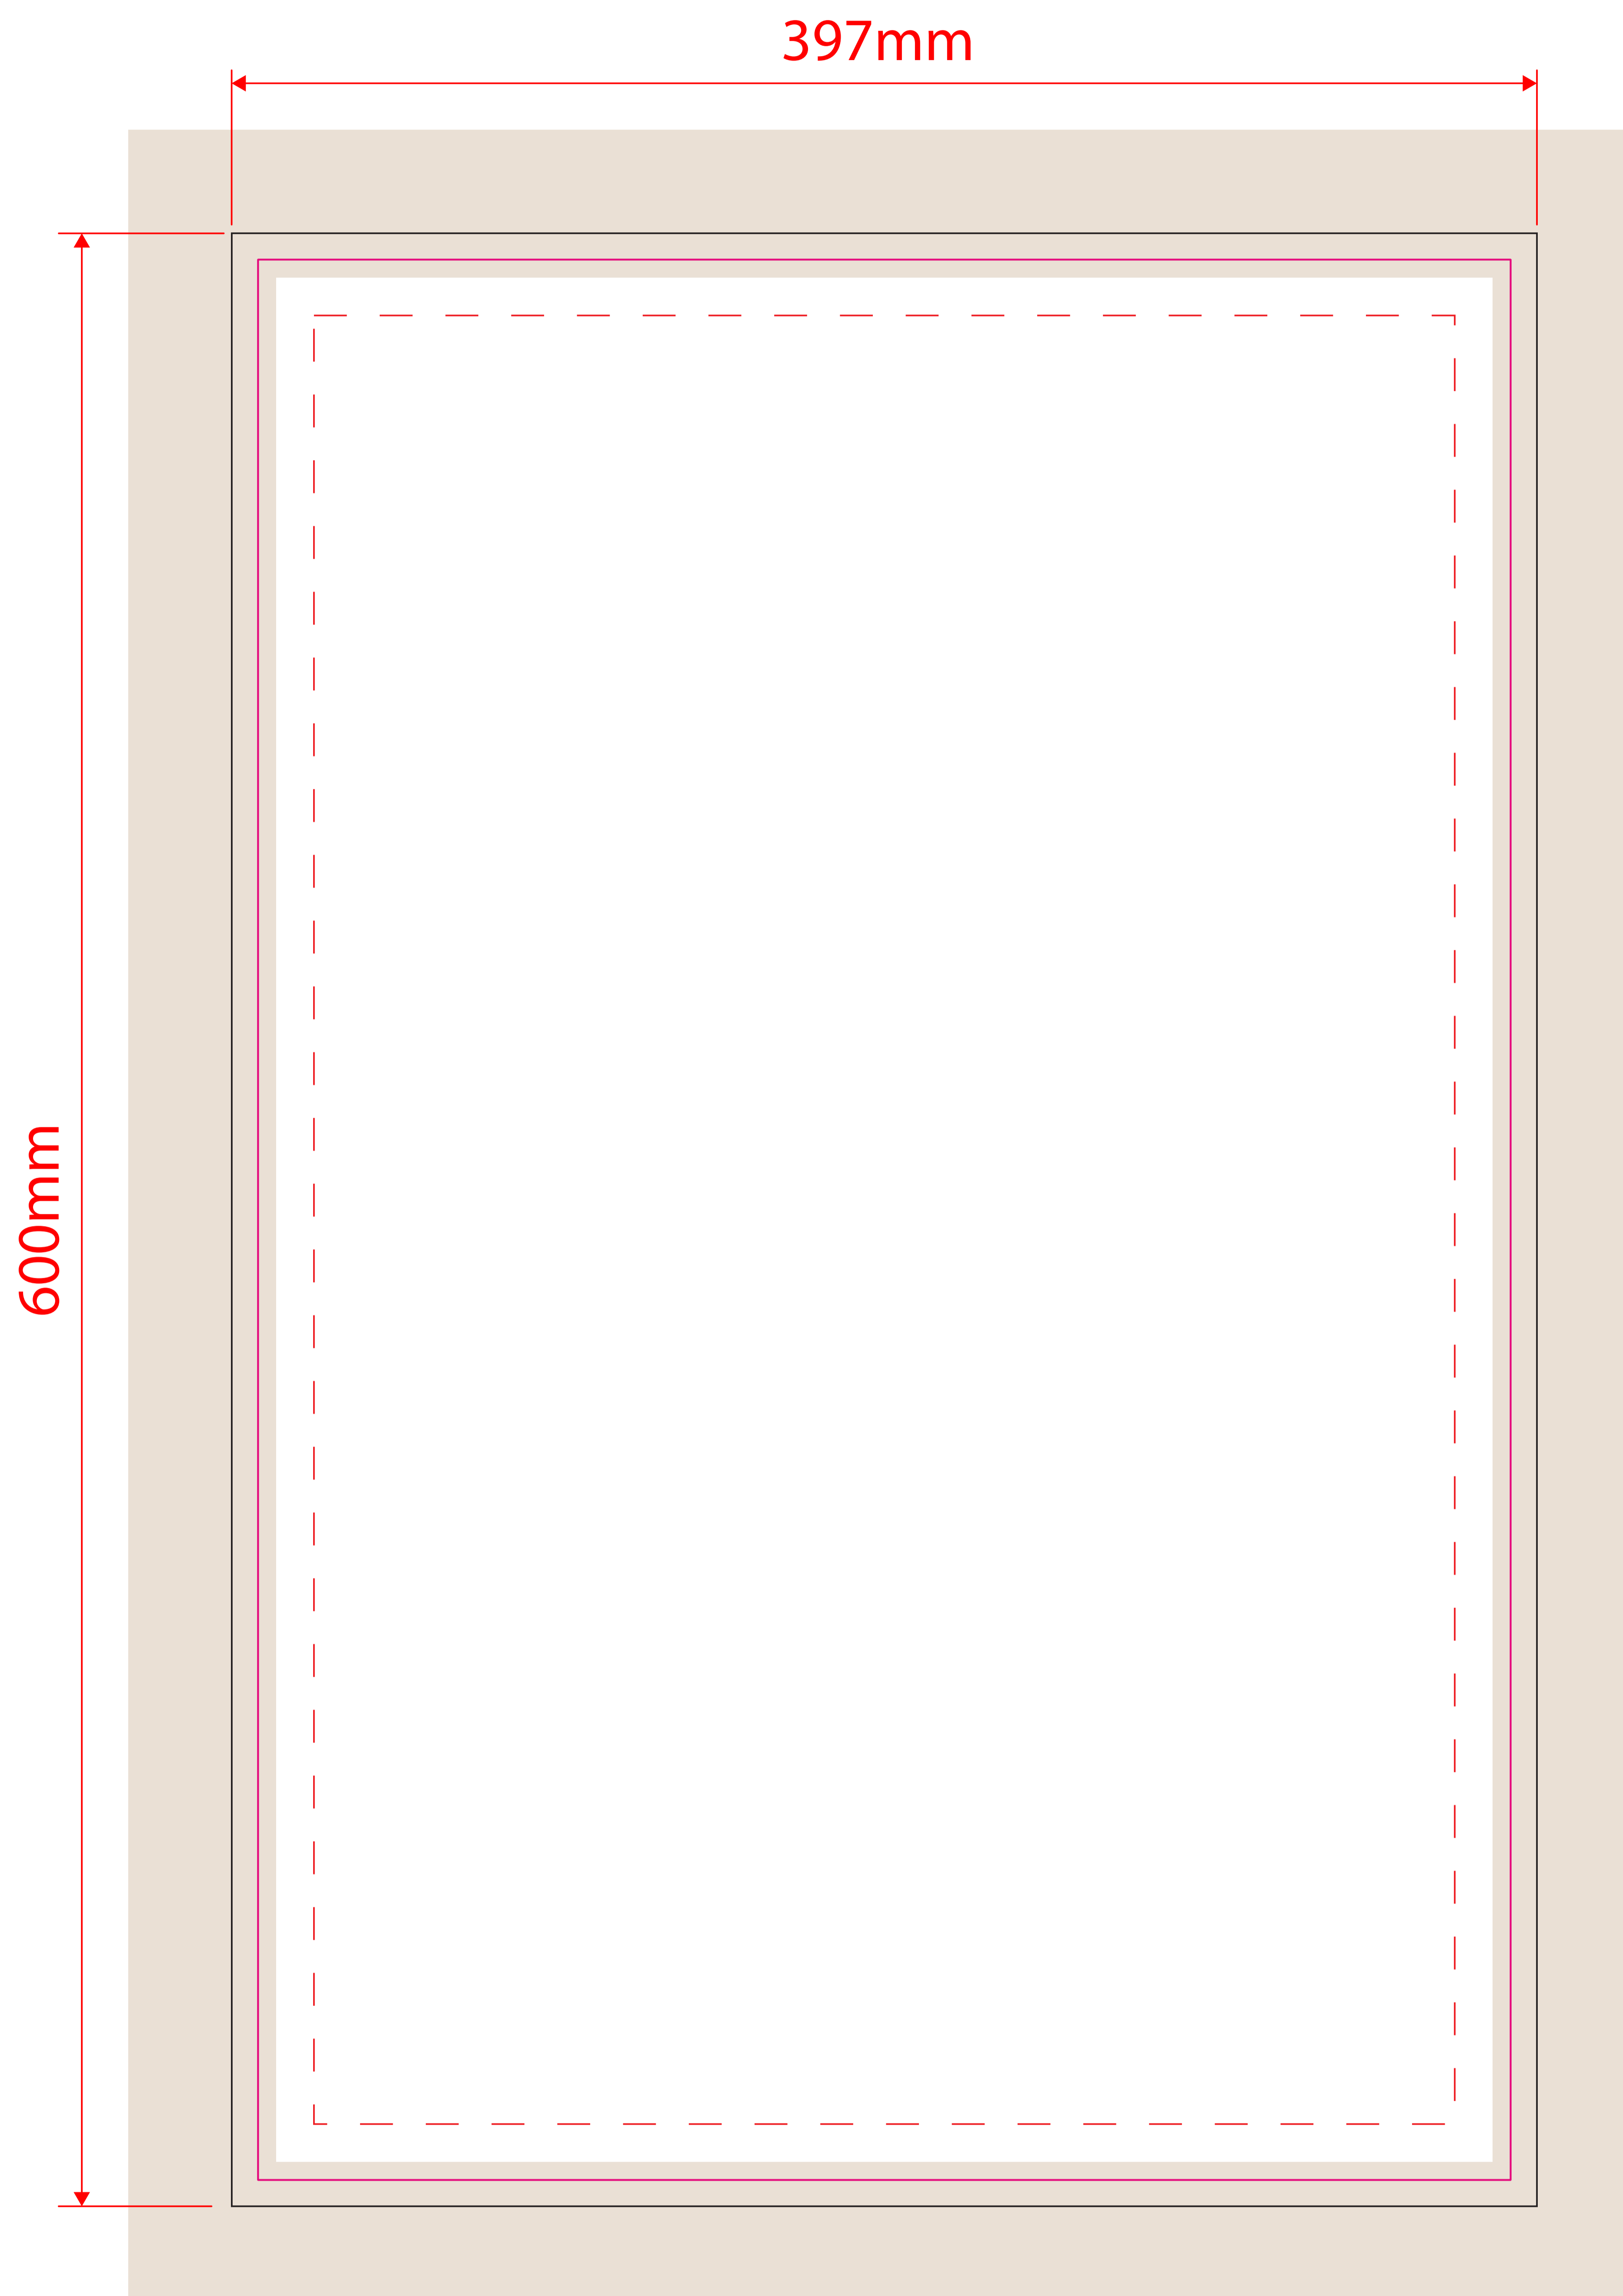

Chalkboards (Framed) Outdoor 460x663mm Artwork Template

Artwork guidelines - PLEASE READ

- Must be supplied in **CMYK**.
- **Embed** all images.
- All fonts must be converted to **outlines**.
- Resolution must be **300dpi**.
- Supply artwork as high resolution **PDF** or **Illustrator** file.
- Convert all spot colours to process **CMYK** for **digital print**. (Pantone matching cannot be guaranteed)
- Set artwork at **100%** scale.

ONLY PLACE ARTWORK WHERE NECESSARY & LEAVE CHALKING AREA FREE FROM ARTWORK.

Template guidelines - PLEASE READ

■ Frame = Size: 460 x 663mm

— The **Black** Keyline = Cut size of the printed panel.

— The **Pink** Keyline = Artwork limit, your background must extend to this line.

- - - The **Red** dashed Keyline = **Safe Area** - Its advised that you keep all important information within this area.
Delete or hide this keyline after use.