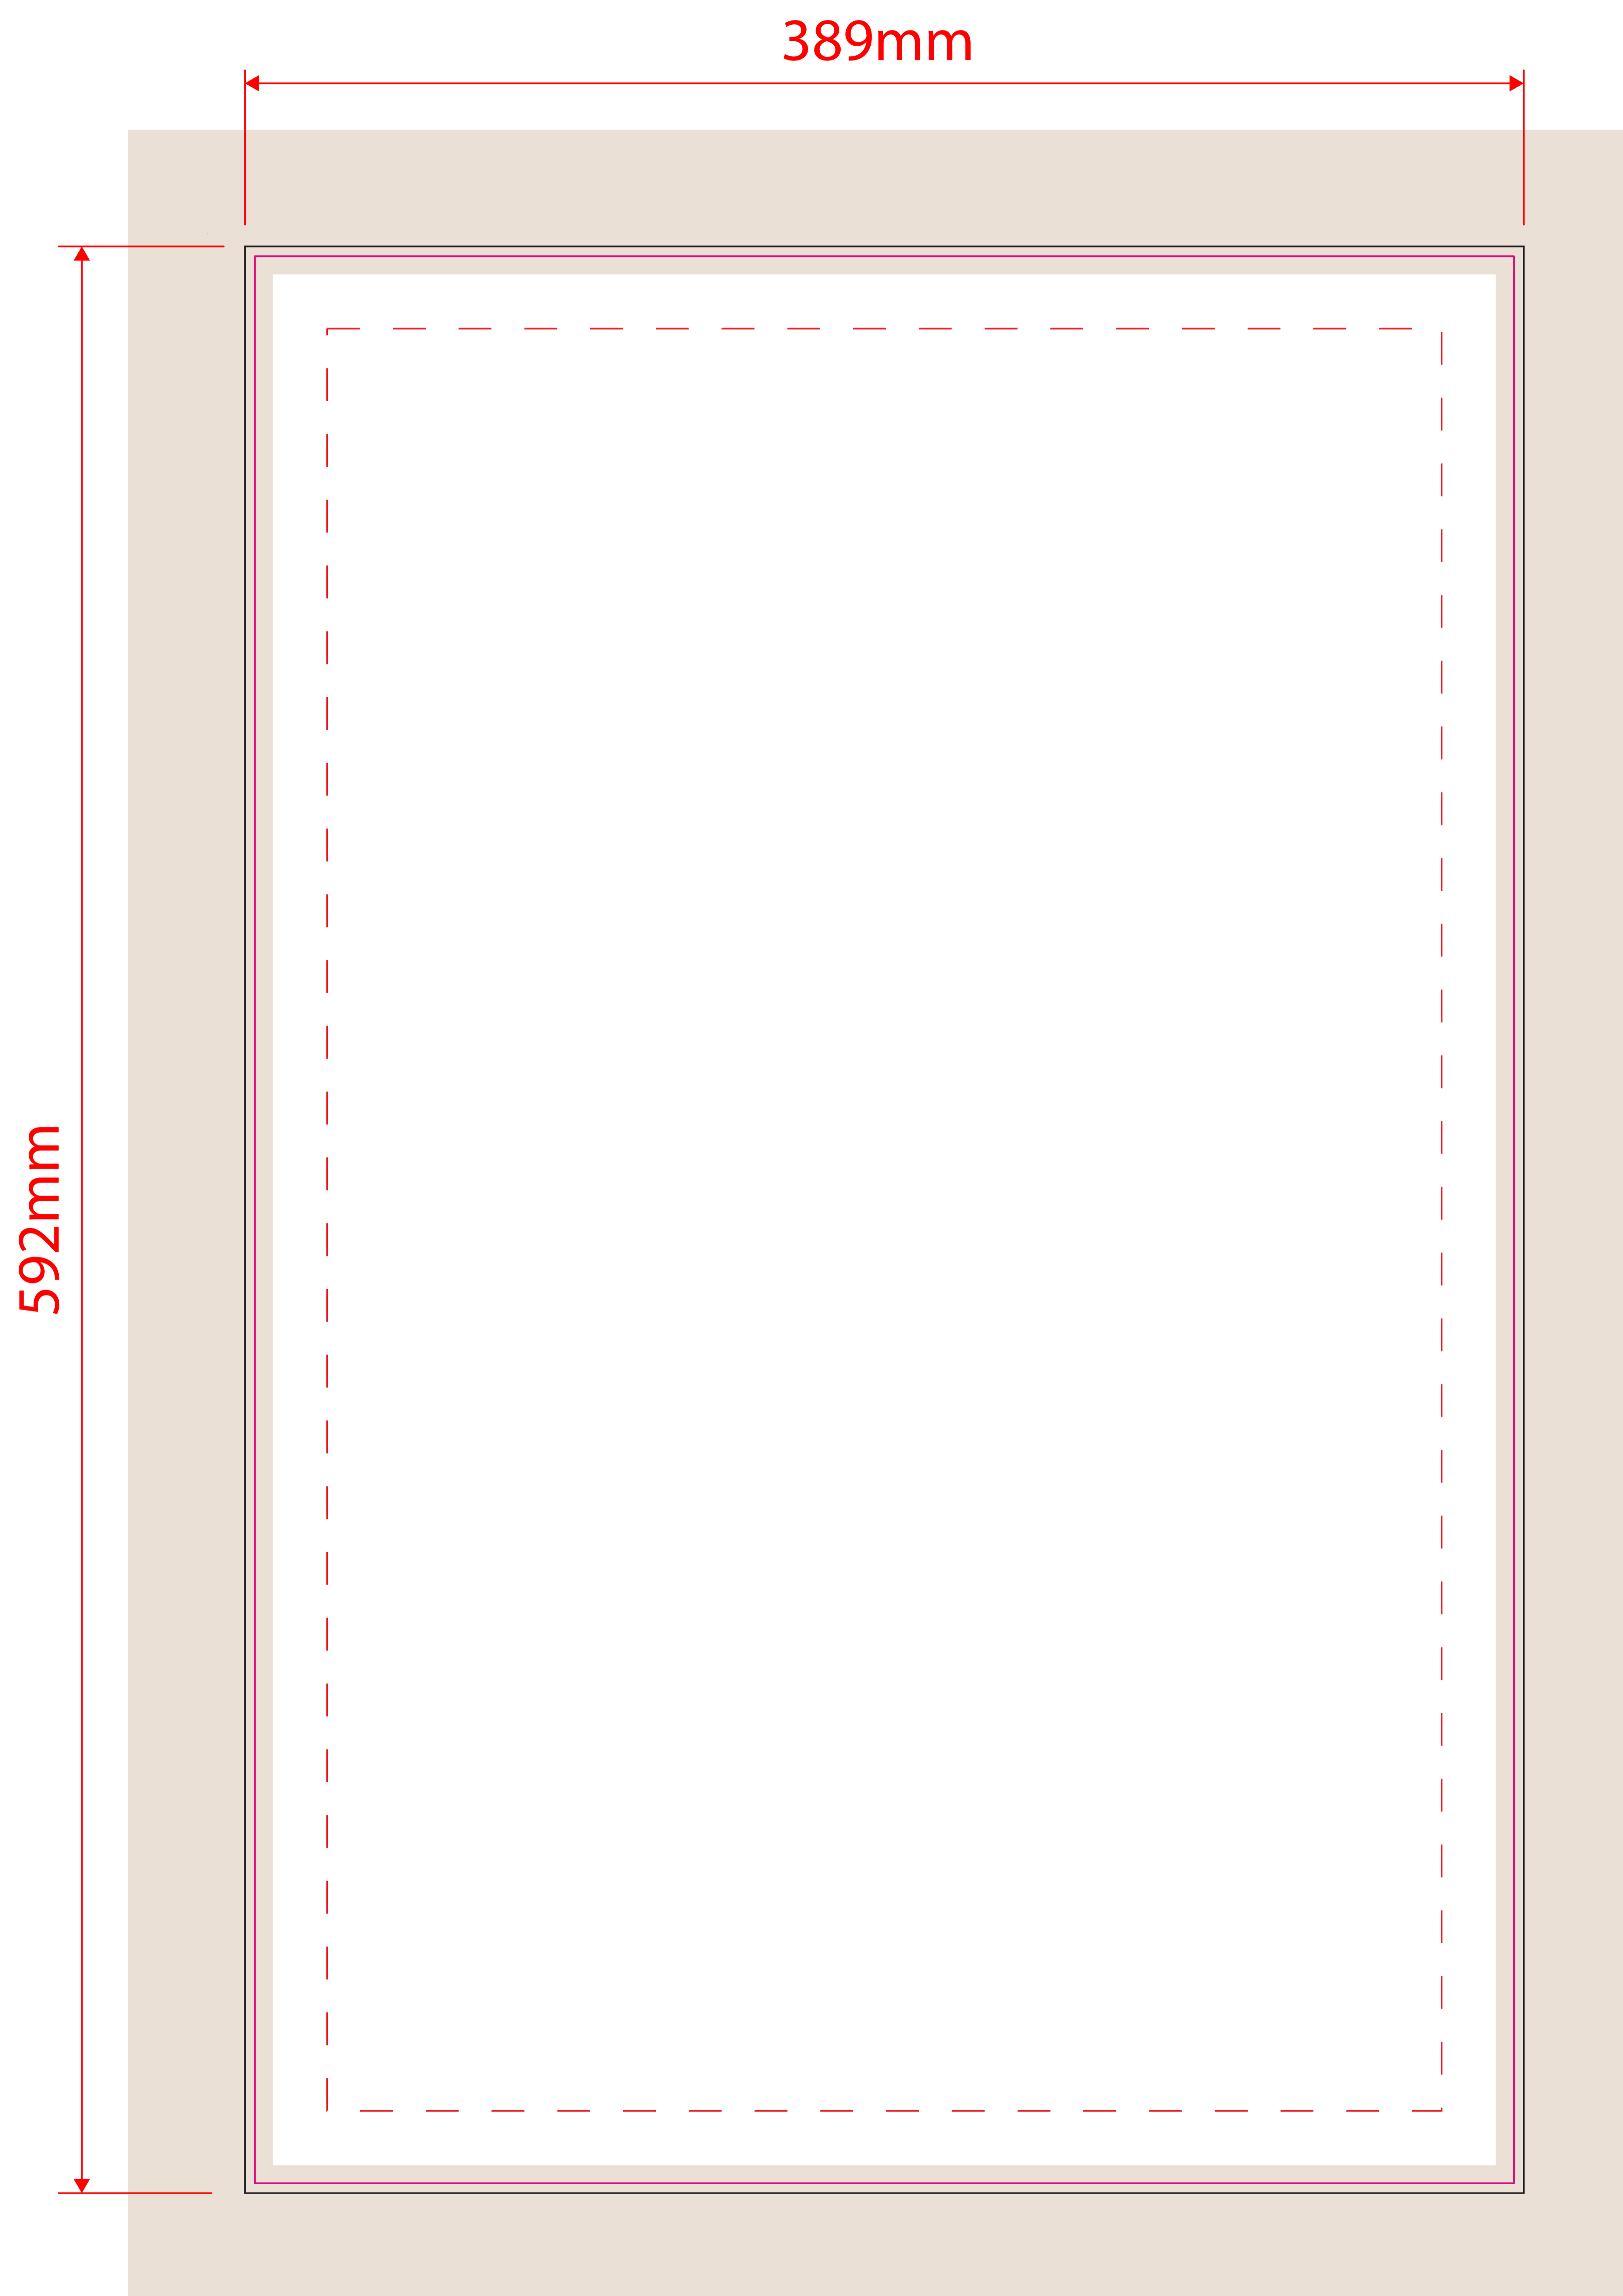

Chalkboards (Framed) Indoor 460x663mm Artwork Template

Artwork guidelines - PLEASE READ
• Must be supplied in CMYK .
• Embed all images.
• All fonts must be converted to outlines .
• Resolution must be 300dpi .
• Supply artwork as high resolution PDF or Illustrator file.
• Convert all spot colours to process CMYK for digital print . (Pantone matching cannot be guaranteed)
• Set artwork at 100% scale.

ONLY PLACE ARTWORK WHERE NECESSARY & LEAVE CHALKING AREA FREE FROM ARTWORK.

Template guidelines - PLEASE READ

■ Frame = Size: 460 x 663mm

— The **Black** Keyline = Cut size of the printed panel.

— The **Pink** Keyline = Artwork limit, your background must extend to this line.

- - - The **Red** dashed Keyline = **Safe Area** - Its advised that you keep all important information within this area.
Delete or hide this keyline after use.