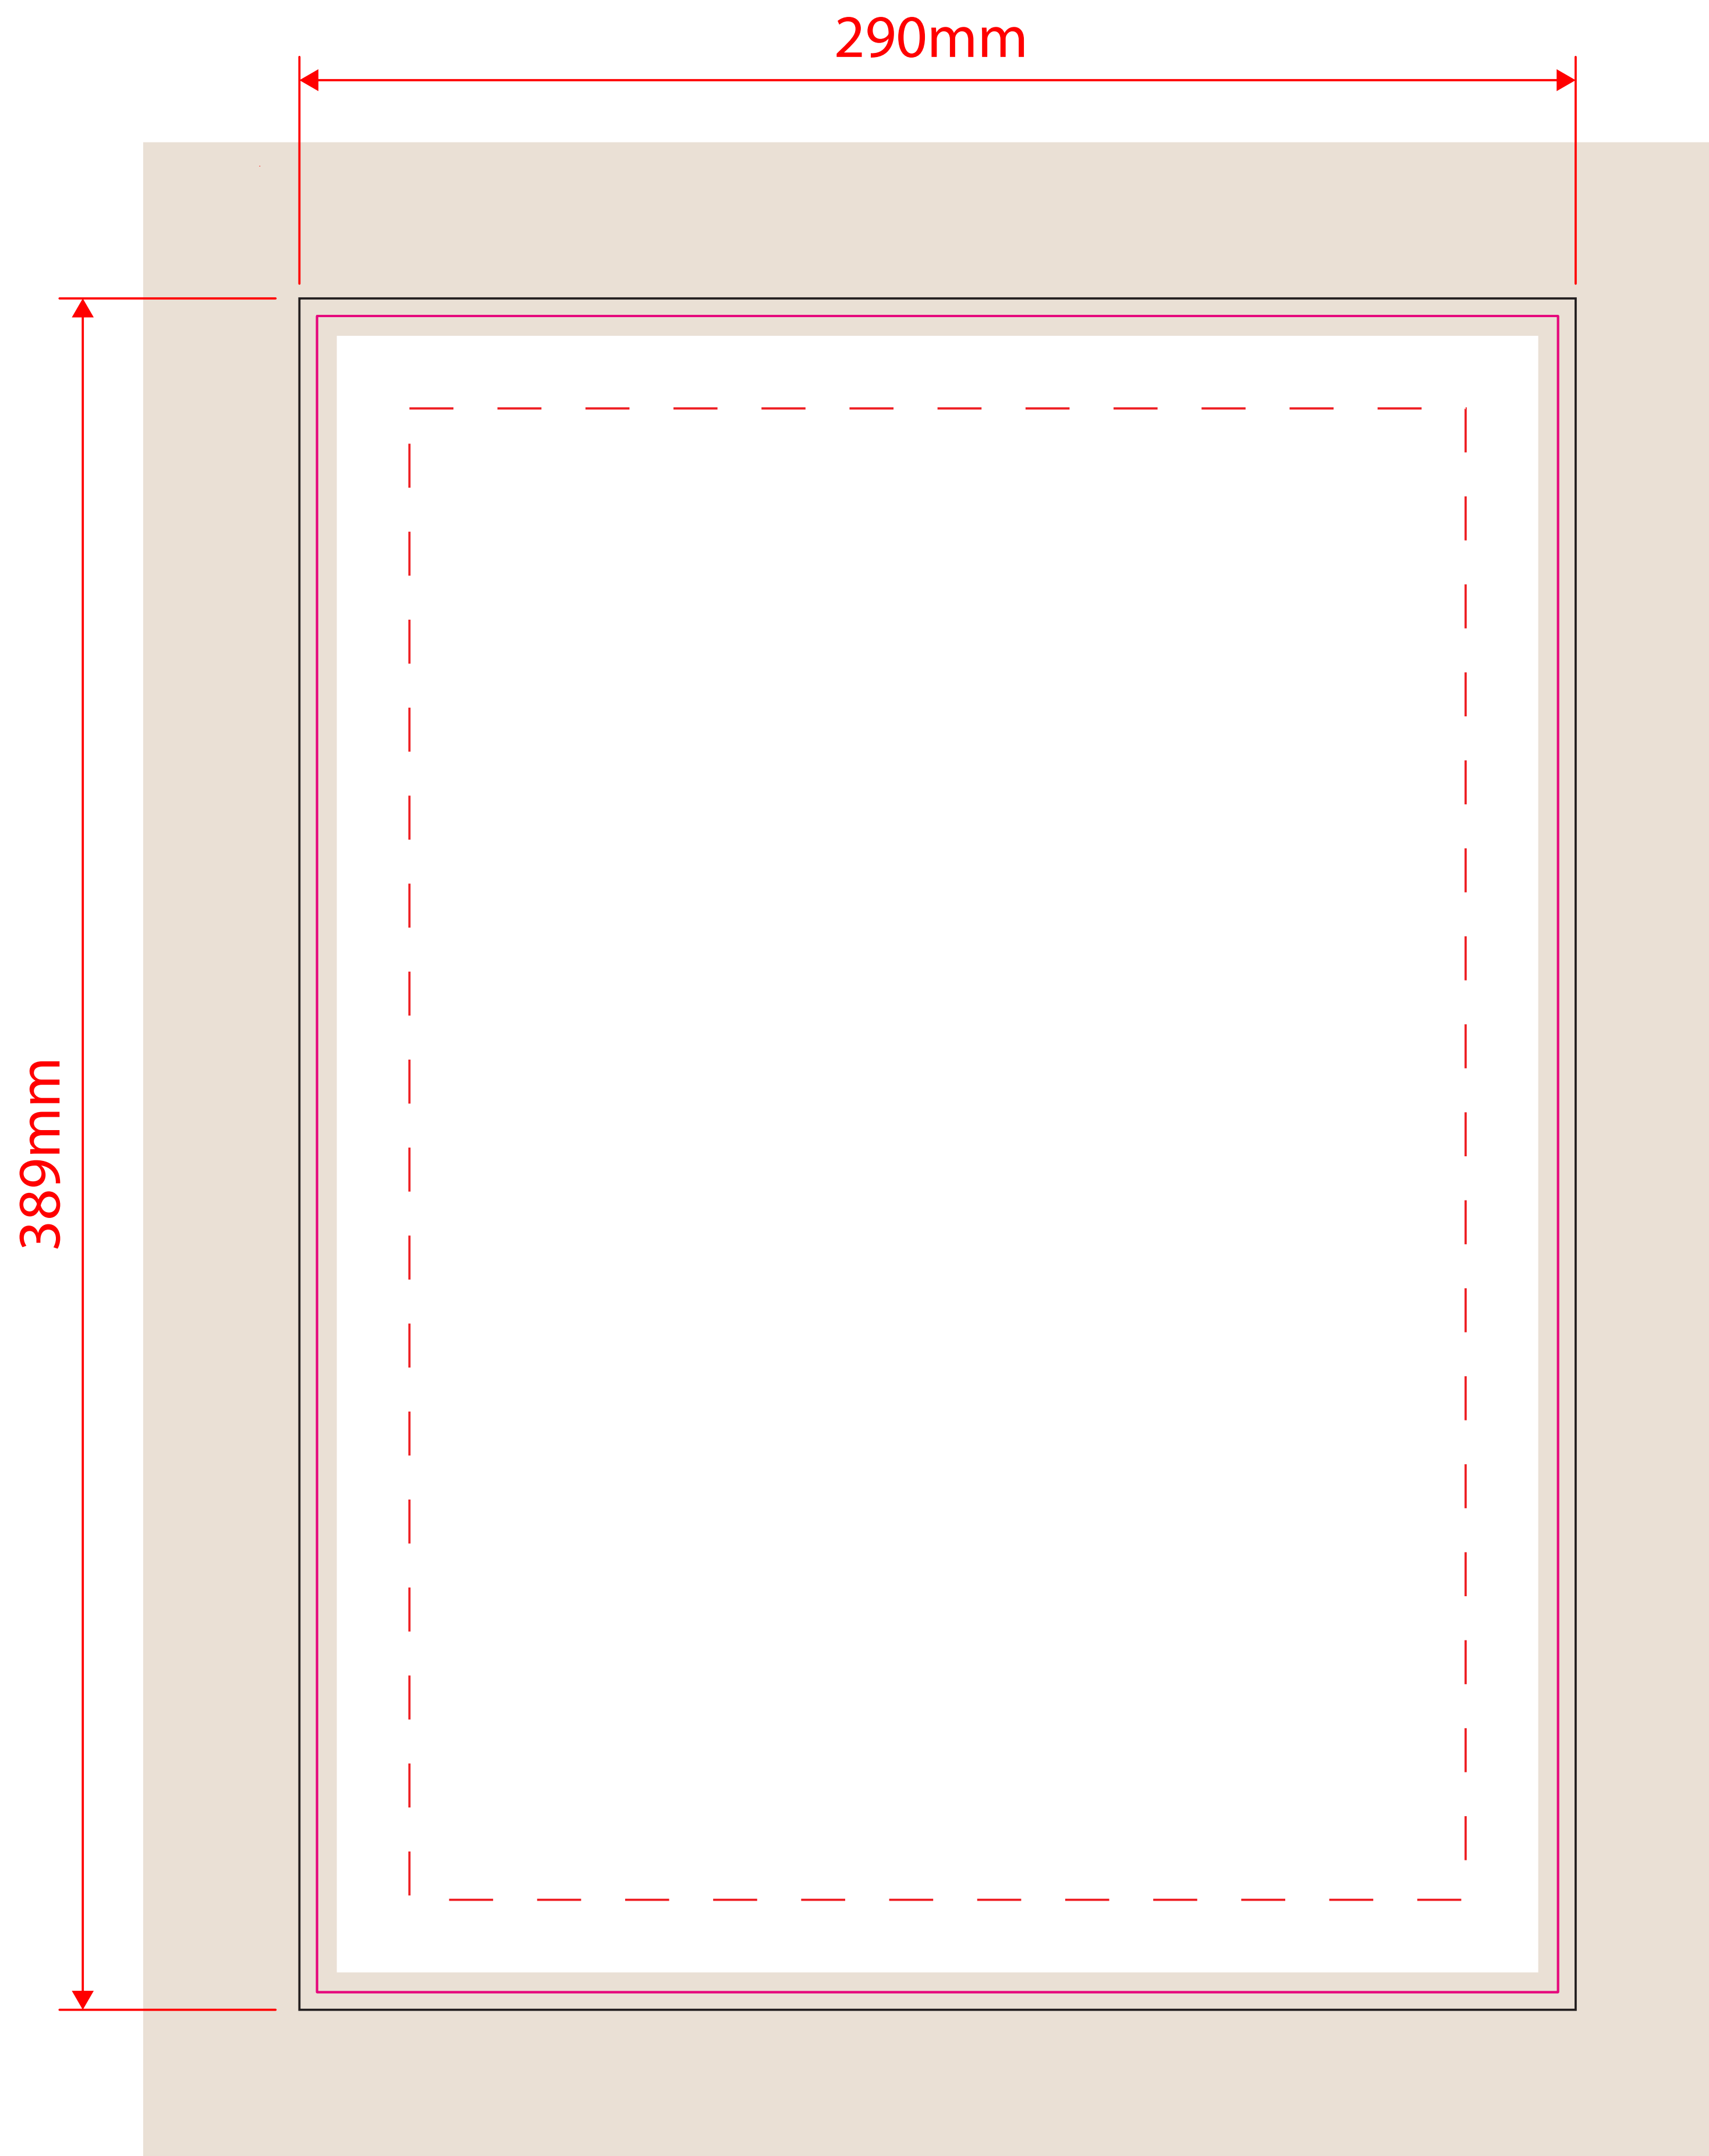

Chalkboards (Framed) Indoor 361x460mm Artwork Template

Artwork guidelines - PLEASE READ

- Must be supplied in **CMYK**.
- **Embed** all images.
- All fonts must be converted to **outlines**.
- Resolution must be **300dpi**.
- Supply artwork as high resolution **PDF** or **Illustrator** file.
- Convert all spot colours to process **CMYK** for **digital print**. (Pantone matching cannot be guaranteed)
- Set artwork at **100%** scale.

ONLY PLACE ARTWORK WHERE NECESSARY & LEAVE CHALKING AREA FREE FROM ARTWORK.

Template guidelines - PLEASE READ

■ Frame = Size: 361 x 460mm

— The **Black** Keyline = Cut size of the printed panel.

— The **Pink** Keyline = Artwork limit, your background must extend to this line.

- - - The **Red** dashed Keyline = **Safe Area** - Its advised that you keep all important information within this area.
Delete or hide this keyline after use.