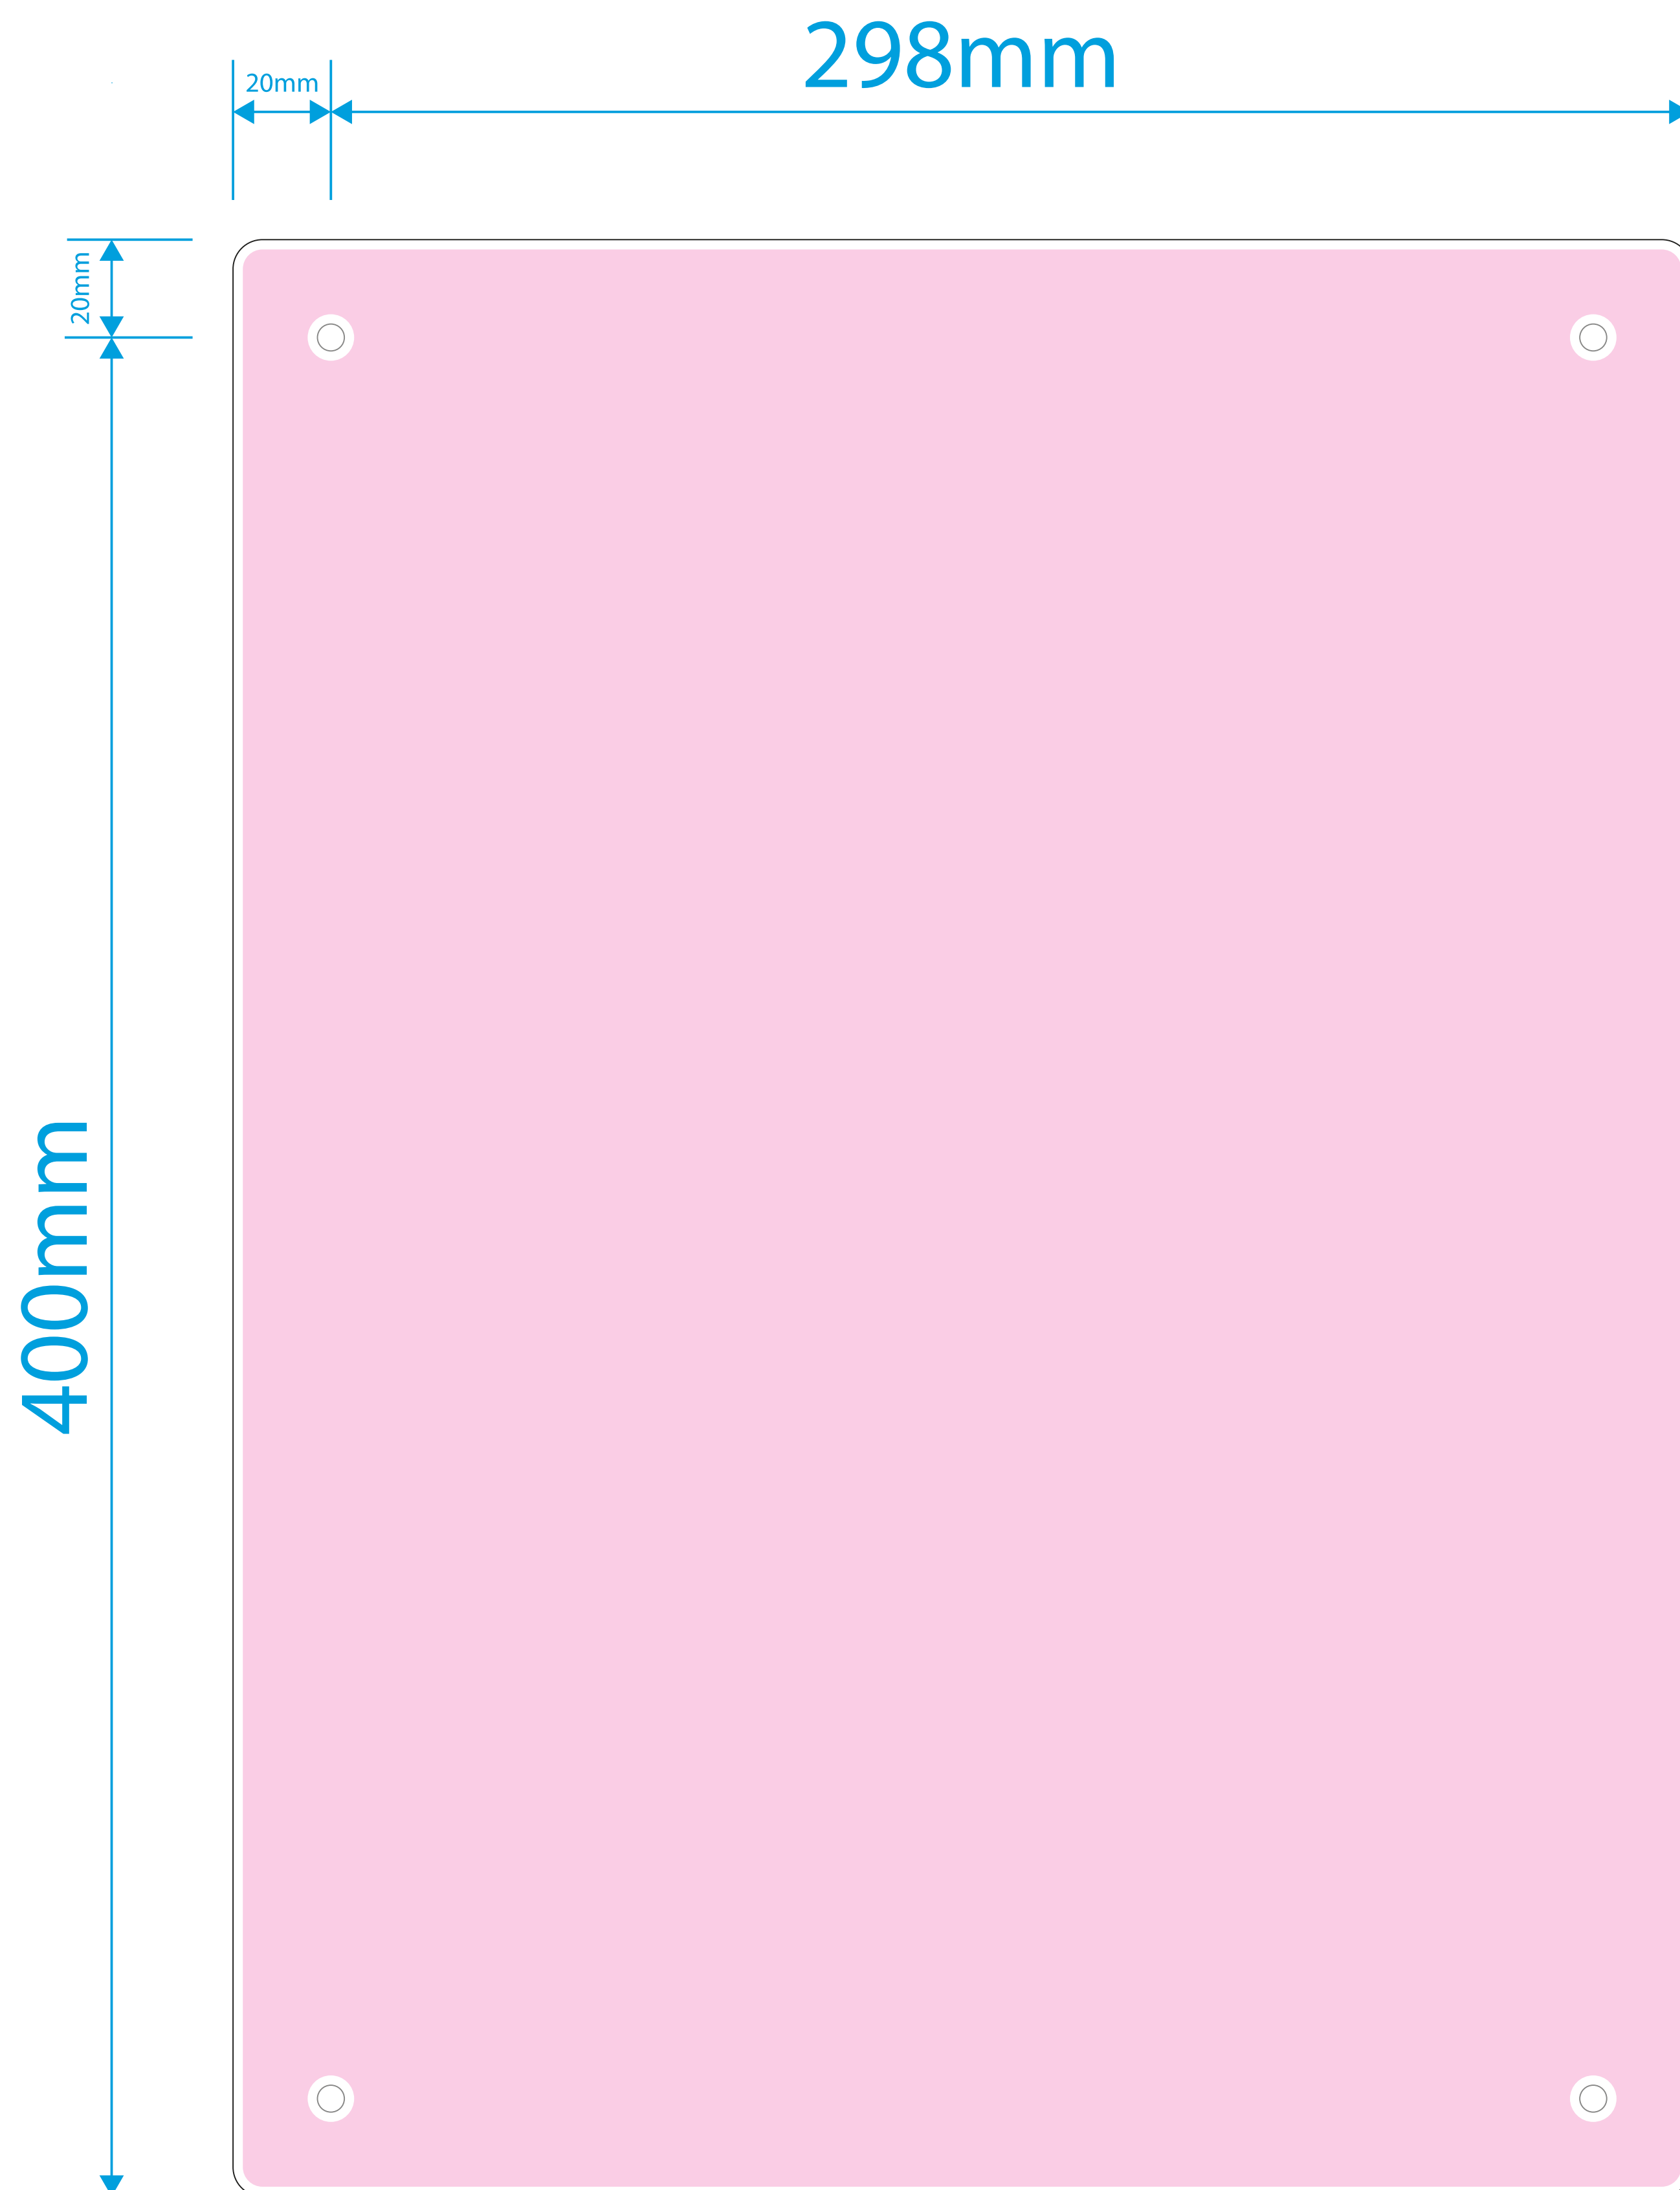

Wall Chalkboards (Unframed)

298x400mm

Artwork Template

Artwork guidelines - PLEASE READ

- Must be supplied in **CMYK**.
- **Embed** all images.
- All fonts must be converted to **outlines**.
- Resolution must be **300dpi**.
- Supply artwork as high resolution **PDF** or **Illustrator file**.
- Specify **Pantone** colours for **screen print**.
- Convert all spot colours to process **CMYK** for **digital print**. (Pantone matching cannot be guaranteed)
- Set artwork at **100%** scale.

Template guidelines - PLEASE READ

— The **Black** keyline = Finished cut size of the product.

○ The **Grey** circle = Drill holes (Ø5.5).

■ The **Pink** area = Your artwork area.