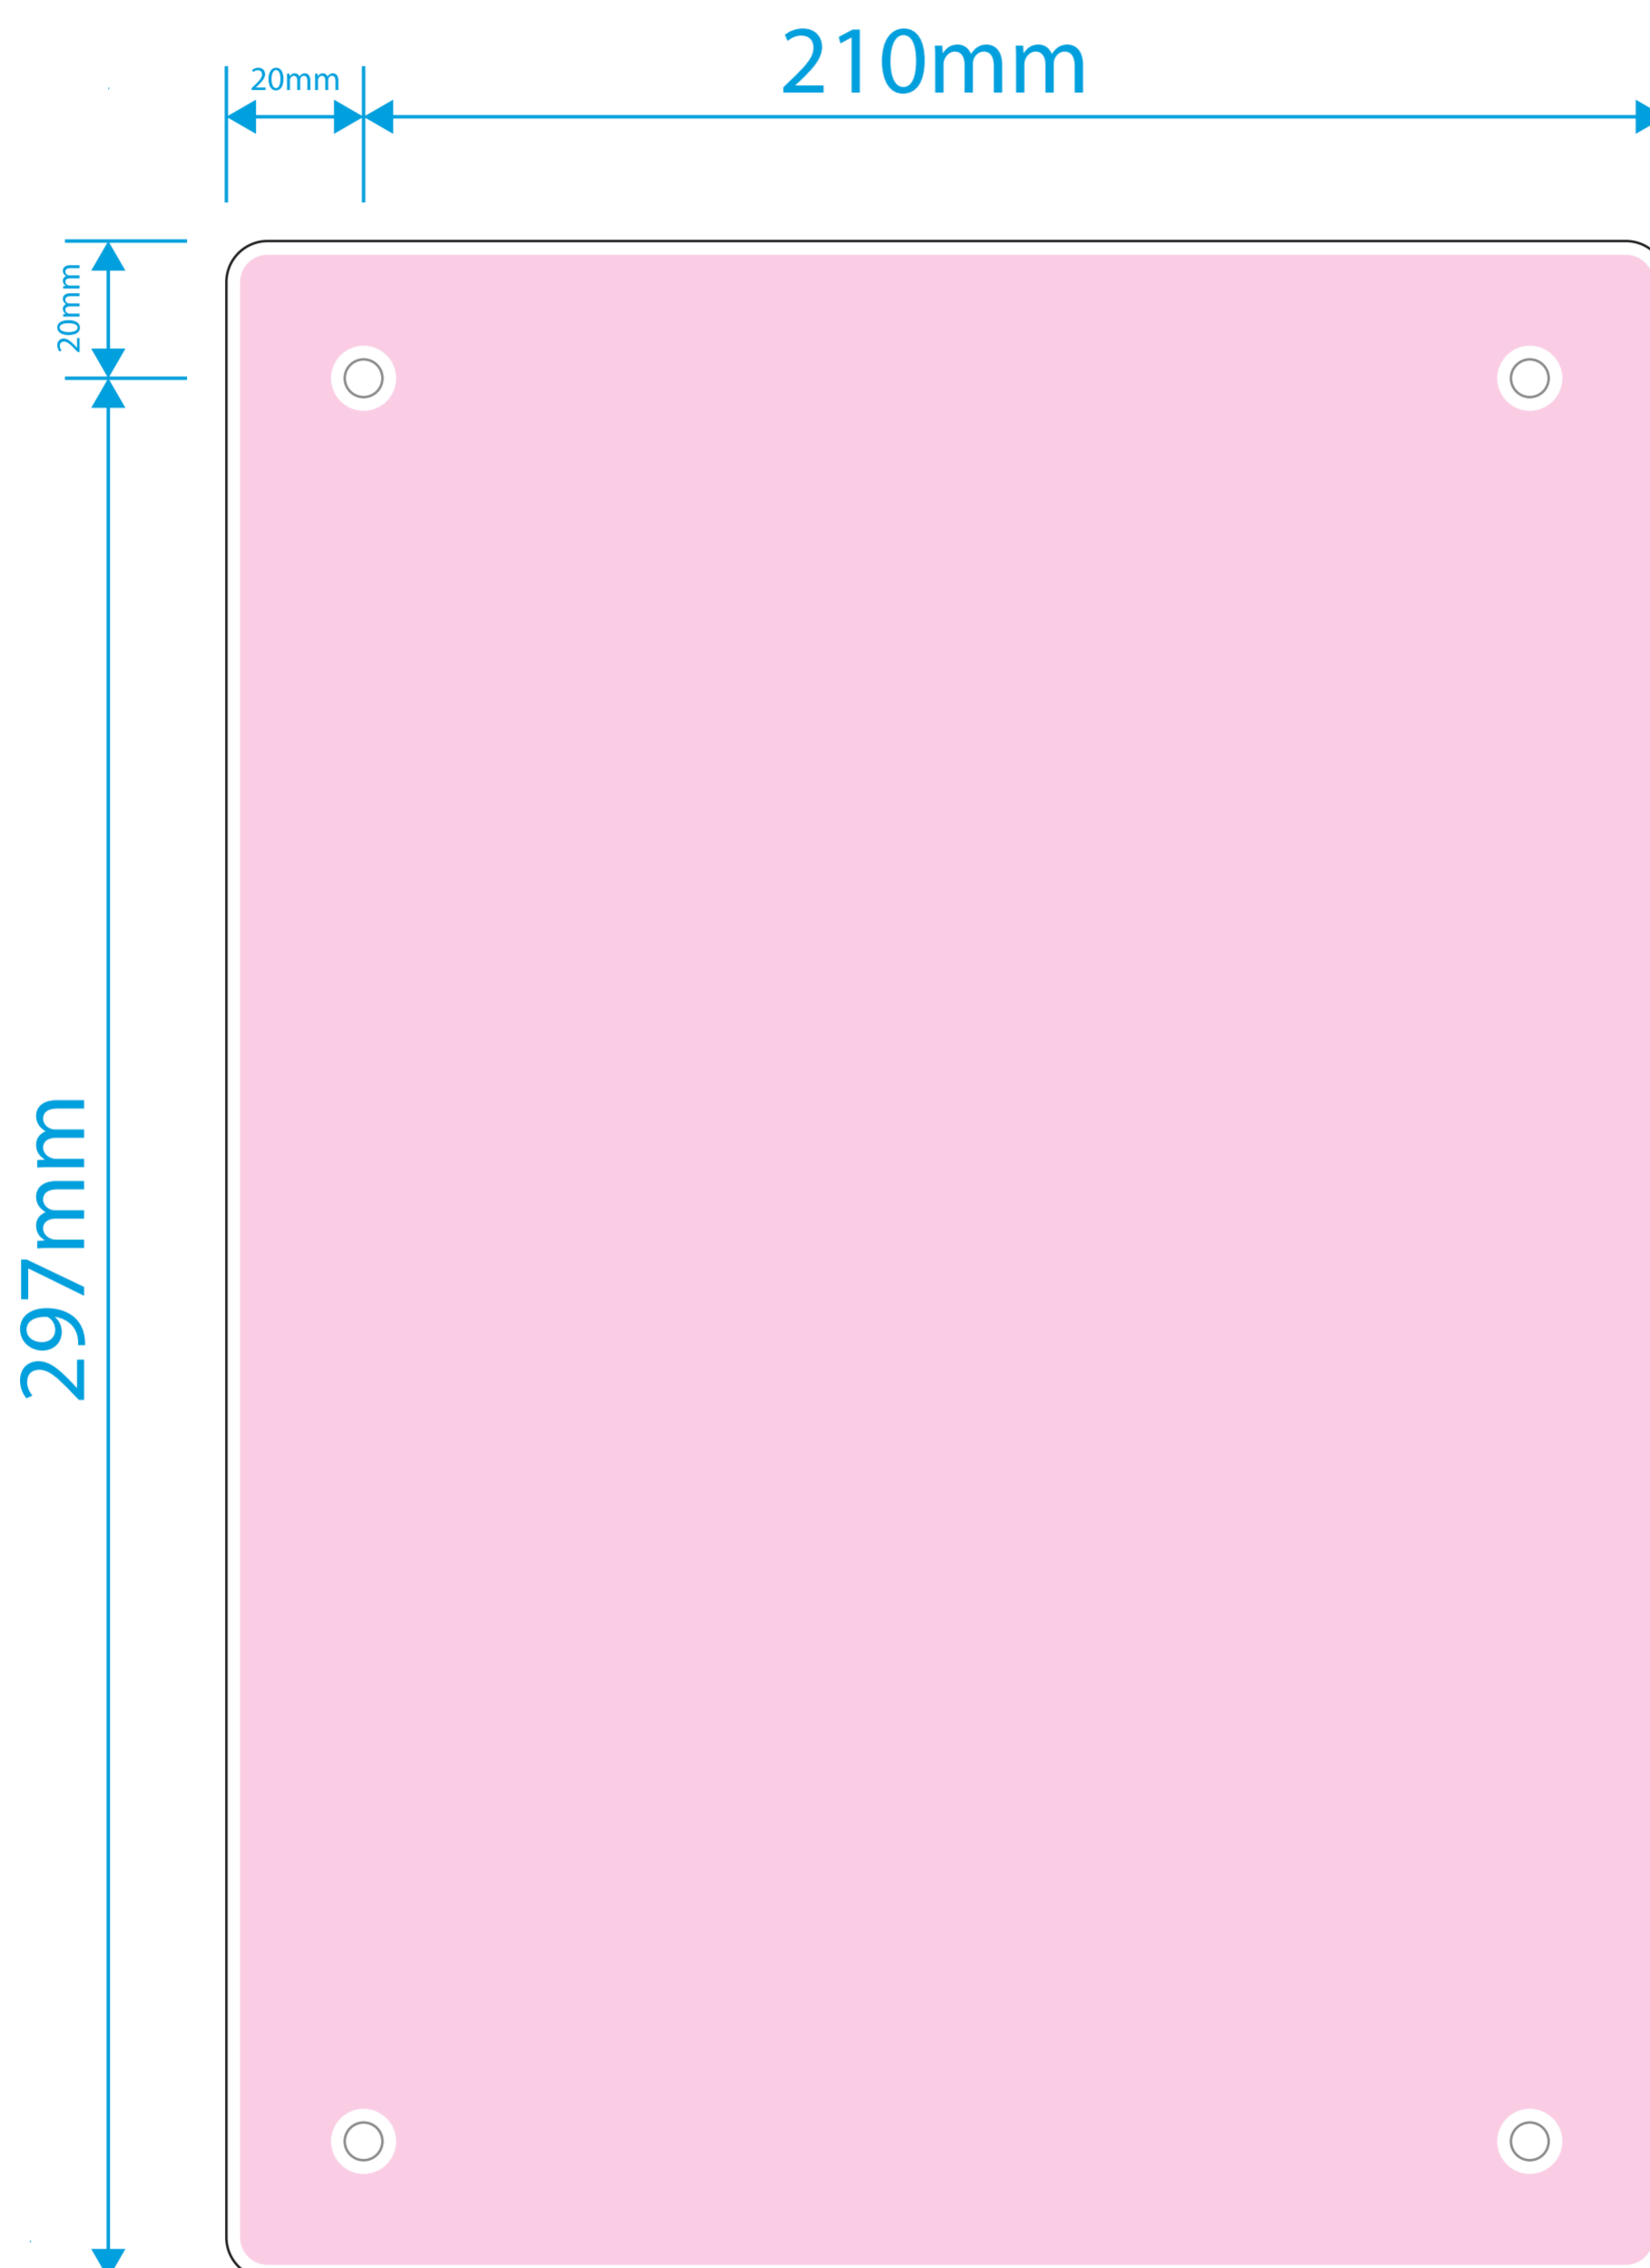

Wall Chalkboards (Unframed)

210x297mm

Artwork Template

Artwork guidelines - PLEASE READ
• Must be supplied in CMYK .
• Embed all images.
• All fonts must be converted to outlines .
• Resolution must be 300dpi .
• Supply artwork as high resolution PDF or Illustrator file .
• Specify Pantone colours for screen print .
• Convert all spot colours to process CMYK for digital print . (Pantone matching cannot be guaranteed)
• Set artwork at 100% scale.

Template guidelines - PLEASE READ

— The **Black** keyline = Finished cut size of the product.

○ The **Grey** circle = Drill holes (Ø5.5).

■ The **Pink** area = Your artwork area.