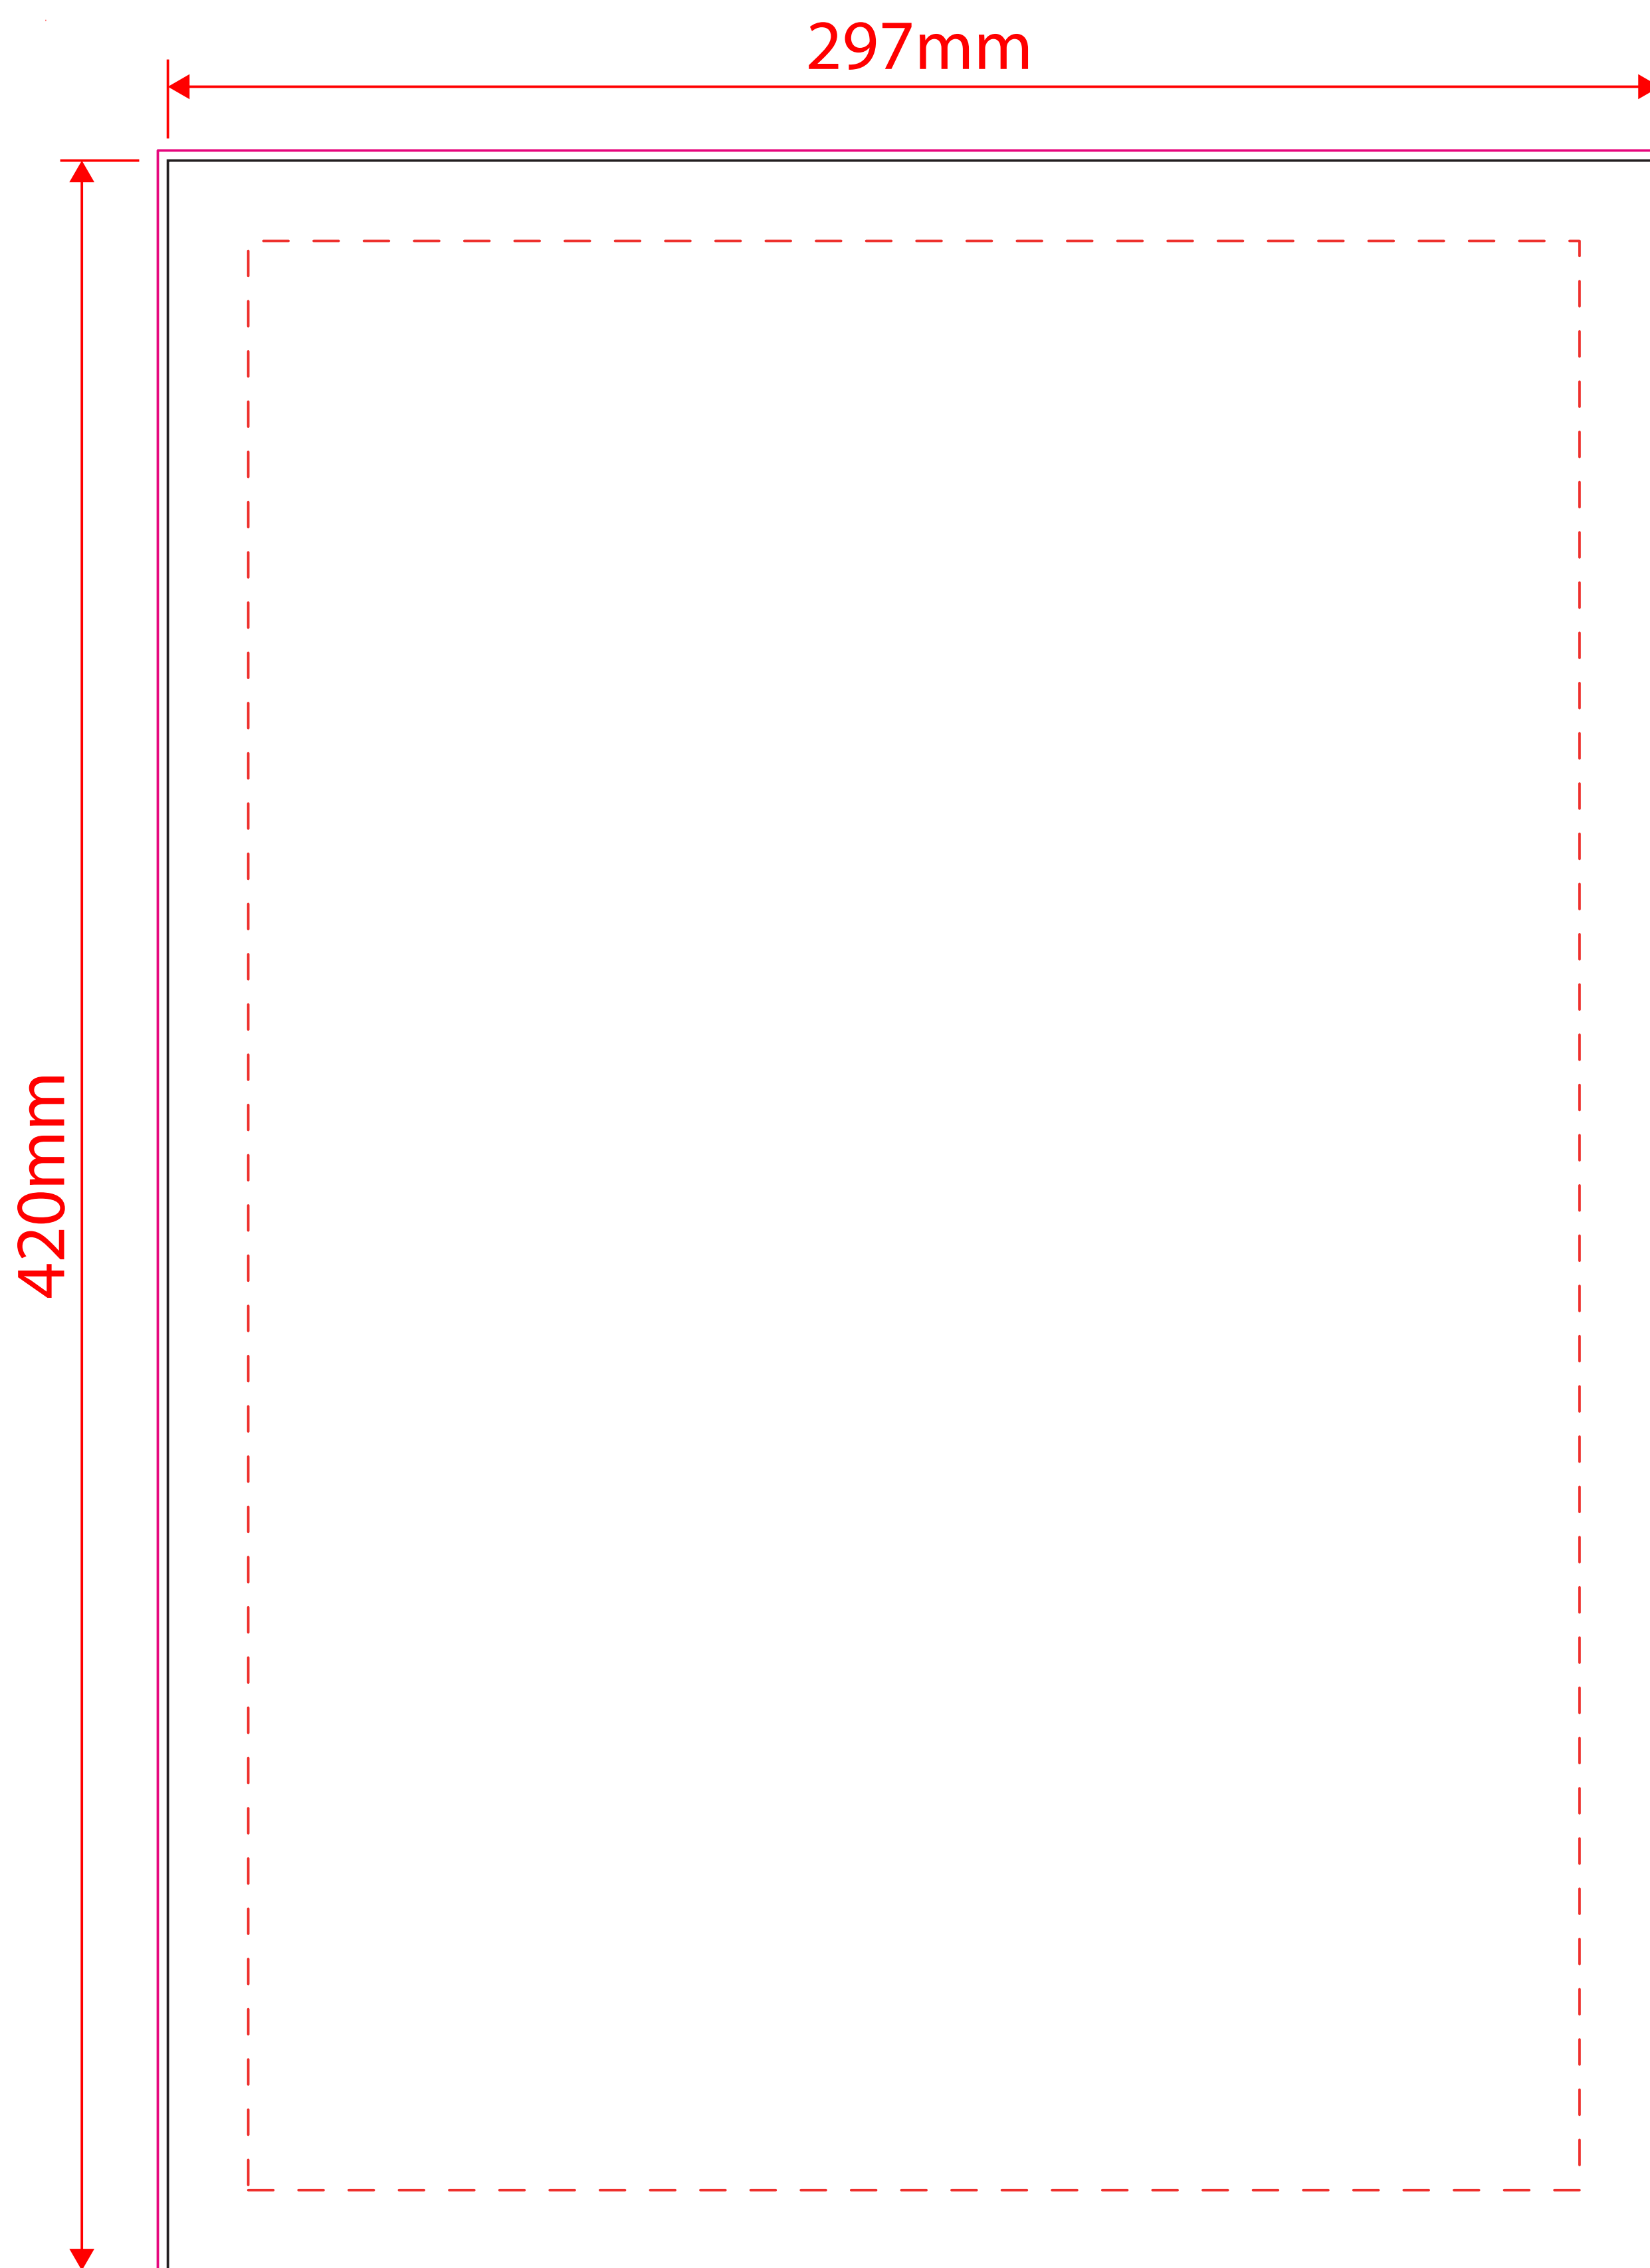

# A3 Poster Artwork Template

## Artwork guidelines - PLEASE READ

- Must be supplied in **CMYK**.
- **Embed** all images.
- All fonts must be converted to **outlines**.
- Resolution must be **300dpi**.
- Supply artwork as high resolution **PDF** or **Illustrator** file.
- Specify **Pantone** colours for **screen print**.
- Convert all spot colours to process **CMYK** for **digital print**. (Pantone matching cannot be guaranteed)
- Set artwork at **100%** scale.

## Template guidelines - PLEASE READ

— The **Black** keyline = Finished cut size of the product before assembly.

— The **Pink** keyline = Your background must extend to this line.

- - The **Red** dashed keyline = **Safe Area** - Its advised that you keep all important information within this area.  
**Delete** or **hide** this keyline after use.